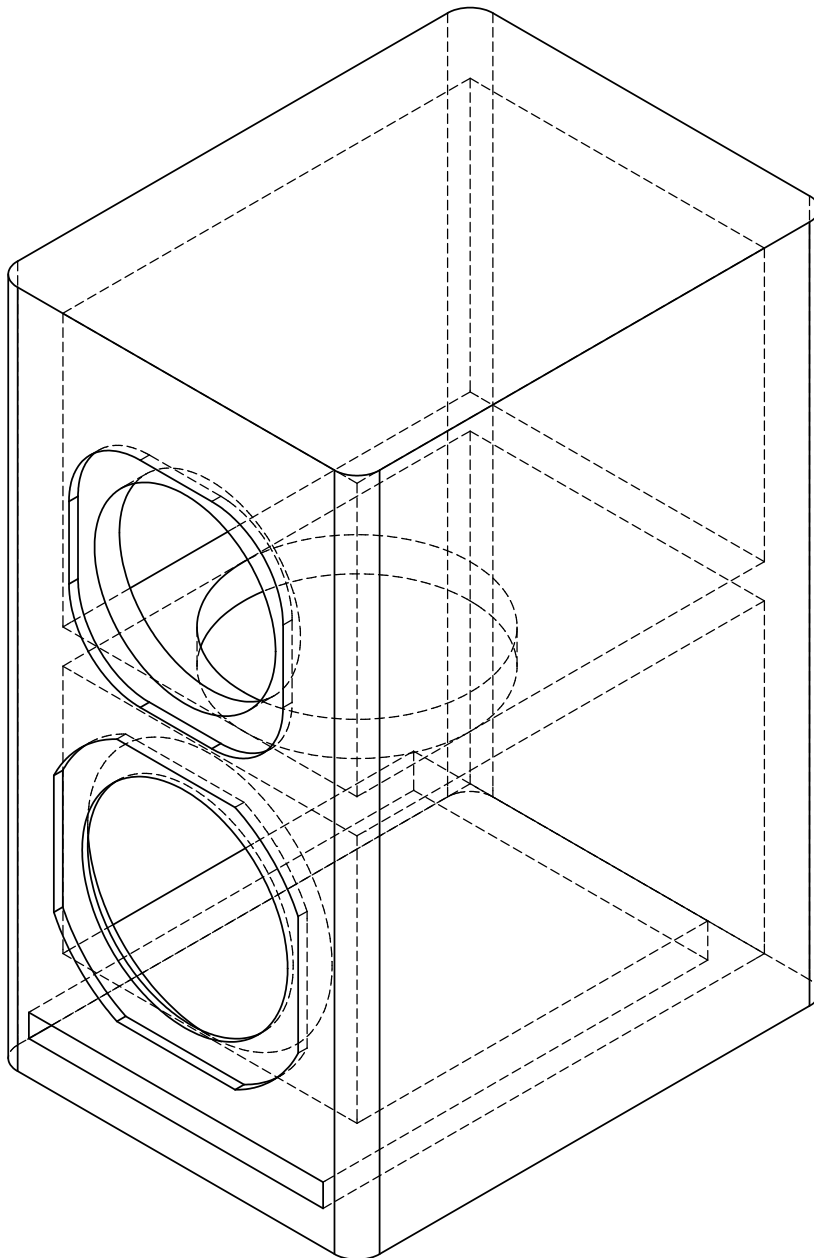

VIDEO 5W Bookshelf

**one Focal 5W3211B
Focal TC120TD5**

**-3dB = 50Hz
Port = 50 Hz**

**8 ohm impedance
2.83 volt = 87dB**

**8 x 10.5 x 15 inch
Box = 0.35 feet
0.75 inch MDF
line all walls with
Black Hole 5**

Front View

0.75 inch MDF

VIDEO 5W Bookshelf

line all walls with
Black Hole 5

one Focal 5W3211B
Focal TC120TD5

Side View

0.75 inch MDF

VIDEO 5W Bookshelf

line all walls with
Black Hole 5

one Focal 5W3211B
Focal TC120TD5

Top View

VIDEO 5W Bookshelf

one Focal 5W3211B
Focal TC120TD5

-3dB = 50Hz
Port = 50 Hz

8 ohm impedance
2.83 volt = 87dB

8 x 10.5 x 15 inch
Box = 0.35 feet
0.75 inch MDF