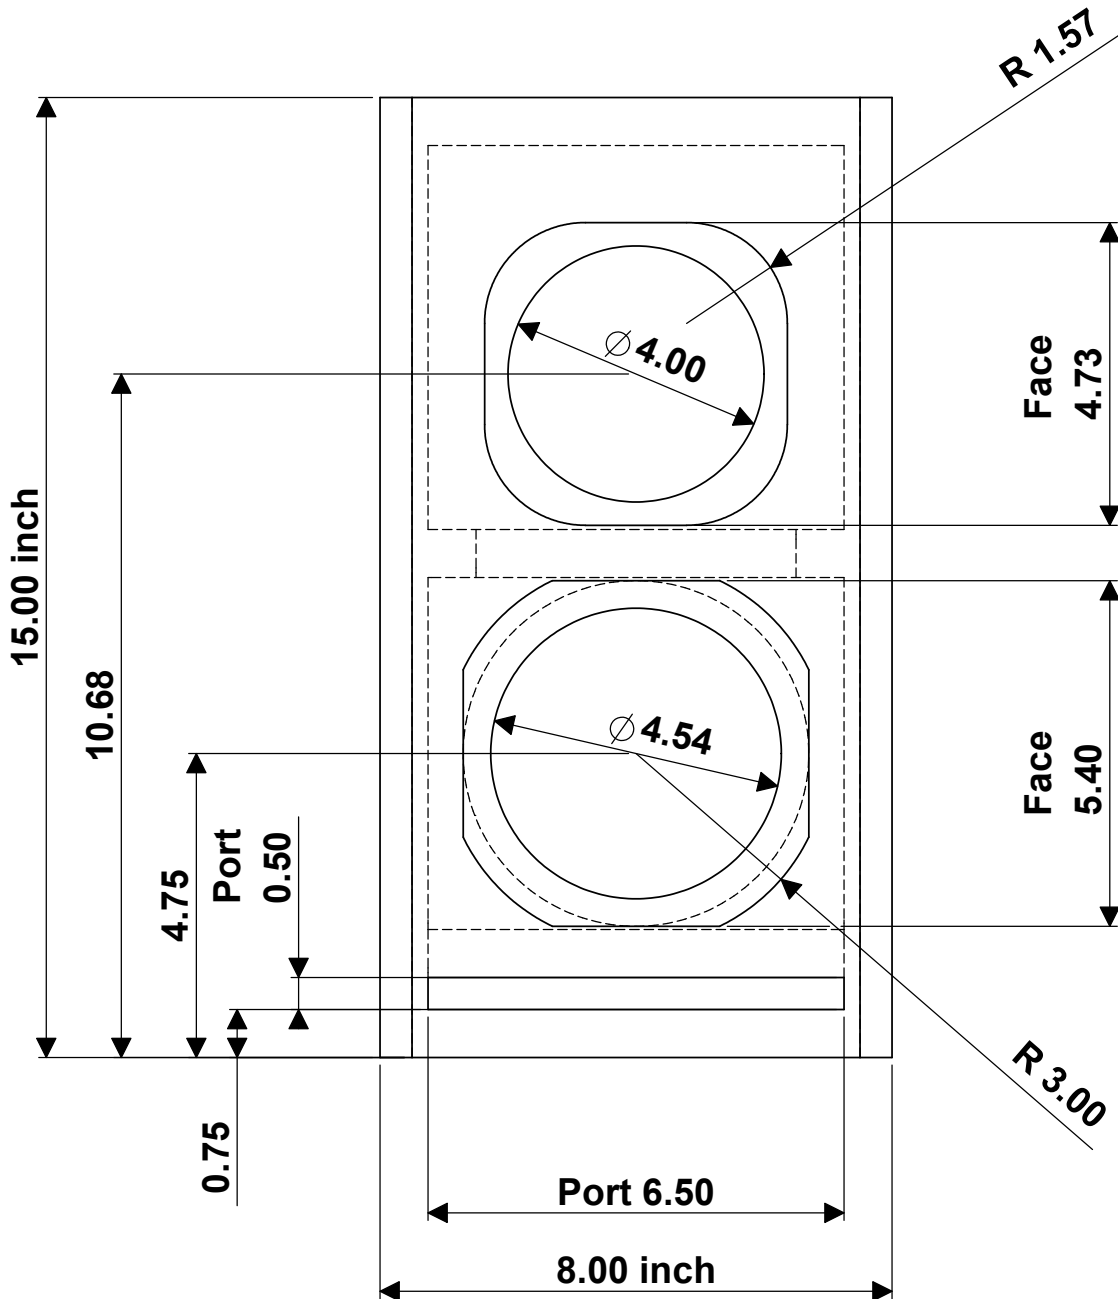

VIDEO 5W Bookshelf

**one Focal 5W3211B
Focal TC120TD5**

**-3dB = 50Hz
Port = 50 Hz**

**8 ohm impedance
2.83 volt = 87dB**

**8 x 10.5 x 15 inch
Box = 0.35 feet
0.75 inch MDF
line all walls with
Black Hole 5**

Front View

0.75 inch MDF

VIDEO 5W Bookshelf

line all walls with
Black Hole 5

one Focal 5W3211B
Focal TC120TD5

Side View

0.75 inch MDF

VIDEO 5W Bookshelf

line all walls with
Black Hole 5

one Focal 5W3211B
Focal TC120TD5

Top View

VIDEO 5W Bookshelf

one Focal 5W3211B
Focal TC120TD5

-3dB = 50Hz
Port = 50 Hz

8 ohm impedance
2.83 volt = 87dB

8 x 10.5 x 15 inch
Box = 0.35 feet
0.75 inch MDF