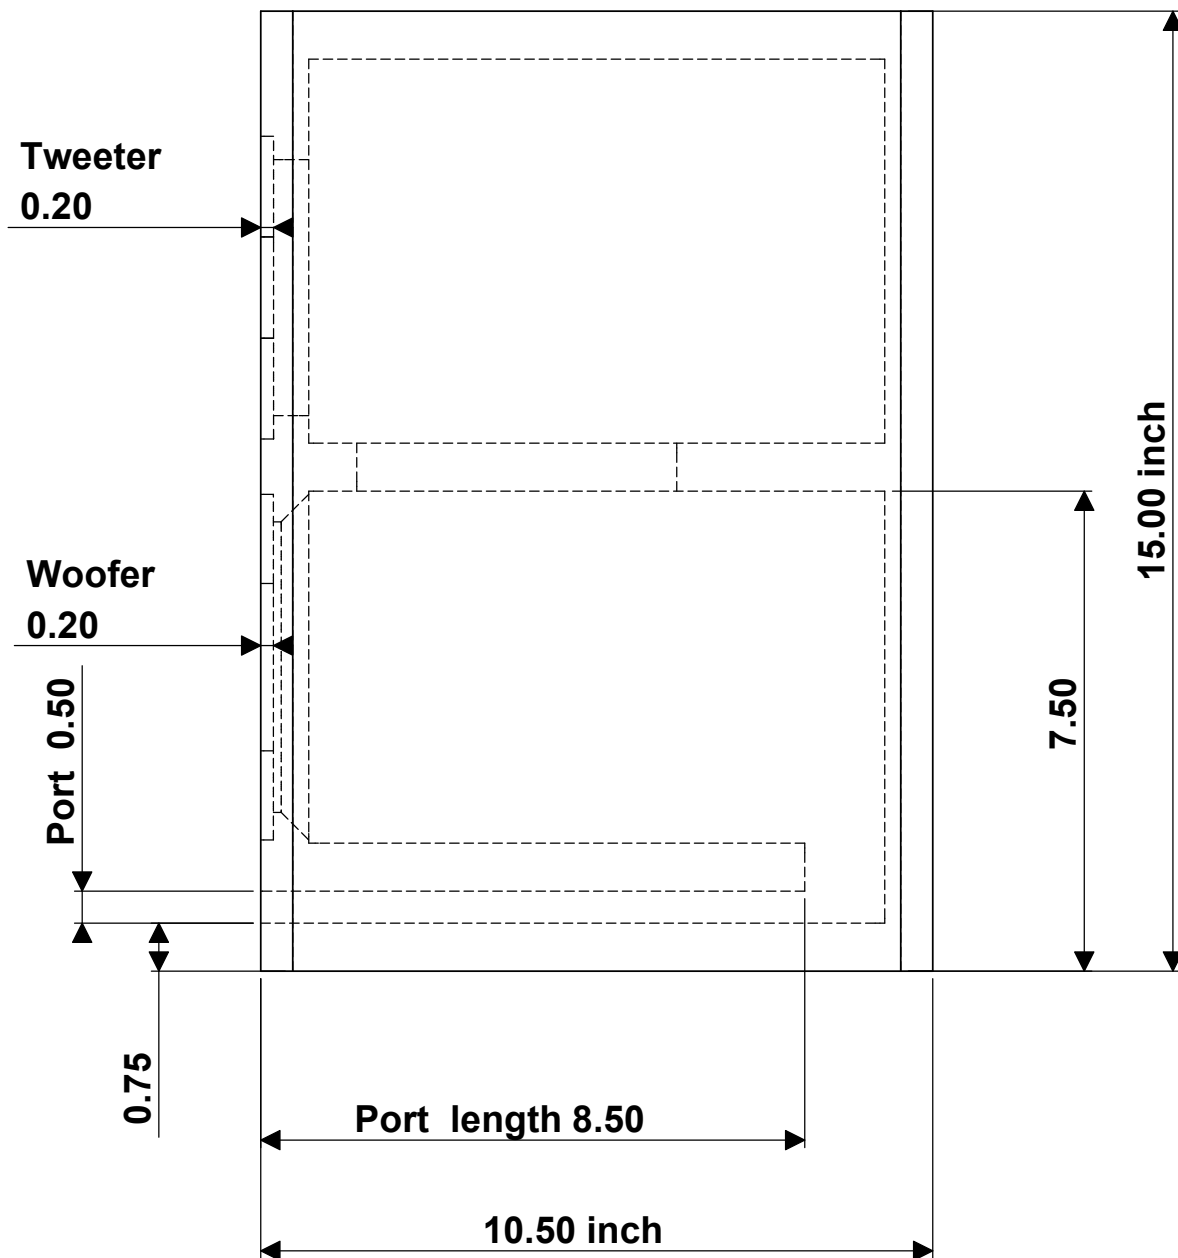

VIDEO 5W Bookshelf

**one Focal 5W3211B
Focal TC120TD5**

**-3dB = 50Hz
Port = 50 Hz**

**8 ohm impedance
2.83 volt = 87dB**

**8 x 10.5 x 15 inch
Box = 0.35 feet
0.75 inch MDF
line all walls with
Black Hole 5**

Front View

0.75 inch MDF

VIDEO 5W Bookshelf

line all walls with
Black Hole 5

one Focal 5W3211B
Focal TC120TD5

Side View

0.75 inch MDF

VIDEO 5W Bookshelf

line all walls with
Black Hole 5

one Focal 5W3211B
Focal TC120TD5

Top View

VIDEO 5W Bookshelf

one Focal 5W3211B
Focal TC120TD5

-3dB = 50Hz
Port = 50 Hz

8 ohm impedance
2.83 volt = 87dB

8 x 10.5 x 15 inch
Box = 0.35 feet
0.75 inch MDF