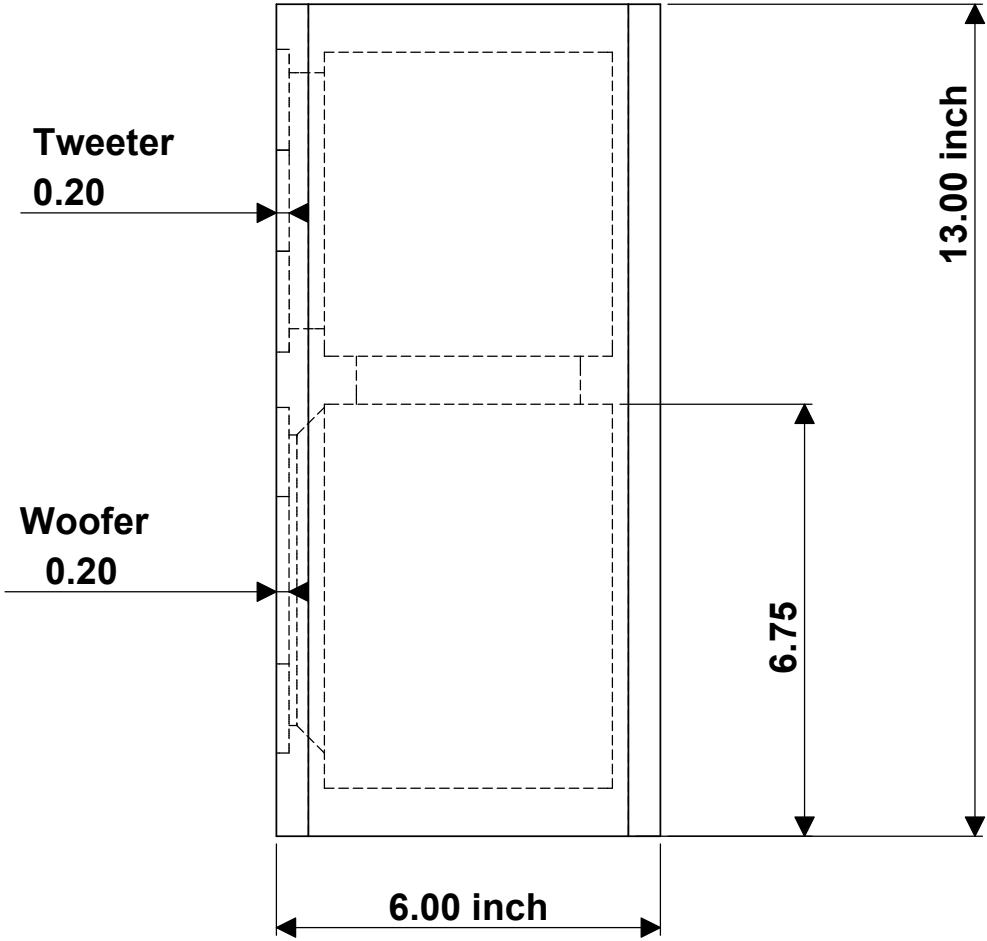

VIDEO 5W center

**one Focal 5W3211B
Focal TC120TD5**

**Sealed Box
-3dB = 87Hz**

**8 ohm impedance
2.83 volt = 87dB**

**8 x 6 x 13 inch
Box = 0.18 feet
0.75 inch MDF**

**line all walls with
Black Hole 5**

Front View

VIDEO 5W center

**one Focal 5W3211B
Focal TC120TD5**

0.75 inch MDF

**line all walls with
Black Hole 5**

Side View

VIDEO 5W center

**one Focal 5W3211B
Focal TC120TD5**

0.75 inch MDF

**line all walls with
Black Hole 5**

Top View

VIDEO 5W center

one Focal 5W3211B
Focal TC120TD5

Sealed Box
-3dB = 87Hz

8 ohm impedance
2.83 volt = 87dB

8 x 6 x 13 inch
Box = 0.18 feet
0.75 inch MDF

line all walls with
Black Hole 5