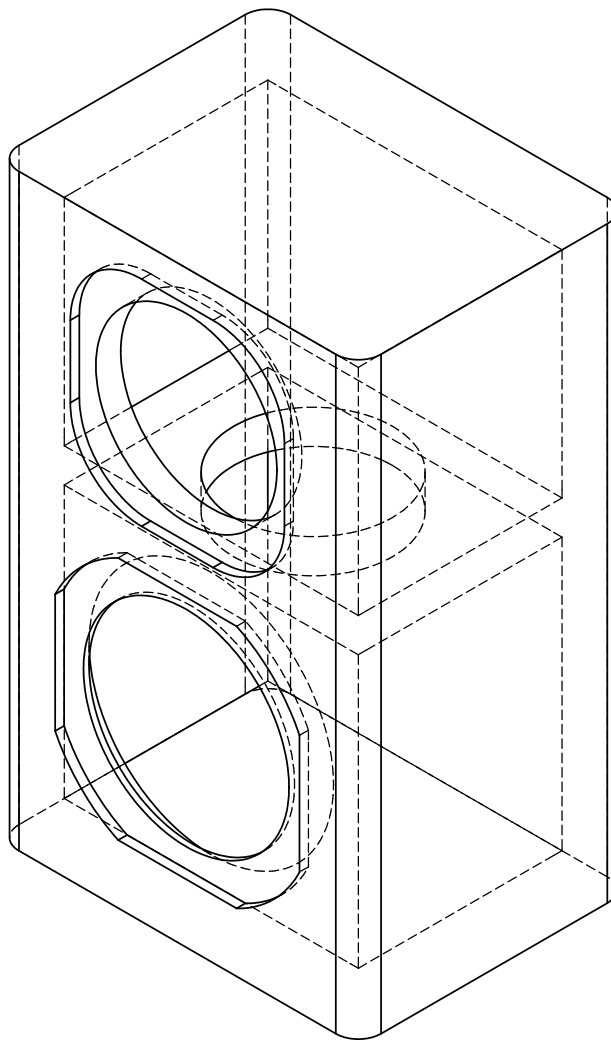

VIDEO 5W center

**one Focal 5W3211B
Focal TC120TD5**

**Sealed Box
-3dB = 87Hz**

**8 ohm impedance
2.83 volt = 87dB**

**8 x 6 x 13 inch
Box = 0.18 feet
0.75 inch MDF**

**line all walls with
Black Hole 5**

Front View

VIDEO 5W center

**one Focal 5W3211B
Focal TC120TD5**

0.75 inch MDF

**line all walls with
Black Hole 5**

Side View

VIDEO 5W center

**one Focal 5W3211B
Focal TC120TD5**

0.75 inch MDF

**line all walls with
Black Hole 5**

Top View

VIDEO 5W center

one Focal 5W3211B
Focal TC120TD5

Sealed Box
-3dB = 87Hz

8 ohm impedance
2.83 volt = 87dB

8 x 6 x 13 inch
Box = 0.18 feet
0.75 inch MDF

line all walls with
Black Hole 5