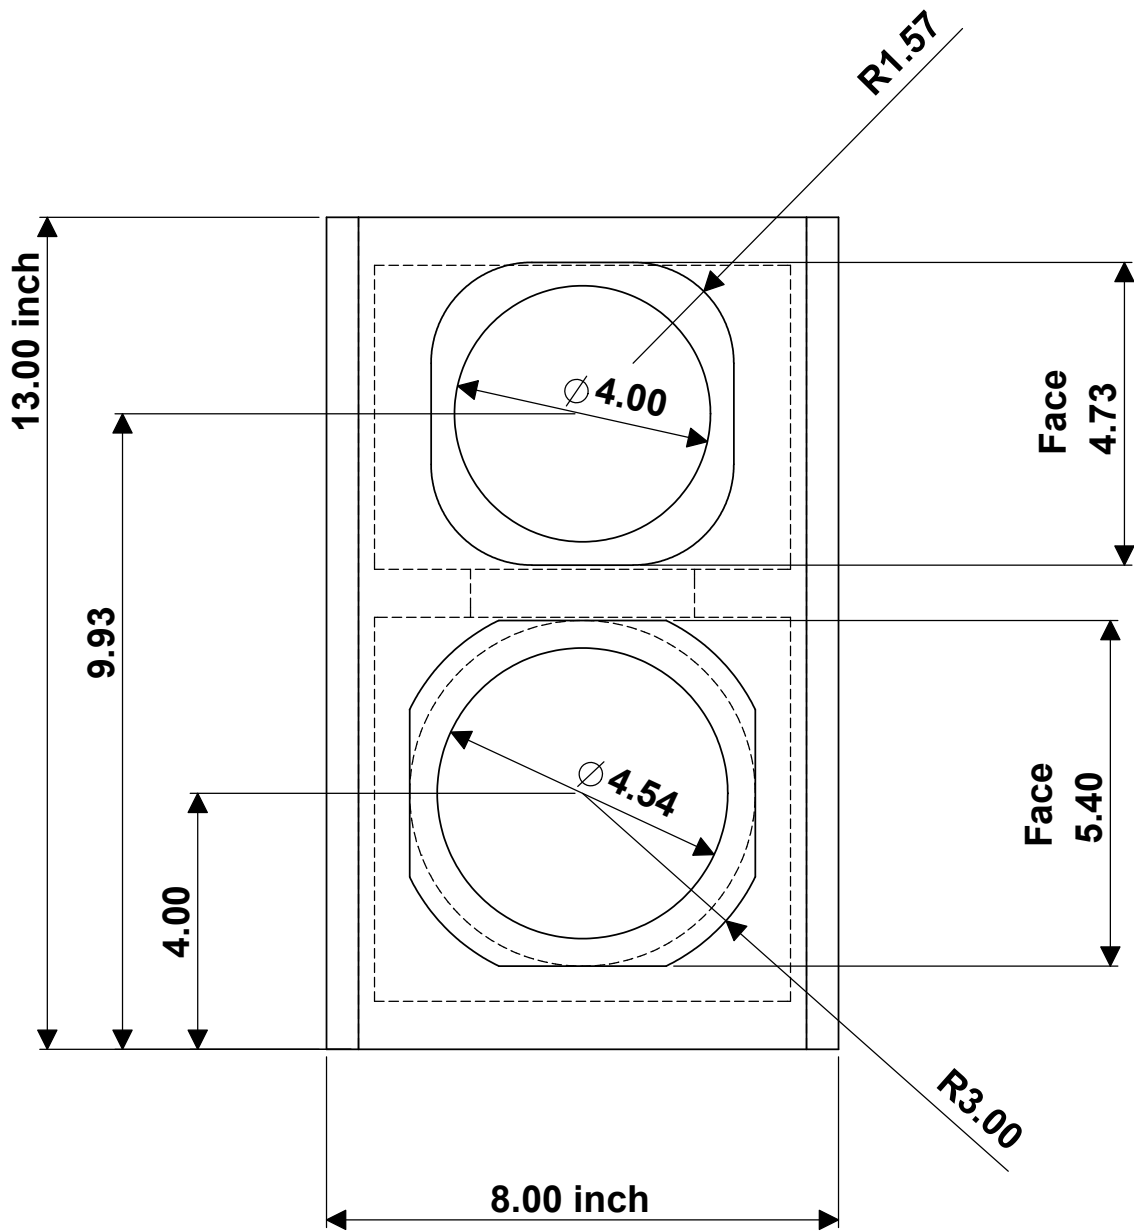

VIDEO 5W center

**one Focal 5W3211B
Focal TC120TD5**

**Sealed Box
-3dB = 87Hz**

**8 ohm impedance
2.83 volt = 87dB**

**8 x 6 x 13 inch
Box = 0.18 feet
0.75 inch MDF**

**line all walls with
Black Hole 5**

Front View

VIDEO 5W center

**one Focal 5W3211B
Focal TC120TD5**

0.75 inch MDF

**line all walls with
Black Hole 5**

Side View

VIDEO 5W center

**one Focal 5W3211B
Focal TC120TD5**

0.75 inch MDF

**line all walls with
Black Hole 5**

Top View

VIDEO 5W center

one Focal 5W3211B
Focal TC120TD5

Sealed Box
-3dB = 87Hz

8 ohm impedance
2.83 volt = 87dB

8 x 6 x 13 inch
Box = 0.18 feet
0.75 inch MDF

line all walls with
Black Hole 5