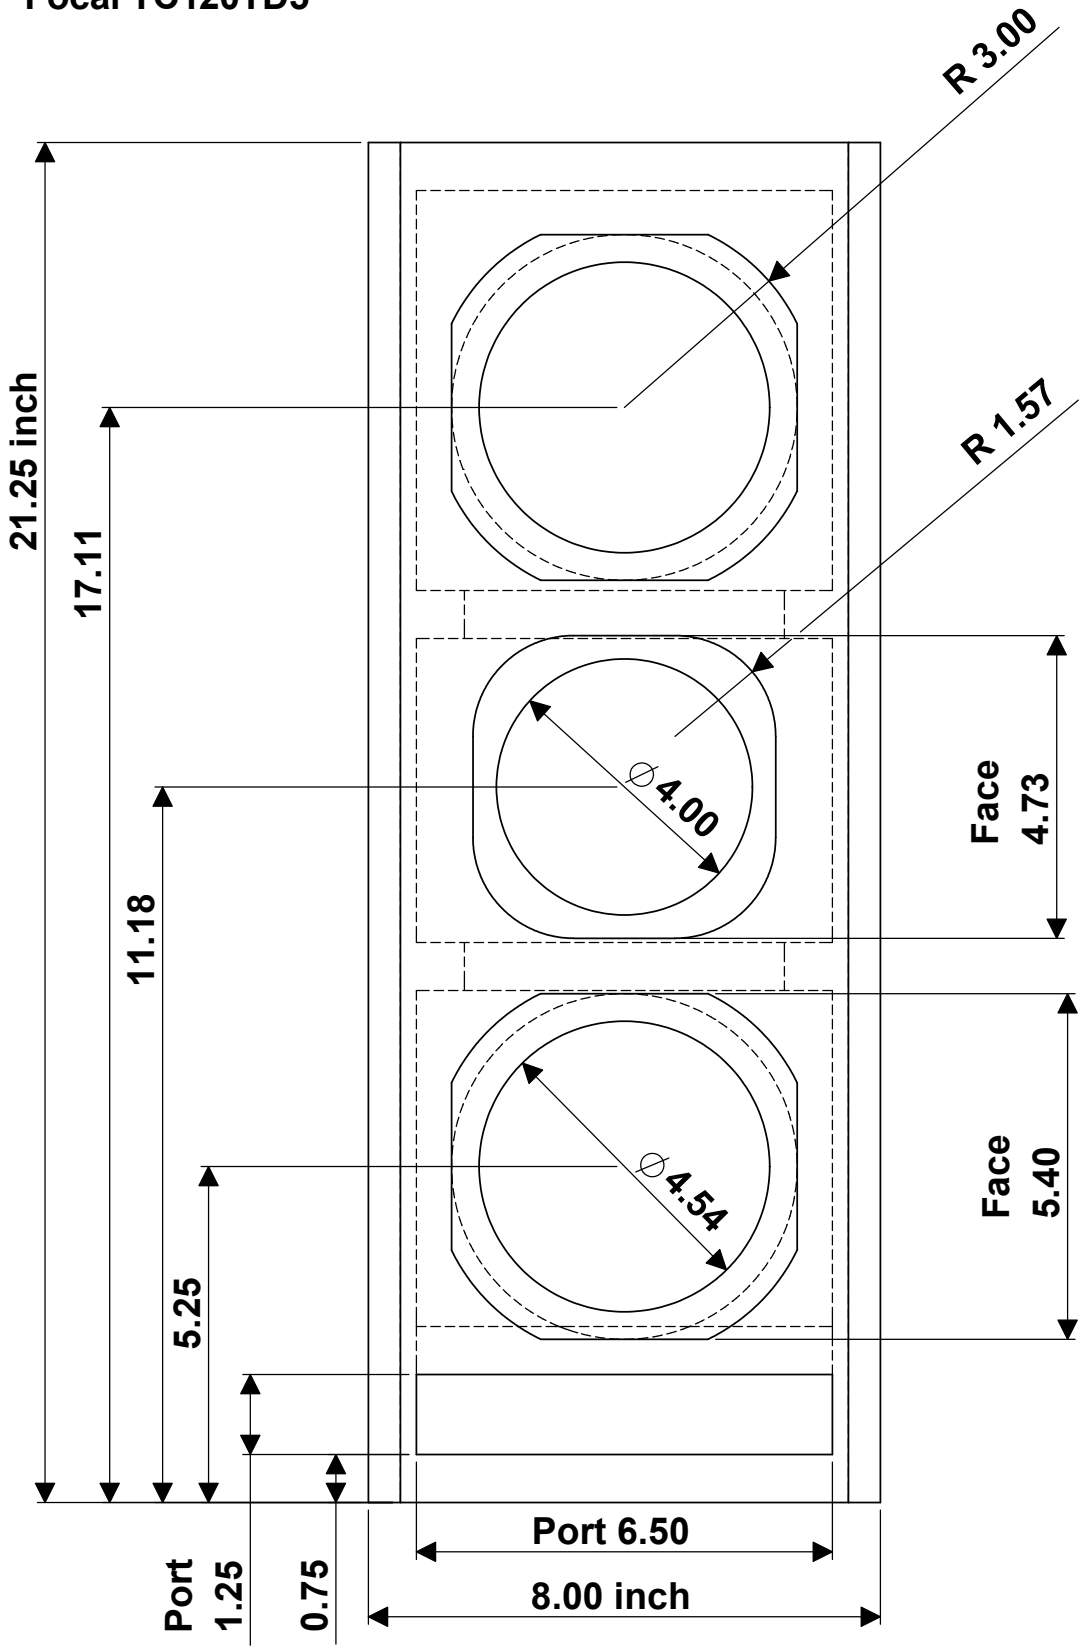

VIDEO 5W MTM Bookshelf

**two Focal 5W3211B
Focal TC120TD5**

**-3dB = 50 Hz
Port = 50 Hz**

**4 ohm impedance
2.83 volt = 93dB**

**8 x 12 x 21.25 inch
Box = 0.67 feet
0.75 inch MDF**

Front View

VIDEO 5W MTM Bookshelf

two Focal 5W3211B
Focal TC120TD5

0.75 inch MDF

line all walls with
Black Hole 5

Top View

VIDEO 5W MTM Bookshelf

two Focal 5W3211B
Focal TC120TD5

-3dB = 50 Hz
Port = 50 Hz

4 ohm impedance
2.83 volt = 93dB

8 x 12 x 21.25 inch
Box = 0.67 feet
0.75 inch MDF

line all walls with
Black Hole 5