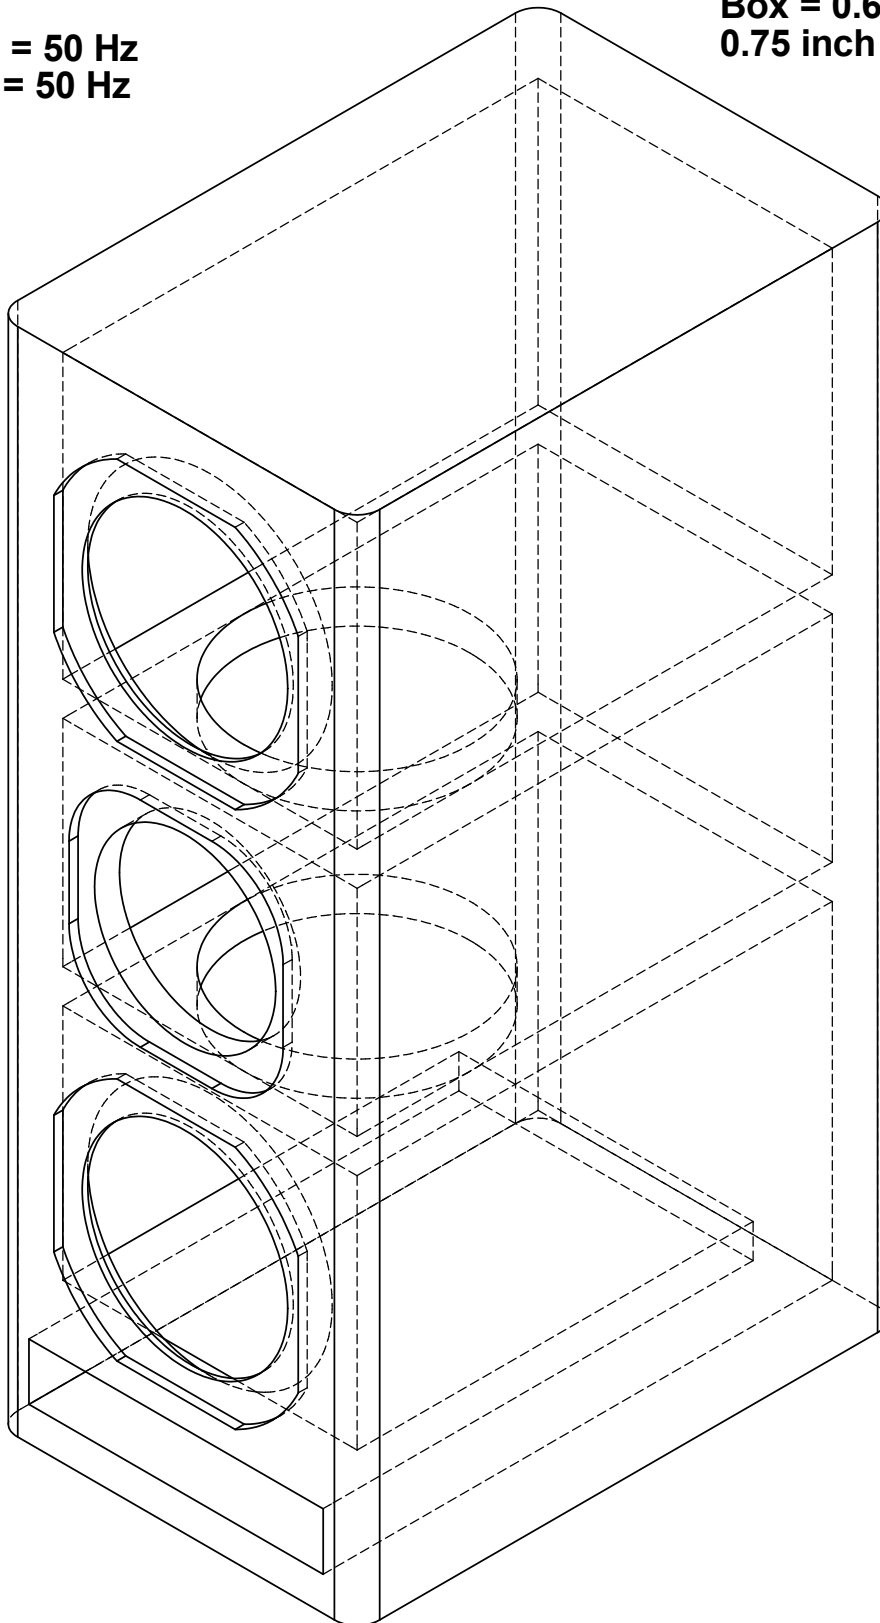

VIDEO 5W MTM Bookshelf

**two Focal 5W3211B
Focal TC120TD5**

**-3dB = 50 Hz
Port = 50 Hz**

**4 ohm impedance
2.83 volt = 93dB**

**8 x 12 x 21.25 inch
Box = 0.67 feet
0.75 inch MDF**

Front View

VIDEO 5W MTM Bookshelf

two Focal 5W3211B
Focal TC120TD5

0.75 inch MDF

line all walls with
Black Hole 5

Top View

VIDEO 5W MTM Bookshelf

two Focal 5W3211B
Focal TC120TD5

-3dB = 50 Hz
Port = 50 Hz

4 ohm impedance
2.83 volt = 93dB

8 x 12 x 21.25 inch
Box = 0.67 feet
0.75 inch MDF

line all walls with
Black Hole 5