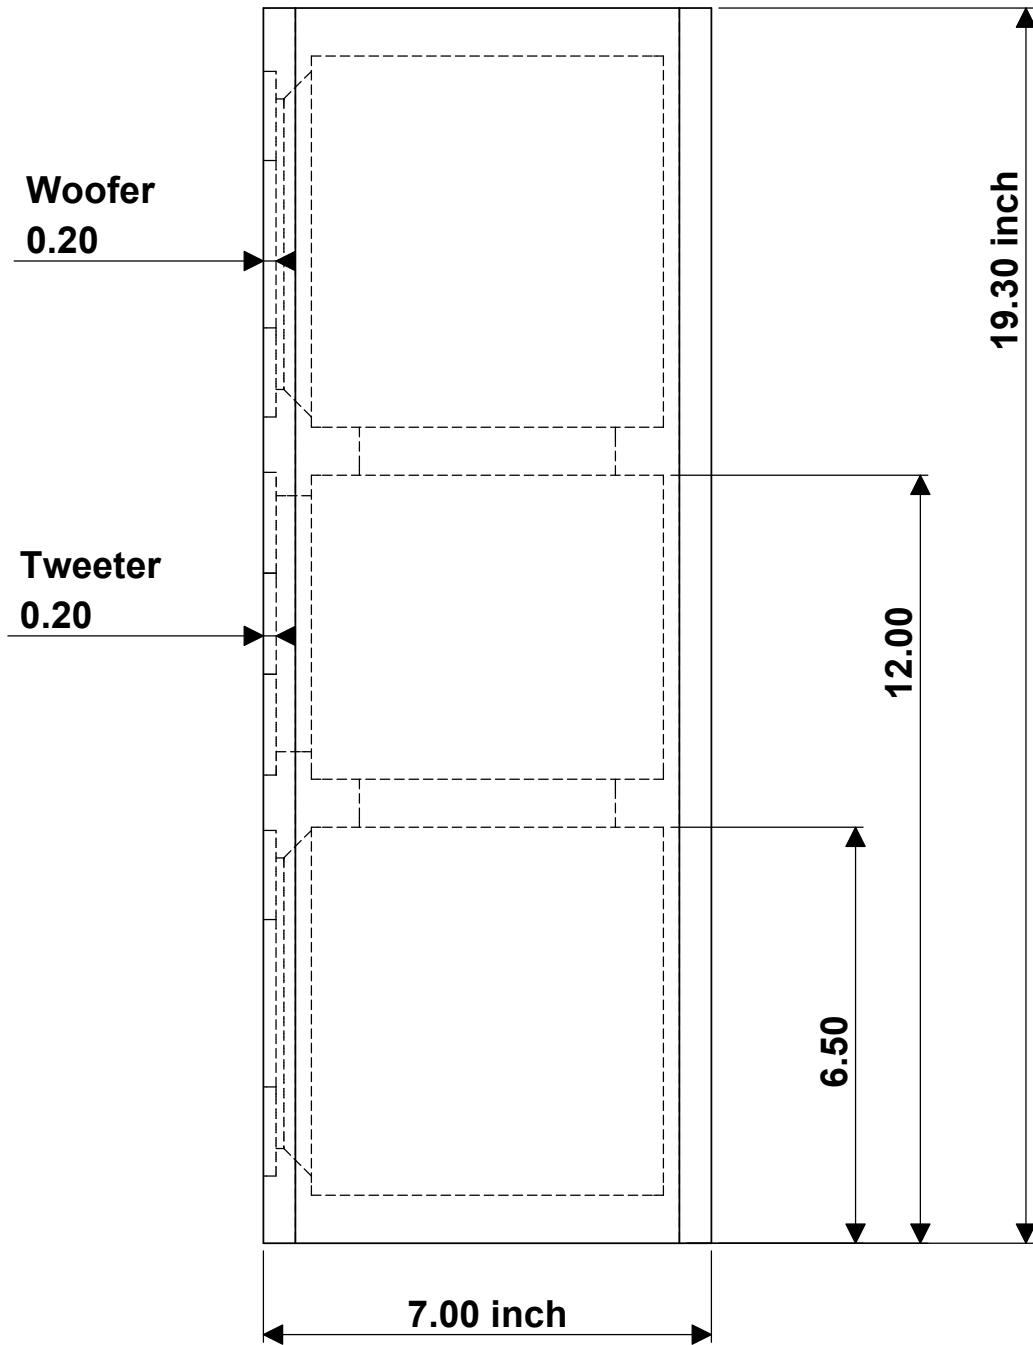

VIDEO 5W MTM center

**two Focal 5W3211B
Focal TC120TD5**

**Sealed Box
-3dB = 87Hz**

**4 ohm impedance
2.83 volt = 93dB**

**8 x 7 x 19.3 inch
Box = 0.34 feet
0.75 inch MDF**

**line all walls with
Black Hole 5**

Front View

VIDEO 5W MTM center

**two Focal 5W3211B
Focal TC120TD5**

0.75 inch MDF

**line all walls with
Black Hole 5**

Side View

VIDEO 5W MTM center

two Focal 5W3211B
Focal TC120TD5

0.75 inch MDF

line all walls with
Black Hole 5

Top View

VIDEO 5W MTM center

two Focal 5W3211B
Focal TC120TD5

Sealed Box
-3dB = 87Hz

4 ohm impedance
2.83 volt = 93dB

8 x 7 x 19.3 inch
Box = 0.34 feet
0.75 inch MDF