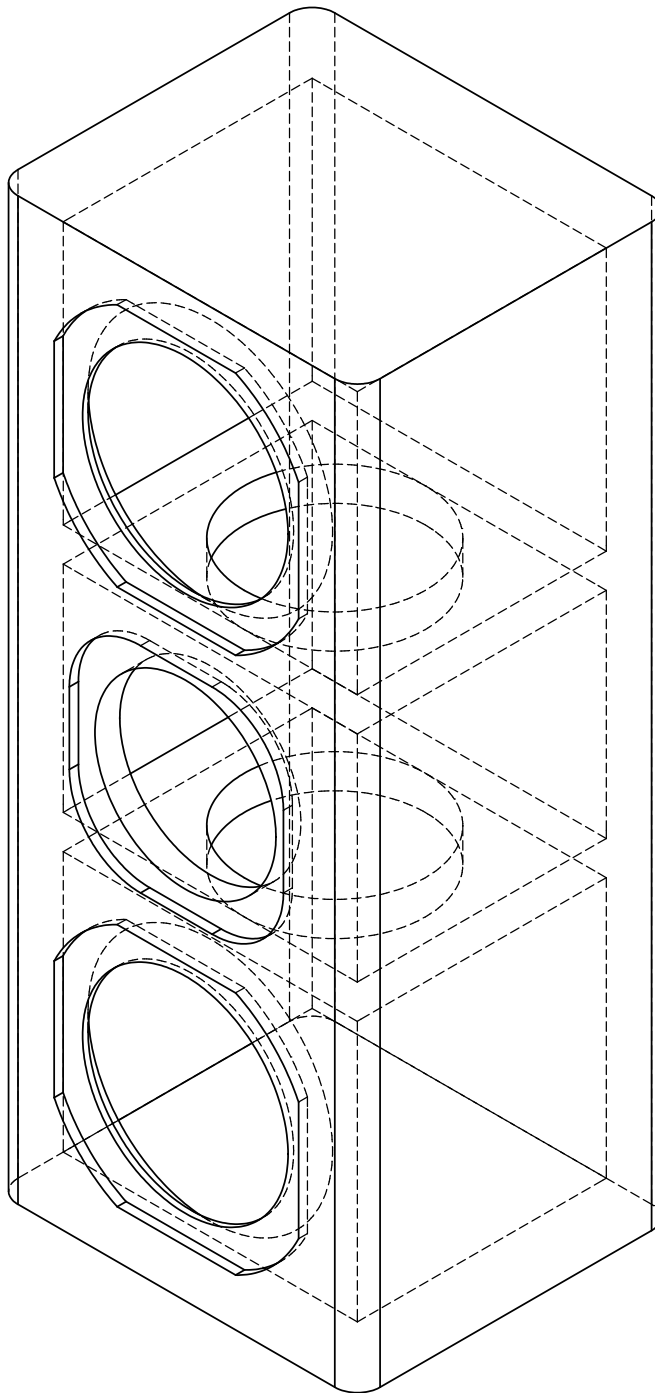

VIDEO 5W MTM center

**two Focal 5W3211B
Focal TC120TD5**

**Sealed Box
-3dB = 87Hz**

**4 ohm impedance
2.83 volt = 93dB**

**8 x 7 x 19.3 inch
Box = 0.34 feet
0.75 inch MDF**

**line all walls with
Black Hole 5**

Front View

VIDEO 5W MTM center

**two Focal 5W3211B
Focal TC120TD5**

0.75 inch MDF

**line all walls with
Black Hole 5**

Side View

VIDEO 5W MTM center

two Focal 5W3211B
Focal TC120TD5

0.75 inch MDF

line all walls with
Black Hole 5

Top View

VIDEO 5W MTM center

two Focal 5W3211B
Focal TC120TD5

Sealed Box
-3dB = 87Hz

4 ohm impedance
2.83 volt = 93dB

8 x 7 x 19.3 inch
Box = 0.34 feet
0.75 inch MDF

line all walls with
Black Hole 5