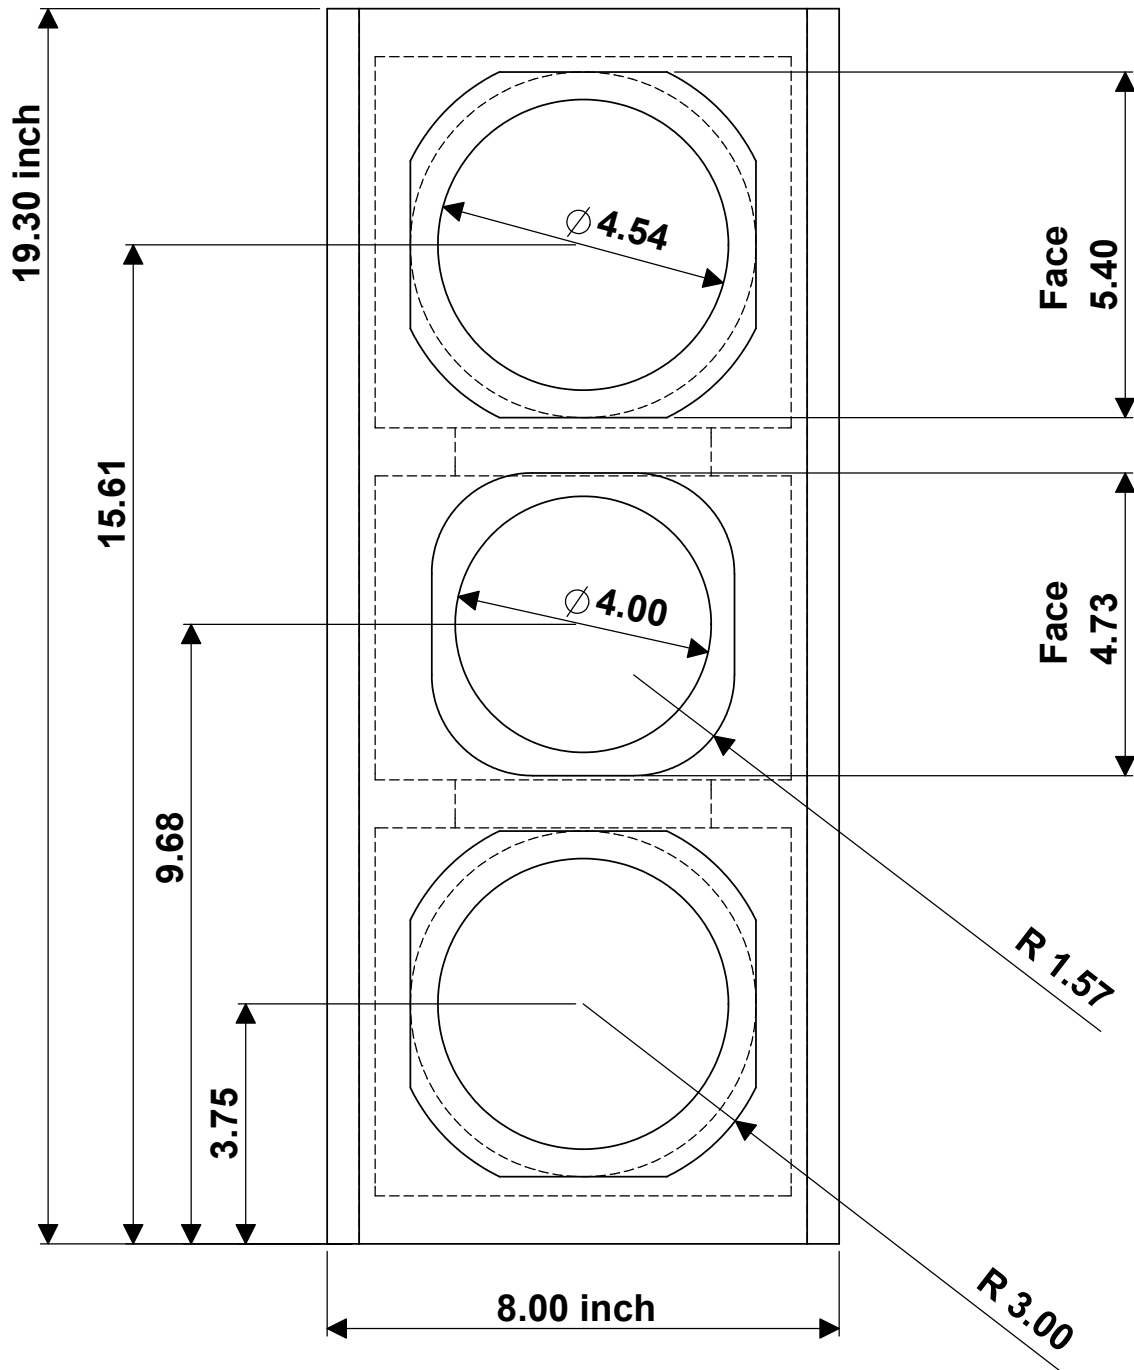

VIDEO 5W MTM center

**two Focal 5W3211B
Focal TC120TD5**

**Sealed Box
-3dB = 87Hz**

**4 ohm impedance
2.83 volt = 93dB**

**8 x 7 x 19.3 inch
Box = 0.34 feet
0.75 inch MDF**

**line all walls with
Black Hole 5**

Front View

VIDEO 5W MTM center

**two Focal 5W3211B
Focal TC120TD5**

0.75 inch MDF

**line all walls with
Black Hole 5**

Side View

VIDEO 5W MTM center

two Focal 5W3211B
Focal TC120TD5

0.75 inch MDF

line all walls with
Black Hole 5

Top View

VIDEO 5W MTM center

two Focal 5W3211B
Focal TC120TD5

Sealed Box
-3dB = 87Hz

4 ohm impedance
2.83 volt = 93dB

8 x 7 x 19.3 inch
Box = 0.34 feet
0.75 inch MDF