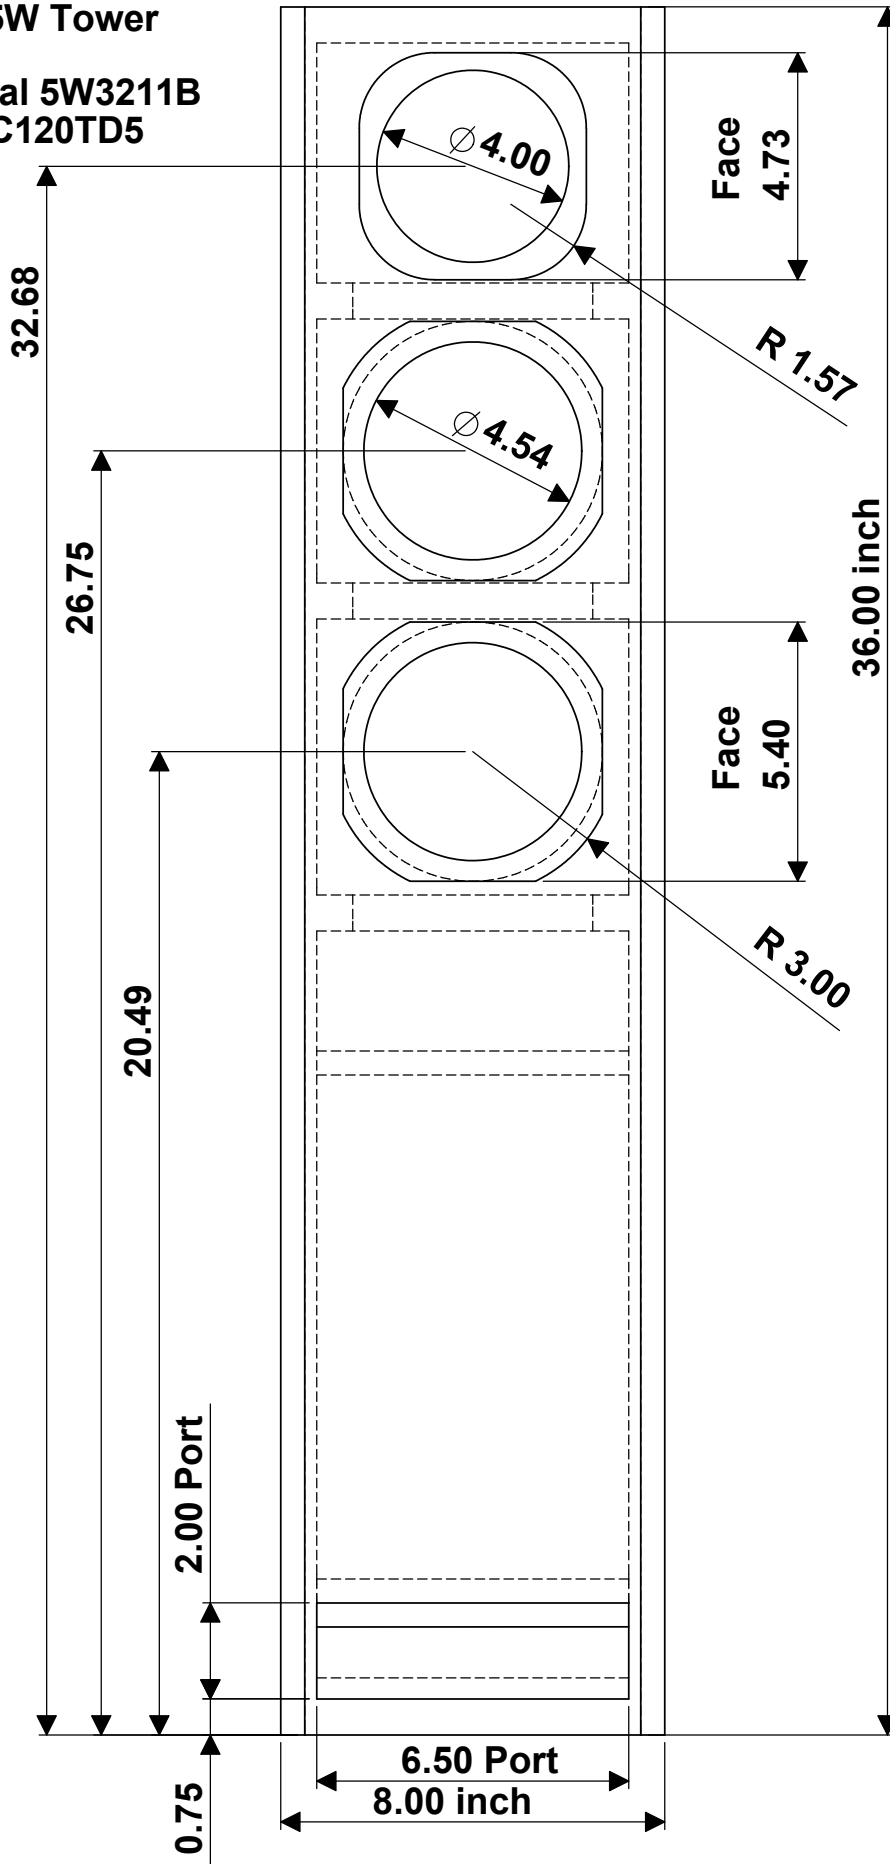

VIDEO 5W Tower

**two Focal 5W3211B
Focal TC120TD5**

**-3dB = 50Hz
Port = 50 Hz**

**4 ohm impedance
2.83 volt = 93dB**

**8 x 8 x 36 inch
Box = 0.73 feet
0.75 inch MDF**

**line all walls with
Black Hole 5**

Front View

0.75 inch MDF

VIDEO 5W Tower

two Focal 5W3211B
Focal TC120TD5

line all walls with
Black Hole 5

Side View

VIDEO 5W Tower

**two Focal 5W3211B
Focal TC120TD5**

**Tweeter
0.20**

**Woofers
Face
0.20**

0.75 inch MDF

**line all walls with
Black Hole 5**

1.50 Port

2.00 Port

13.50 port

1.50 Wedge

8.00 inch

36.00 inch

29.50

23.25

16.75

Top View

4 ohm impedance
2.83 volt = 93dB

VIDEO 5W Tower

8 x 8 x 36 inch
Box = 0.73 feet
0.75 inch MDF