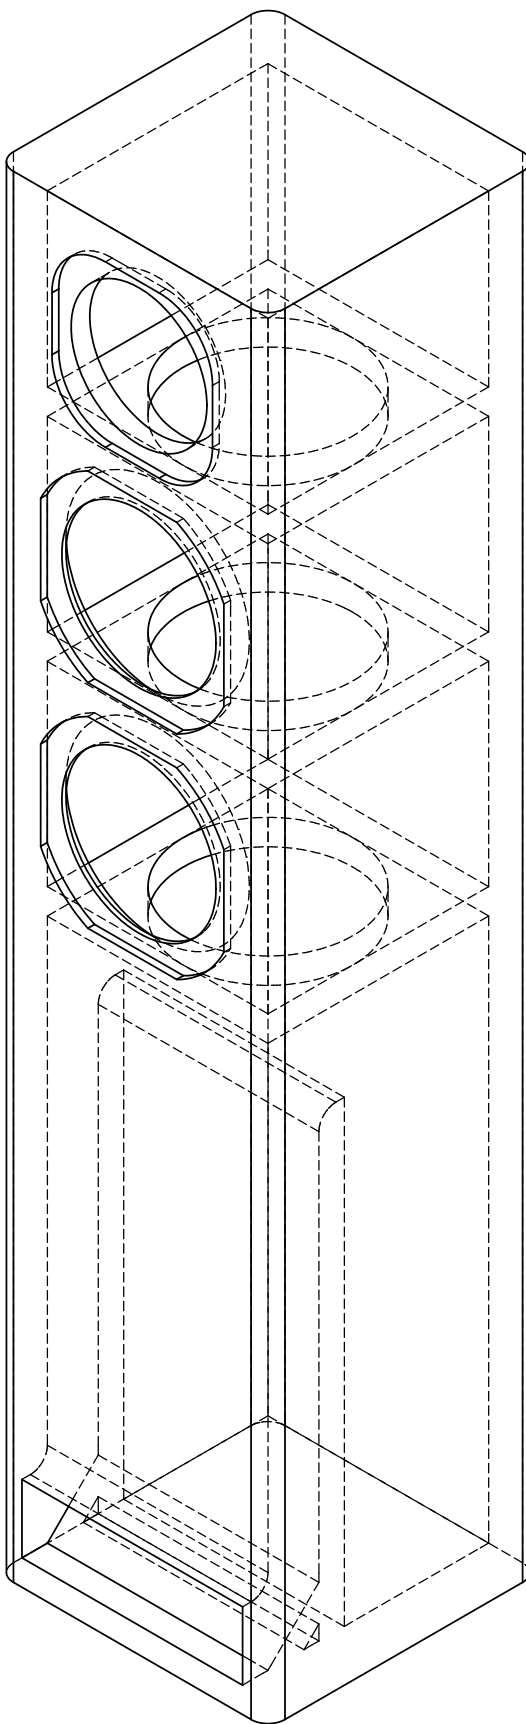

VIDEO 5W Tower

**two Focal 5W3211B
Focal TC120TD5**

**-3dB = 50Hz
Port = 50 Hz**

**4 ohm impedance
2.83 volt = 93dB**

**8 x 8 x 36 inch
Box = 0.73 feet
0.75 inch MDF**

**line all walls with
Black Hole 5**

Front View

0.75 inch MDF

VIDEO 5W Tower

two Focal 5W3211B
Focal TC120TD5

line all walls with
Black Hole 5

Side View

VIDEO 5W Tower

**two Focal 5W3211B
Focal TC120TD5**

**Tweeter
0.20**

**Woofers
Face
0.20**

0.75 inch MDF

**line all walls with
Black Hole 5**

1.50 Port

2.00 Port

13.50 port

1.50 Wedge

8.00 inch

36.00 inch

29.50

23.25

16.75

Top View

4 ohm impedance
2.83 volt = 93dB

VIDEO 5W Tower

8 x 8 x 36 inch
Box = 0.73 feet
0.75 inch MDF