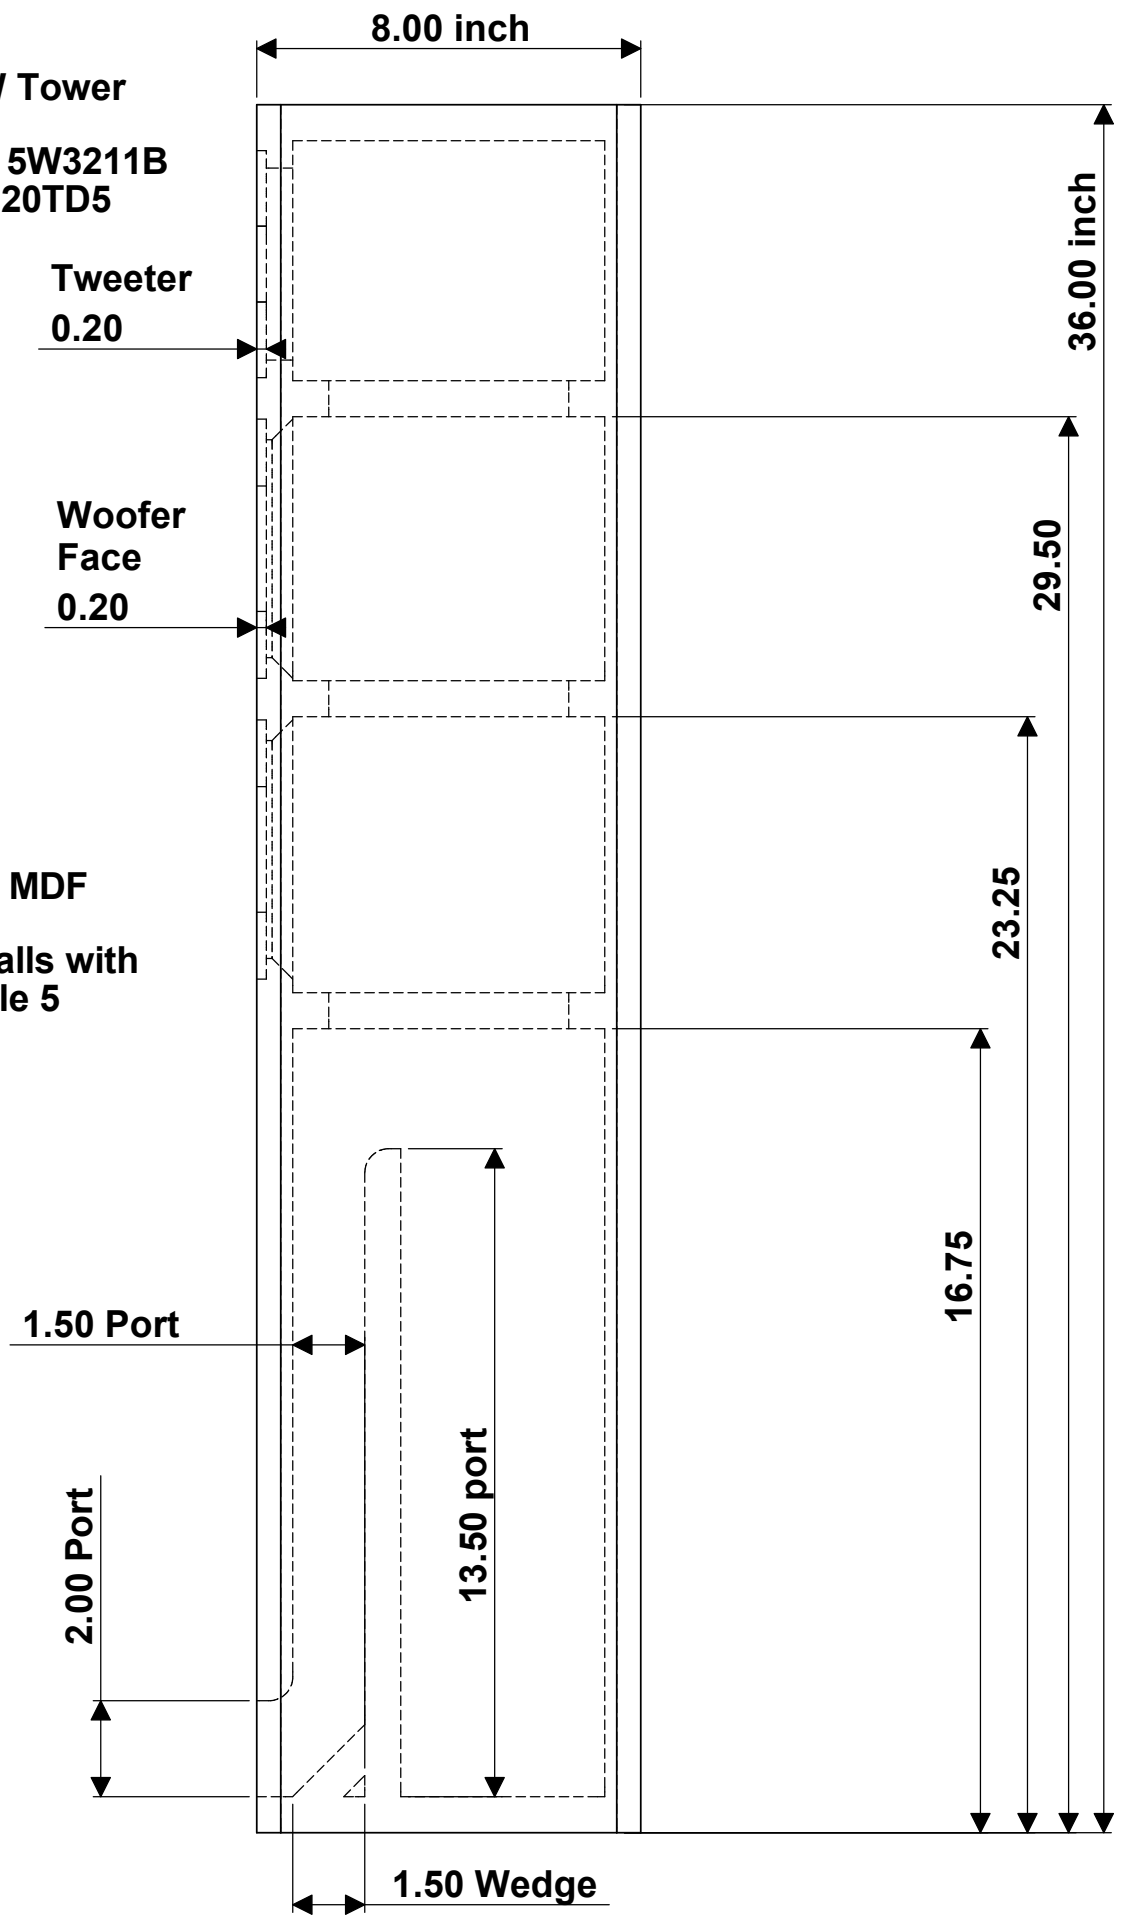

VIDEO 5W Tower

**two Focal 5W3211B
Focal TC120TD5**

**-3dB = 50Hz
Port = 50 Hz**

**4 ohm impedance
2.83 volt = 93dB**

**8 x 8 x 36 inch
Box = 0.73 feet
0.75 inch MDF**

**line all walls with
Black Hole 5**

Front View

0.75 inch MDF

VIDEO 5W Tower

two Focal 5W3211B
Focal TC120TD5

line all walls with
Black Hole 5

Side View

VIDEO 5W Tower

**two Focal 5W3211B
Focal TC120TD5**

**Tweeter
0.20**

**Woofers
Face
0.20**

0.75 inch MDF

**line all walls with
Black Hole 5**

1.50 Port

2.00 Port

13.50 port

1.50 Wedge

8.00 inch

36.00 inch

29.50

23.25

16.75

Top View

4 ohm impedance
2.83 volt = 93dB

VIDEO 5W Tower

8 x 8 x 36 inch
Box = 0.73 feet
0.75 inch MDF