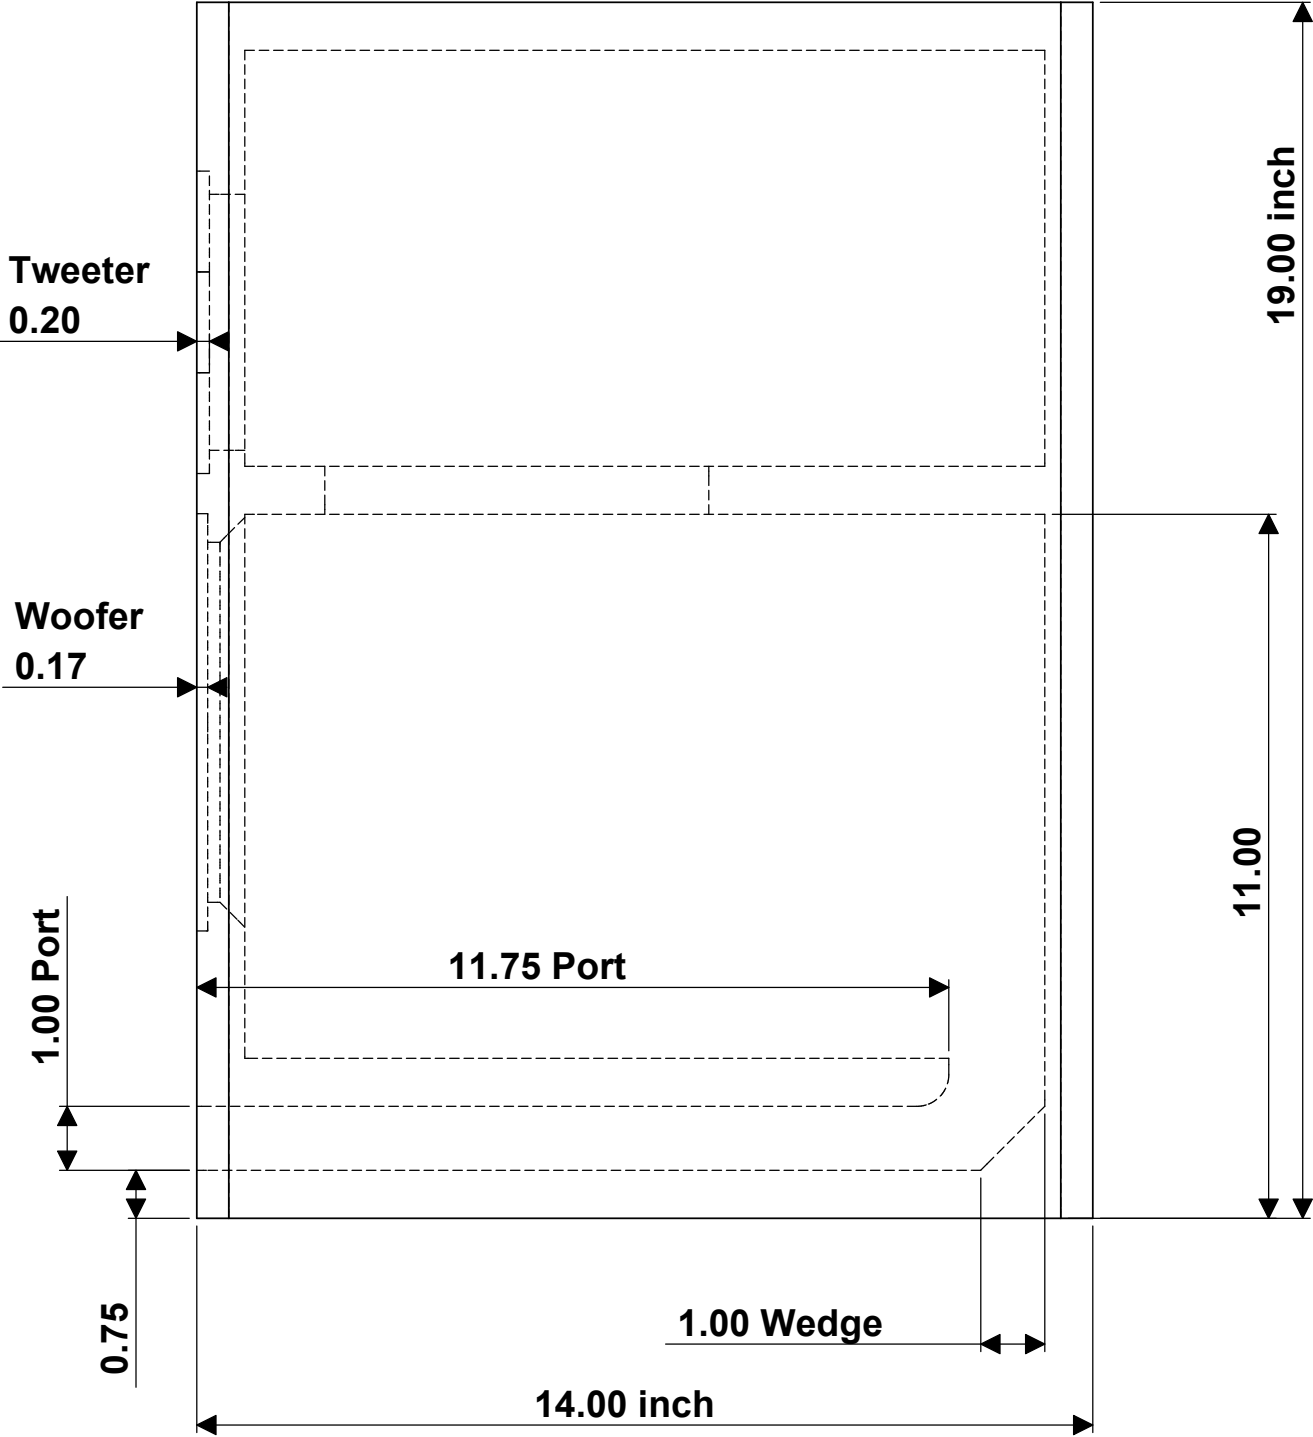

**Video 6W Bookshelf**

**Focal TC120TD5  
6W4311B**

**-3dB = 40 Hz  
port = 40 Hz**

**10 ohm  
2.83 v = 89 dB**

**11x14x19 inch  
volume = 1 ft**

**0.75 MDF  
line all walls with  
Black Hole 5**

**Front View**

**Video 6W Bookshelf**

**Focal TC120TD5  
6W4311B**

**0.75 MDF  
line all walls with  
Black Hole 5**

**Side View**

**Video 6W Bookshelf**

**Focal TC120TD5  
6W4311B**

**0.75 MDF  
line all walls with  
Black Hole 5**

Top View

Video 6W Bookshelf

Focal TC120TD5  
6W4311B

-3dB = 40 Hz  
port = 40 Hz

10 ohm  
2.83 v = 89 dB

11x14x19 inch  
volume = 1 ft

0.75 MDF  
line all walls with  
Black Hole 5