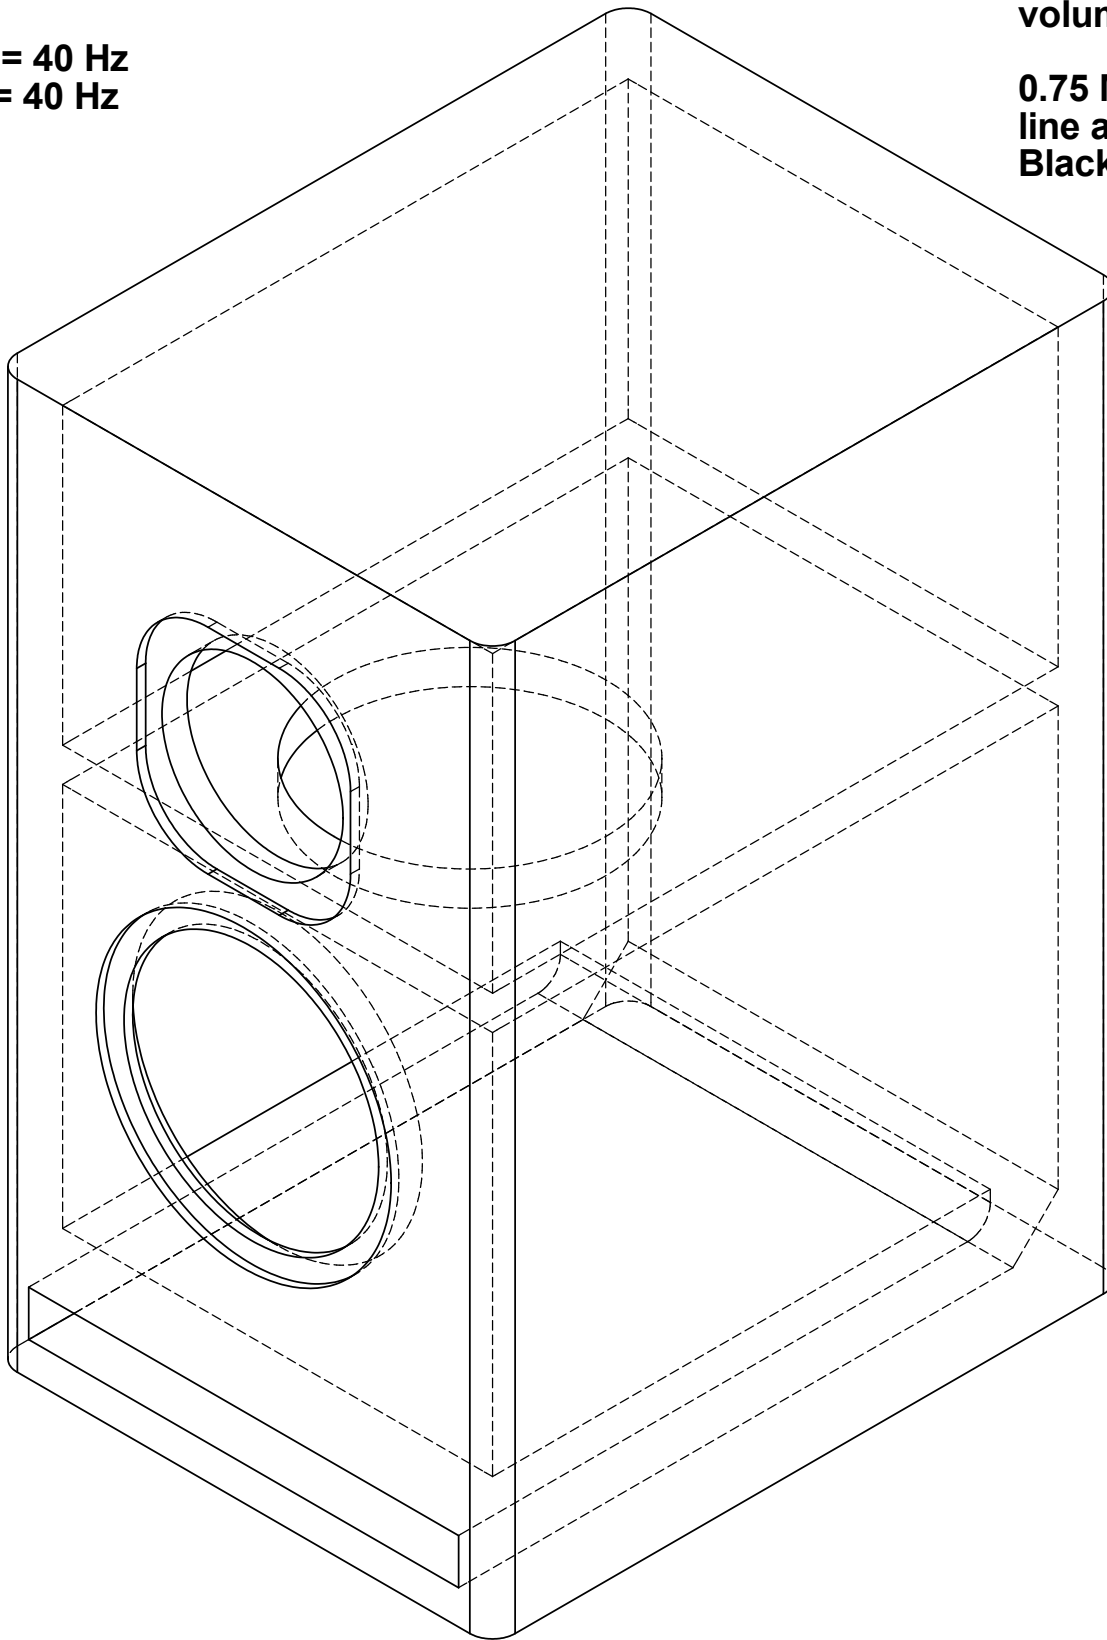

**Video 6W Bookshelf**

**Focal TC120TD5  
6W4311B**

**-3dB = 40 Hz  
port = 40 Hz**

**10 ohm  
2.83 v = 89 dB**

**11x14x19 inch  
volume = 1 ft**

**0.75 MDF  
line all walls with  
Black Hole 5**

**Front View**

**Video 6W Bookshelf**

**Focal TC120TD5  
6W4311B**

**0.75 MDF  
line all walls with  
Black Hole 5**

**Side View**

**Video 6W Bookshelf**

**Focal TC120TD5  
6W4311B**

**0.75 MDF  
line all walls with  
Black Hole 5**

Top View

Video 6W Bookshelf

Focal TC120TD5  
6W4311B

-3dB = 40 Hz  
port = 40 Hz

10 ohm  
2.83 v = 89 dB

11x14x19 inch  
volume = 1 ft

0.75 MDF  
line all walls with  
Black Hole 5