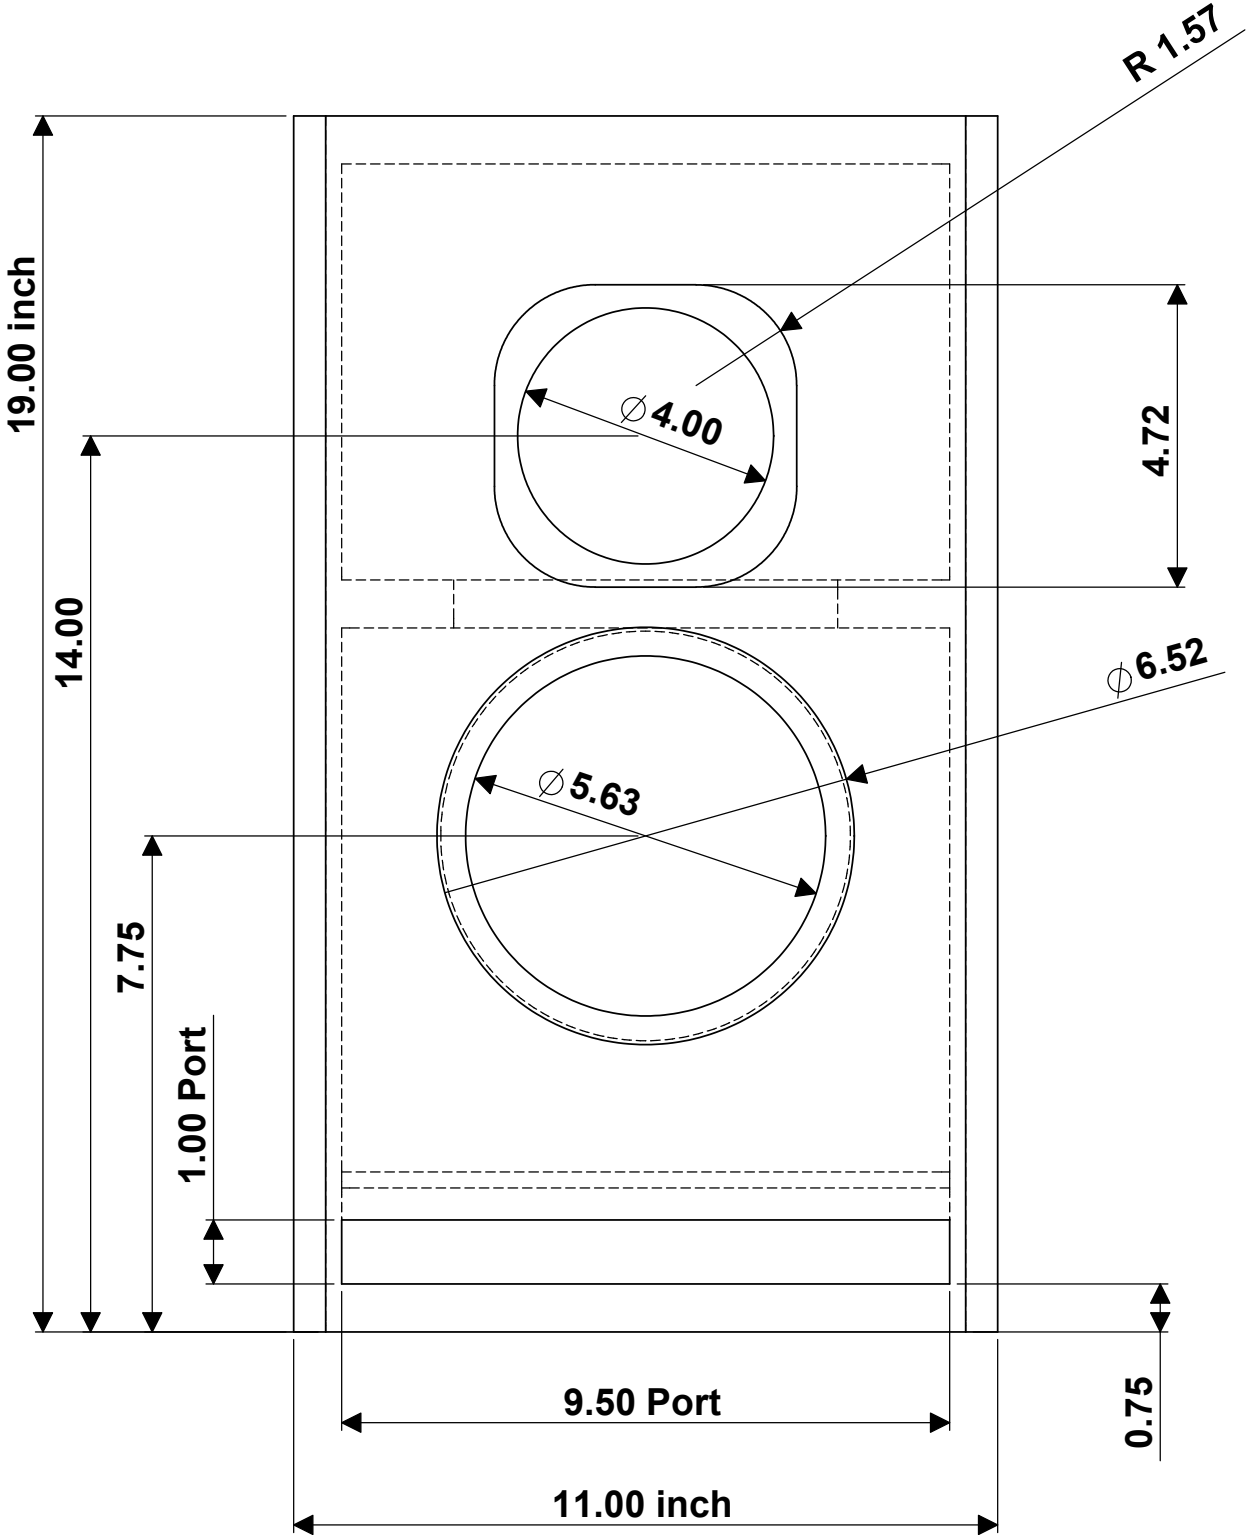

**Video 6W Bookshelf**

**Focal TC120TD5  
6W4311B**

**-3dB = 40 Hz  
port = 40 Hz**

**10 ohm  
2.83 v = 89 dB**

**11x14x19 inch  
volume = 1 ft**

**0.75 MDF  
line all walls with  
Black Hole 5**

**Front View**

**Video 6W Bookshelf**

**Focal TC120TD5  
6W4311B**

**0.75 MDF  
line all walls with  
Black Hole 5**

**Side View**

**Video 6W Bookshelf**

**Focal TC120TD5  
6W4311B**

**0.75 MDF  
line all walls with  
Black Hole 5**

Top View

Video 6W Bookshelf

Focal TC120TD5  
6W4311B

-3dB = 40 Hz  
port = 40 Hz

10 ohm  
2.83 v = 89 dB

11x14x19 inch  
volume = 1 ft

0.75 MDF  
line all walls with  
Black Hole 5