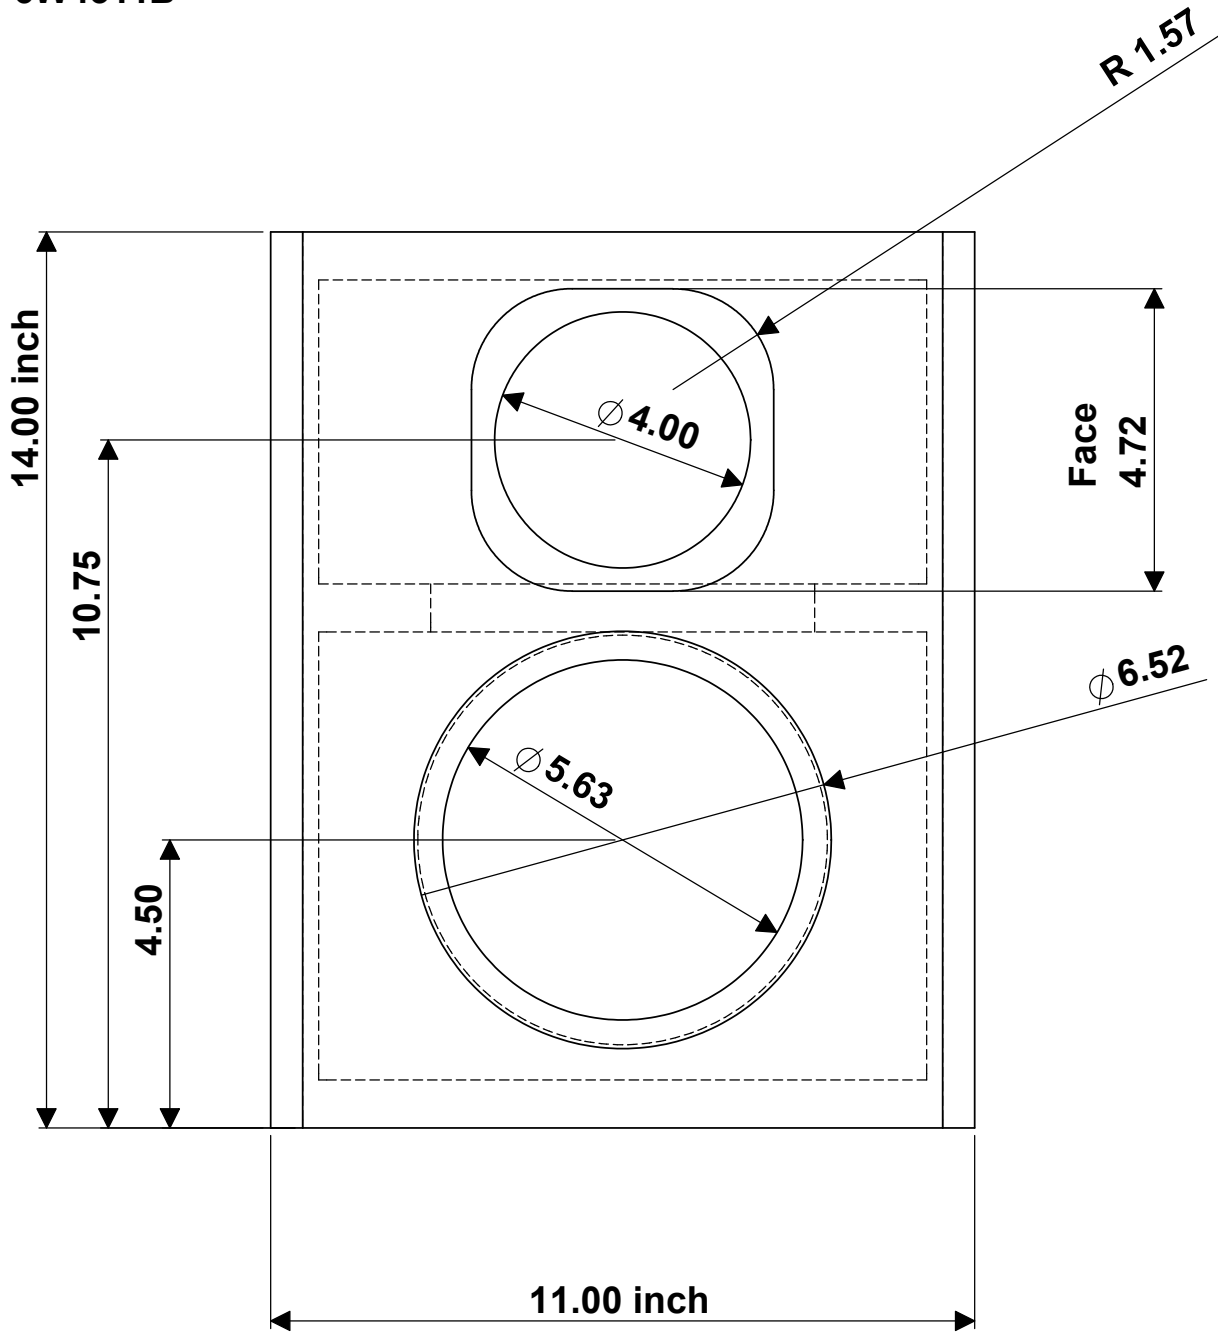

Video 6W Center

**Focal TC120TD5
6W4311B**

**Sealed Box
-3dB = 72Hz**

**10 ohm
2.83 v = 89 dB**

**11x9x14 inch
volume = 0.5 ft**

**0.75 MDF
line all walls with
Black Hole 5**

Front View

Video 6W Center

Focal TC120TD5
6W4311B

0.75 MDF
line all walls with
Black Hole 5

Side View

Video 6W Center

**Focal TC120TD5
6W4311B**

**0.75 MDF
line all walls with
Black Hole 5**

Top View

Video 6W Center

**Focal TC120TD5
6W4311B**

**Sealed Box
-3dB = 72Hz**

**10 ohm
2.83 v = 89 dB**

**11x9x14 inch
volume = 0.5 ft**

**0.75 MDF
line all walls with
Black Hole 5**