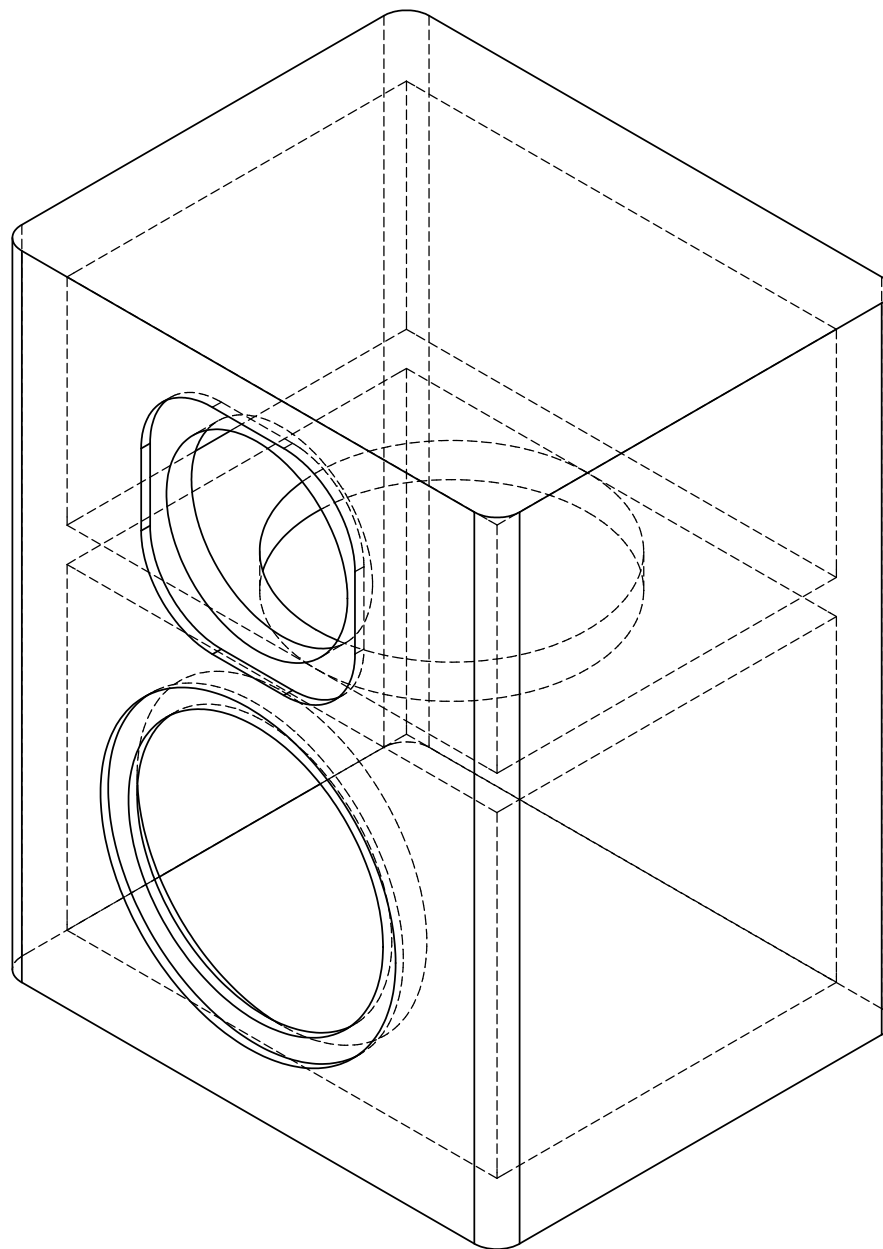

Video 6W Center

**Focal TC120TD5
6W4311B**

**Sealed Box
-3dB = 72Hz**

**10 ohm
2.83 v = 89 dB**

**11x9x14 inch
volume = 0.5 ft**

**0.75 MDF
line all walls with
Black Hole 5**

Front View

Video 6W Center

Focal TC120TD5
6W4311B

0.75 MDF
line all walls with
Black Hole 5

Side View

Video 6W Center

**Focal TC120TD5
6W4311B**

**0.75 MDF
line all walls with
Black Hole 5**

Top View

Video 6W Center

**Focal TC120TD5
6W4311B**

**Sealed Box
-3dB = 72Hz**

**10 ohm
2.83 v = 89 dB**

**11x9x14 inch
volume = 0.5 ft**

**0.75 MDF
line all walls with
Black Hole 5**