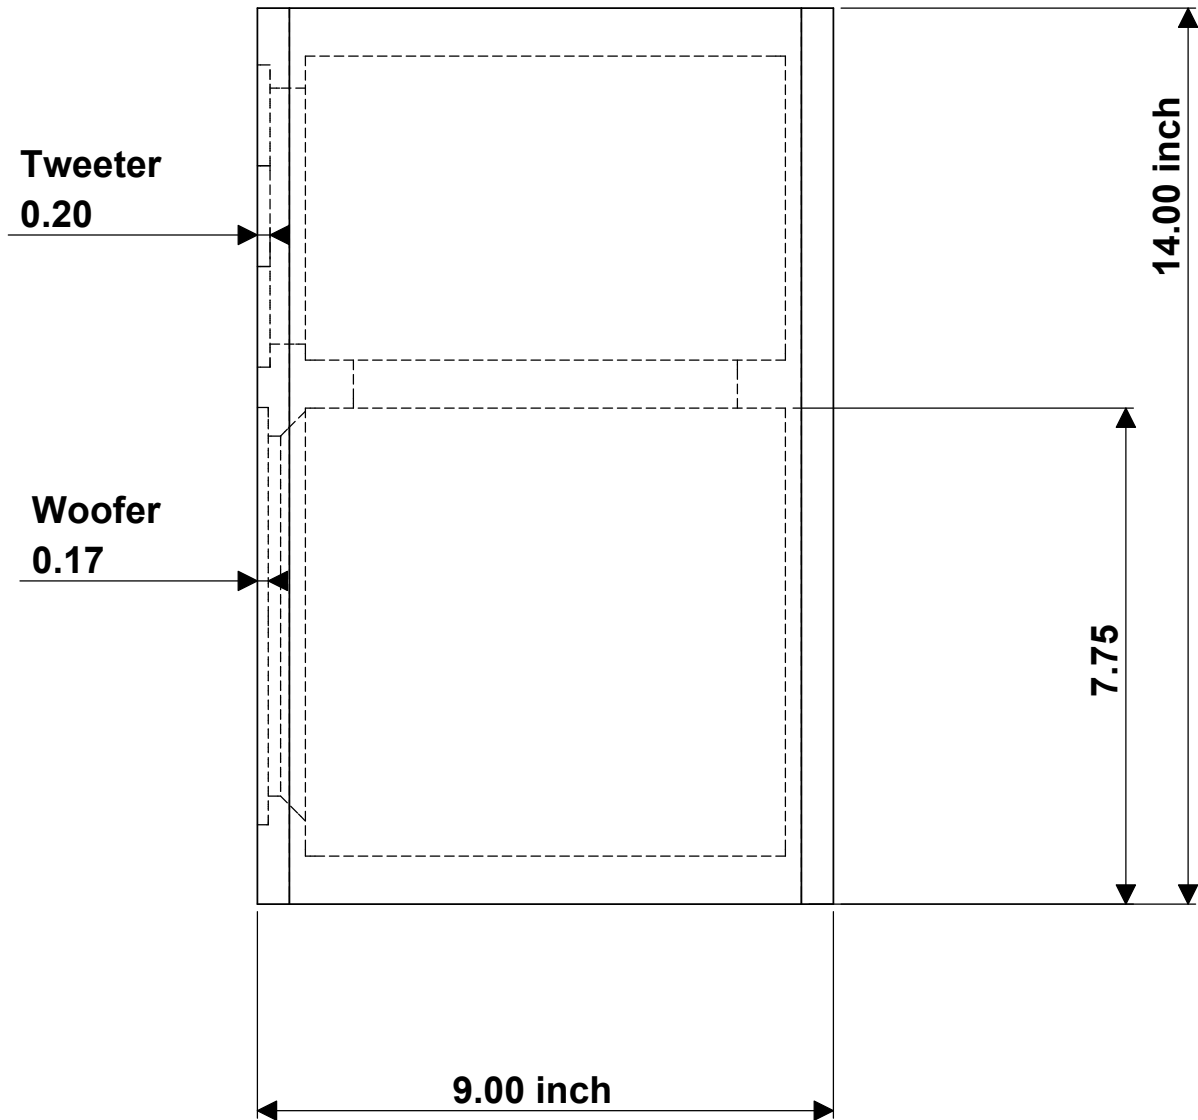

Video 6W Center

**Focal TC120TD5
6W4311B**

**Sealed Box
-3dB = 72Hz**

**10 ohm
2.83 v = 89 dB**

**11x9x14 inch
volume = 0.5 ft**

**0.75 MDF
line all walls with
Black Hole 5**

Front View

Video 6W Center

Focal TC120TD5
6W4311B

0.75 MDF
line all walls with
Black Hole 5

Side View

Video 6W Center

**Focal TC120TD5
6W4311B**

**0.75 MDF
line all walls with
Black Hole 5**

Top View

Video 6W Center

**Focal TC120TD5
6W4311B**

**Sealed Box
-3dB = 72Hz**

**10 ohm
2.83 v = 89 dB**

**11x9x14 inch
volume = 0.5 ft**

**0.75 MDF
line all walls with
Black Hole 5**