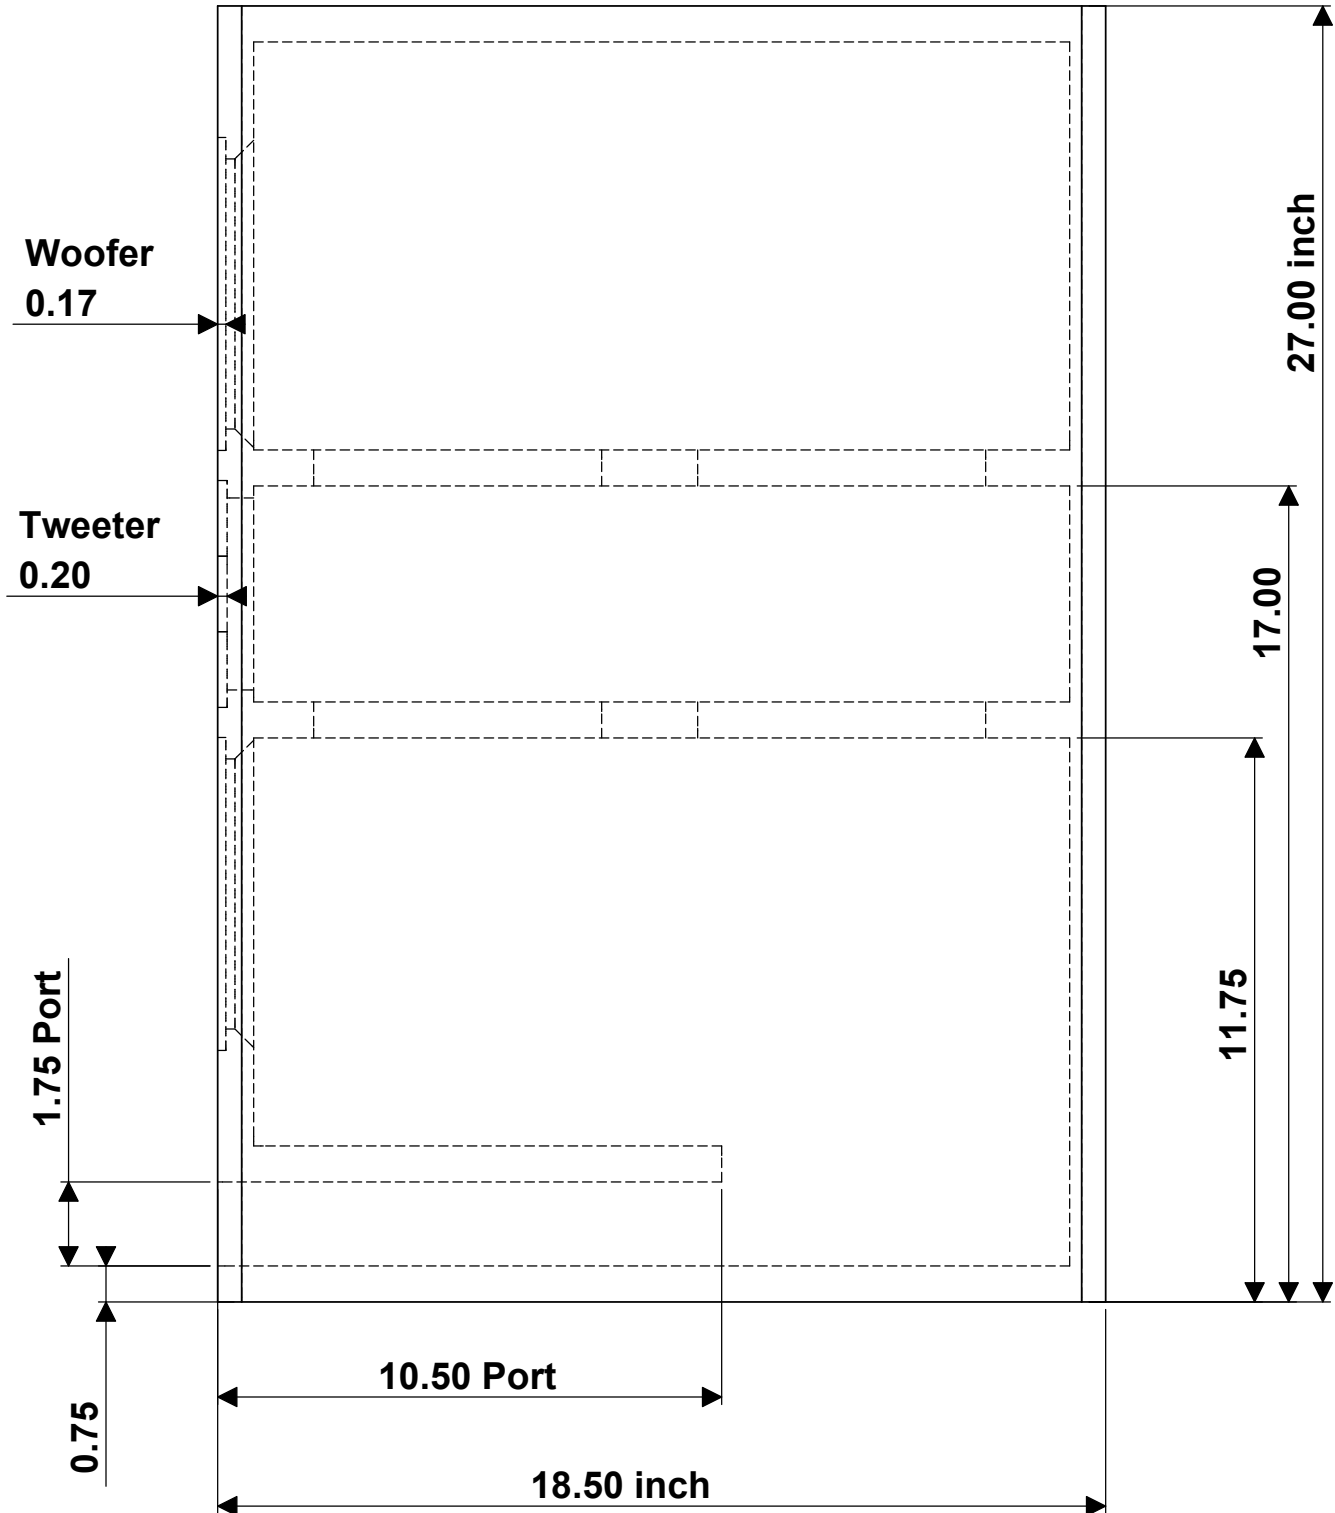

Video 6W MTM Bookshelf

**Focal TC120TD5
two 6W4311B**

**-3dB = 40 Hz
port = 40 Hz**

**5 ohm
2.83 v = 93dB**

**11x18.5x27 inch
volume = 2 ft**

**0.75 MDF
line all walls with
Black Hole 5**

Front View

Video 6W MTM Bookshelf

**Focal TC120TD5
two 6W4311B**

**0.75 MDF
line all walls with
Black Hole 5**

Side View

Video 6W MTM Bookshelf

Focal TC120TD5
two 6W4311B

0.75 MDF
line all walls with
Black Hole 5

Top View

Video 6W MTM Bookshelf

Focal TC120TD5
two 6W4311B

-3dB = 40 Hz
port = 40 Hz

5 ohm
2.83 v = 93dB

11x18.5x27 inch
volume = 2 ft

0.75 MDF
line all walls with
Black Hole 5