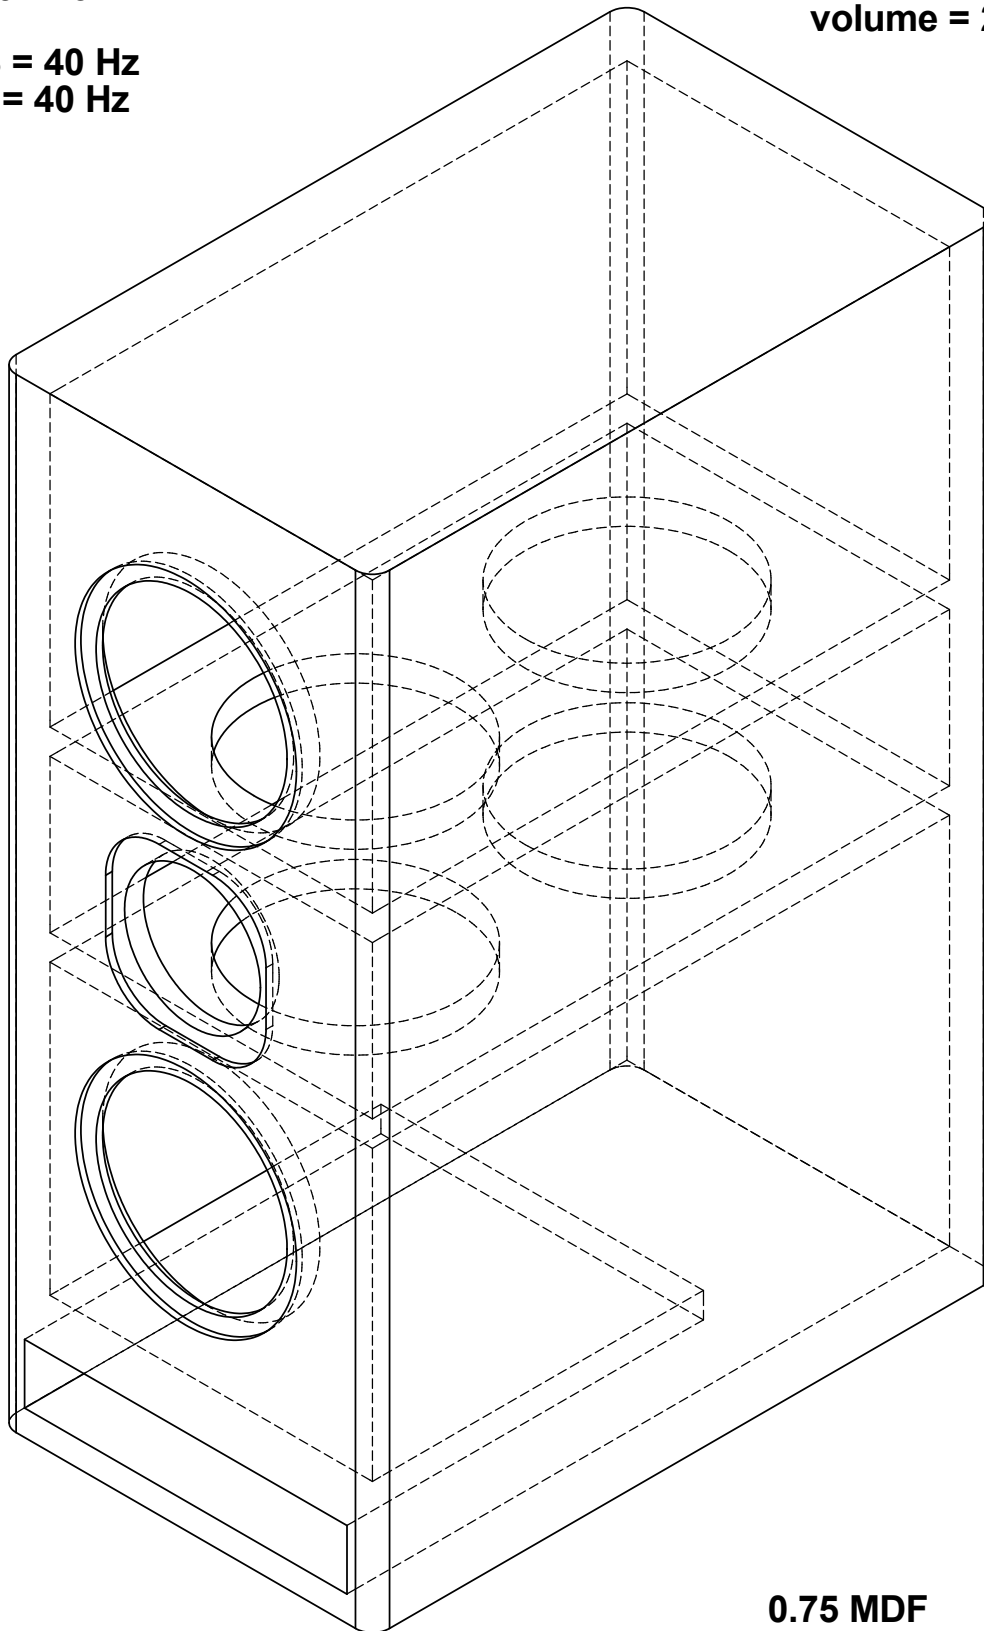

Video 6W MTM Bookshelf

**Focal TC120TD5
two 6W4311B**

**-3dB = 40 Hz
port = 40 Hz**

**5 ohm
2.83 v = 93dB**

**11x18.5x27 inch
volume = 2 ft**

**0.75 MDF
line all walls with
Black Hole 5**

Front View

Video 6W MTM Bookshelf

**Focal TC120TD5
two 6W4311B**

**0.75 MDF
line all walls with
Black Hole 5**

Side View

Video 6W MTM Bookshelf

Focal TC120TD5
two 6W4311B

0.75 MDF
line all walls with
Black Hole 5

Top View

Video 6W MTM Bookshelf

Focal TC120TD5
two 6W4311B

-3dB = 40 Hz
port = 40 Hz

5 ohm
2.83 v = 93dB

11x18.5x27 inch
volume = 2 ft

0.75 MDF
line all walls with
Black Hole 5