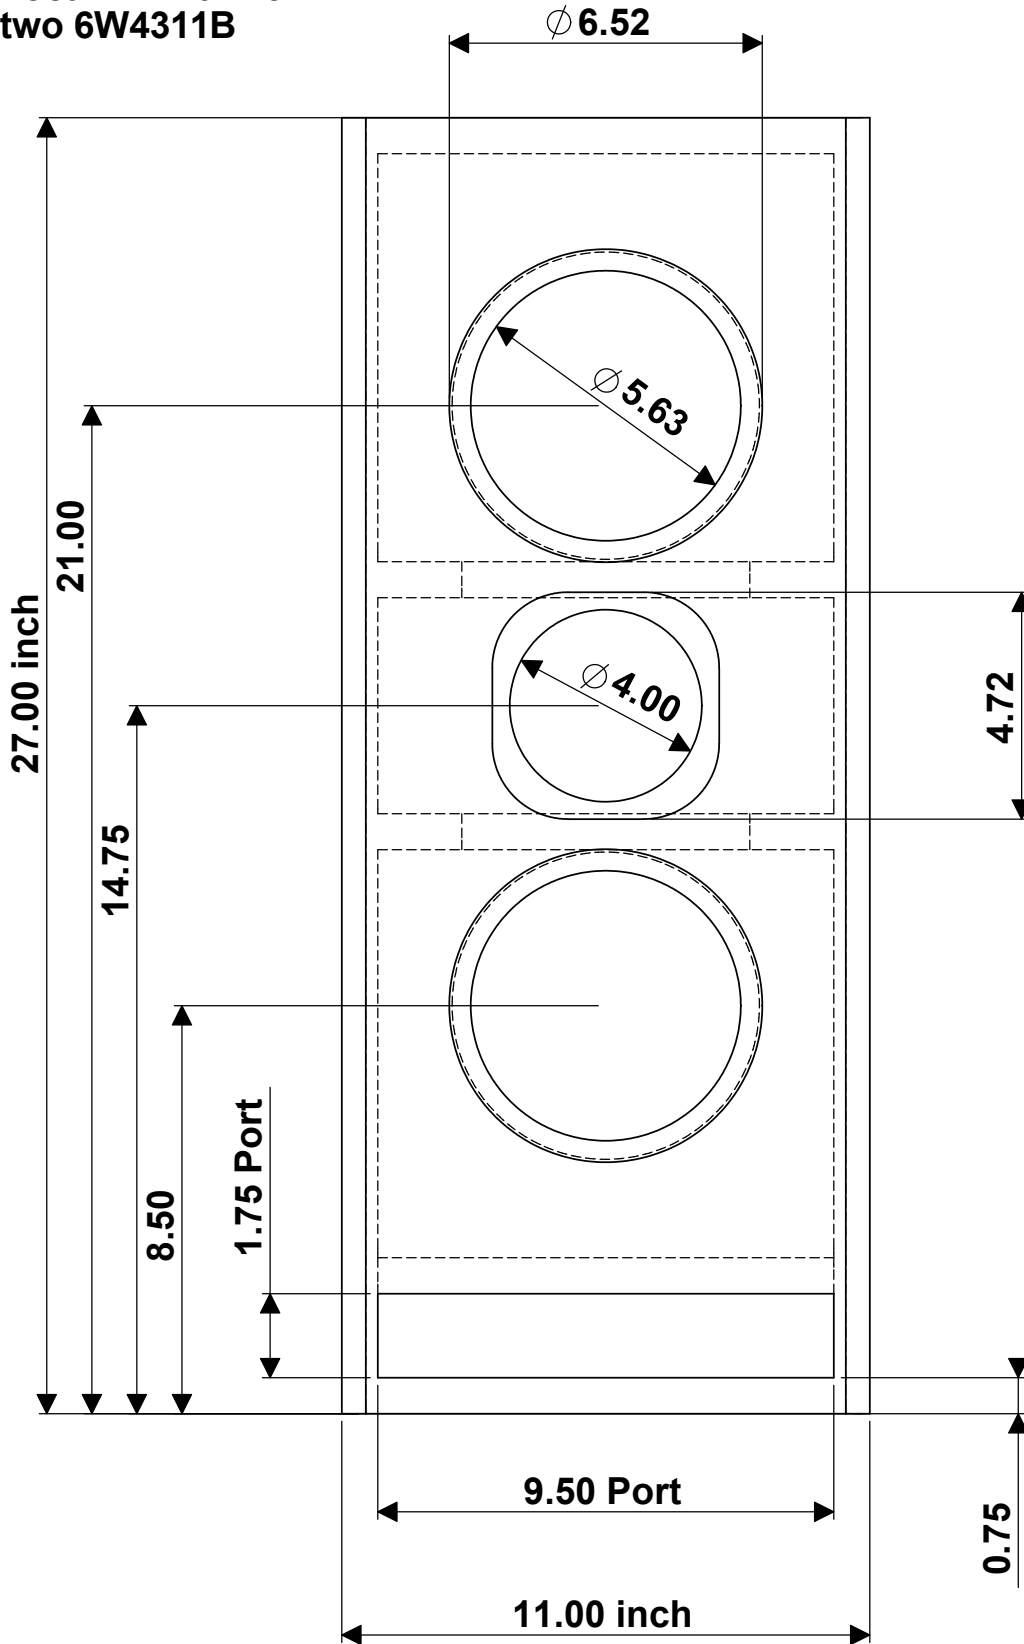

Video 6W MTM Bookshelf

**Focal TC120TD5
two 6W4311B**

**-3dB = 40 Hz
port = 40 Hz**

**5 ohm
2.83 v = 93dB**

**11x18.5x27 inch
volume = 2 ft**

**0.75 MDF
line all walls with
Black Hole 5**

Front View

Video 6W MTM Bookshelf

**Focal TC120TD5
two 6W4311B**

**0.75 MDF
line all walls with
Black Hole 5**

Side View

Video 6W MTM Bookshelf

Focal TC120TD5
two 6W4311B

0.75 MDF
line all walls with
Black Hole 5

Top View

Video 6W MTM Bookshelf

Focal TC120TD5
two 6W4311B

-3dB = 40 Hz
port = 40 Hz

5 ohm
2.83 v = 93dB

11x18.5x27 inch
volume = 2 ft

0.75 MDF
line all walls with
Black Hole 5