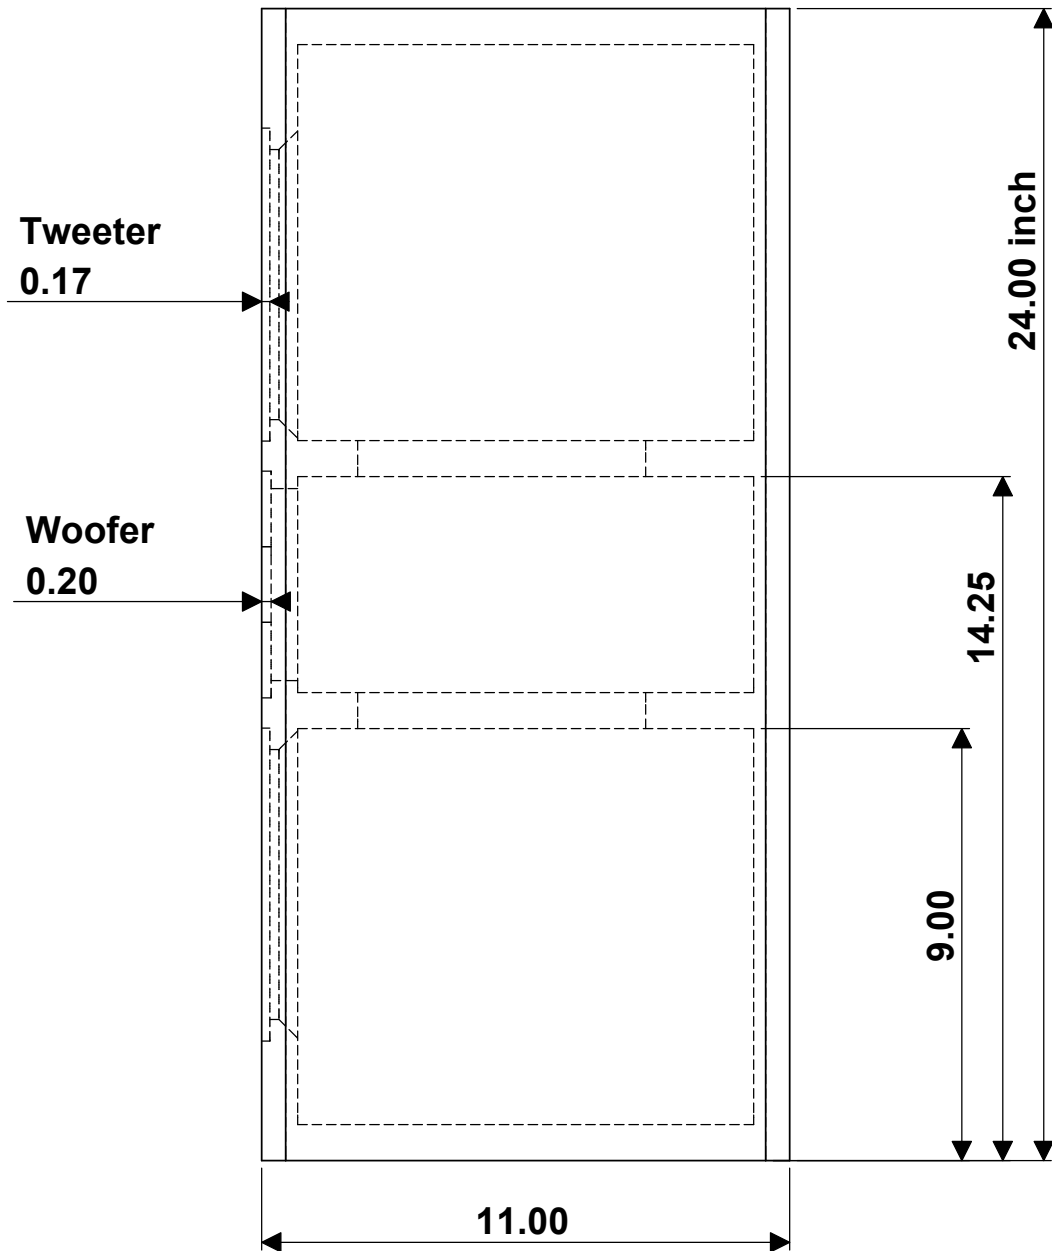

Video 6W MTM Center

**Focal TC120TD5
two 6W4311B**

**Sealed Box
-3dB = 72 Hz**

**5 ohm
2.83 v = 93dB**

**11x11x24 inch
volume = 1 ft**

**0.75 MDF
line all walls with
Black Hole 5**

Front View

Video 6W MTM Center

**Focal TC120TD5
two 6W4311B**

**0.75 MDF
line all walls with
Black Hole 5**

Side View

Video 6W MTM Center

**Focal TC120TD5
two 6W4311B**

**0.75 MDF
line all walls with
Black Hole 5**

Top View

Video 6W MTM Center

**Focal TC120TD5
two 6W4311B**

**Sealed Box
-3dB = 72 Hz**

**5 ohm
2.83 v = 93dB**

**11x11x24 inch
volume = 1 ft**

**0.75 MDF
line all walls with
Black Hole 5**