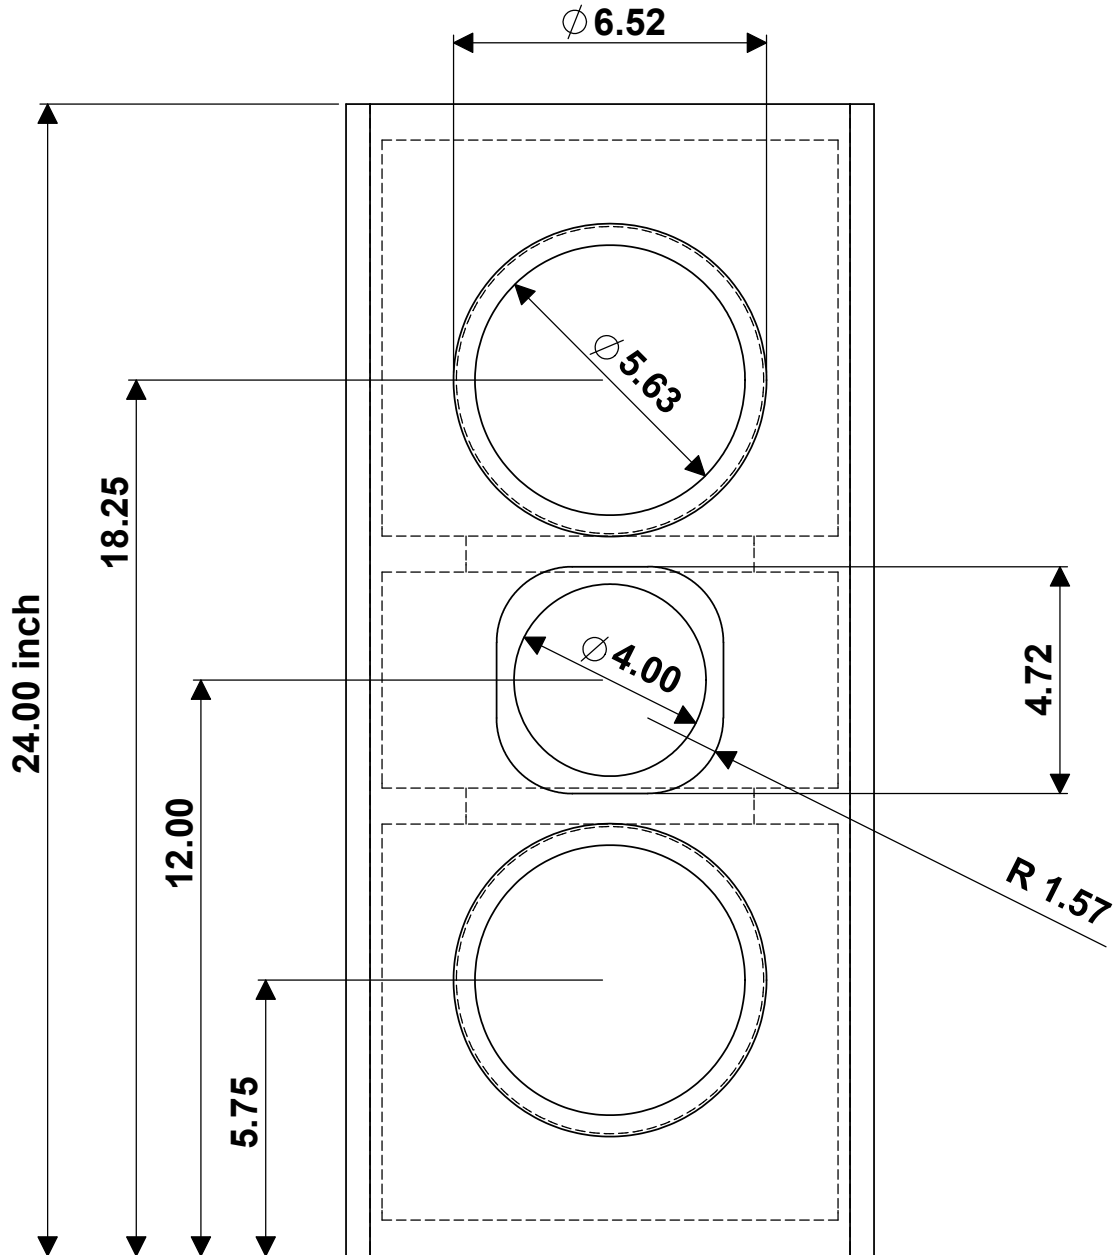

Video 6W MTM Center

**Focal TC120TD5
two 6W4311B**

**Sealed Box
-3dB = 72 Hz**

**5 ohm
2.83 v = 93dB**

**11x11x24 inch
volume = 1 ft**

**0.75 MDF
line all walls with
Black Hole 5**

Front View

Video 6W MTM Center

**Focal TC120TD5
two 6W4311B**

**0.75 MDF
line all walls with
Black Hole 5**

Side View

Video 6W MTM Center

**Focal TC120TD5
two 6W4311B**

**0.75 MDF
line all walls with
Black Hole 5**

Top View

Video 6W MTM Center

**Focal TC120TD5
two 6W4311B**

**Sealed Box
-3dB = 72 Hz**

**5 ohm
2.83 v = 93dB**

**11x11x24 inch
volume = 1 ft**

**0.75 MDF
line all walls with
Black Hole 5**