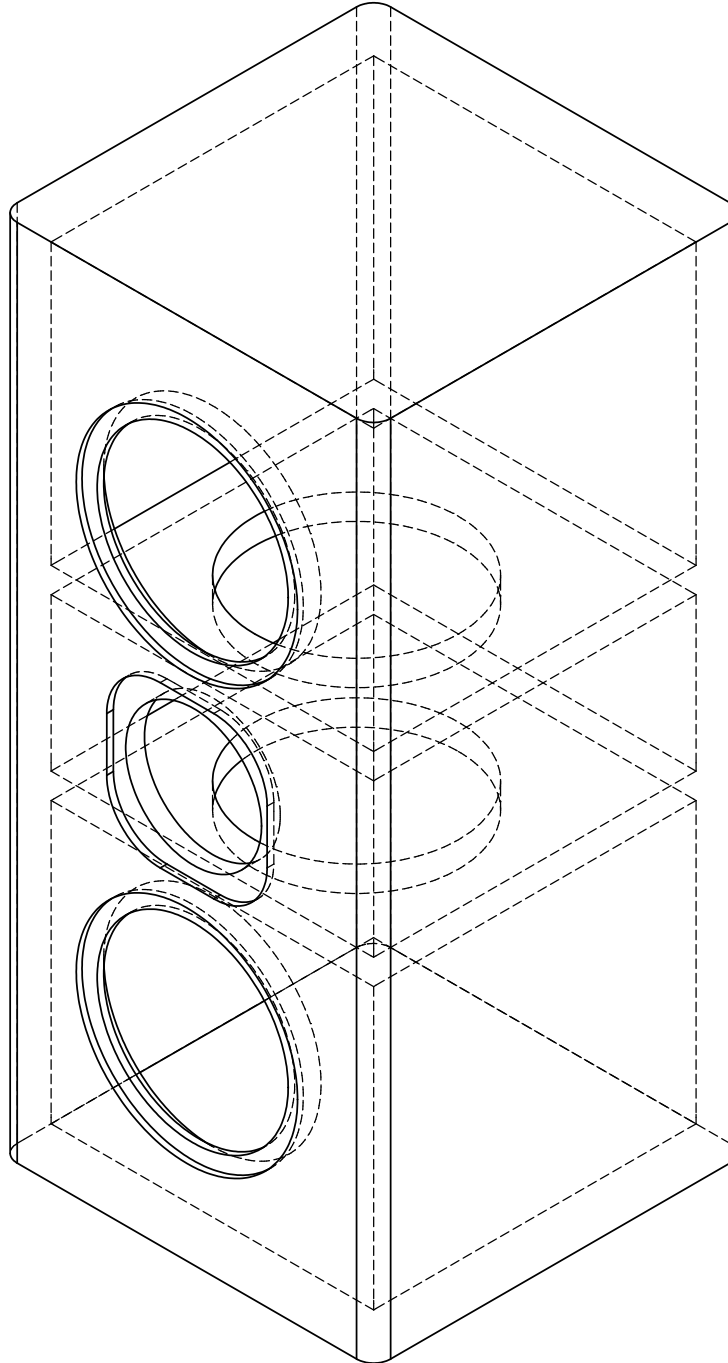

Video 6W MTM Center

**Focal TC120TD5
two 6W4311B**

**Sealed Box
-3dB = 72 Hz**

**5 ohm
2.83 v = 93dB**

**11x11x24 inch
volume = 1 ft**

**0.75 MDF
line all walls with
Black Hole 5**

Front View

Video 6W MTM Center

**Focal TC120TD5
two 6W4311B**

**0.75 MDF
line all walls with
Black Hole 5**

Side View

Video 6W MTM Center

**Focal TC120TD5
two 6W4311B**

**0.75 MDF
line all walls with
Black Hole 5**

Top View

Video 6W MTM Center

**Focal TC120TD5
two 6W4311B**

**Sealed Box
-3dB = 72 Hz**

**5 ohm
2.83 v = 93dB**

**11x11x24 inch
volume = 1 ft**

**0.75 MDF
line all walls with
Black Hole 5**