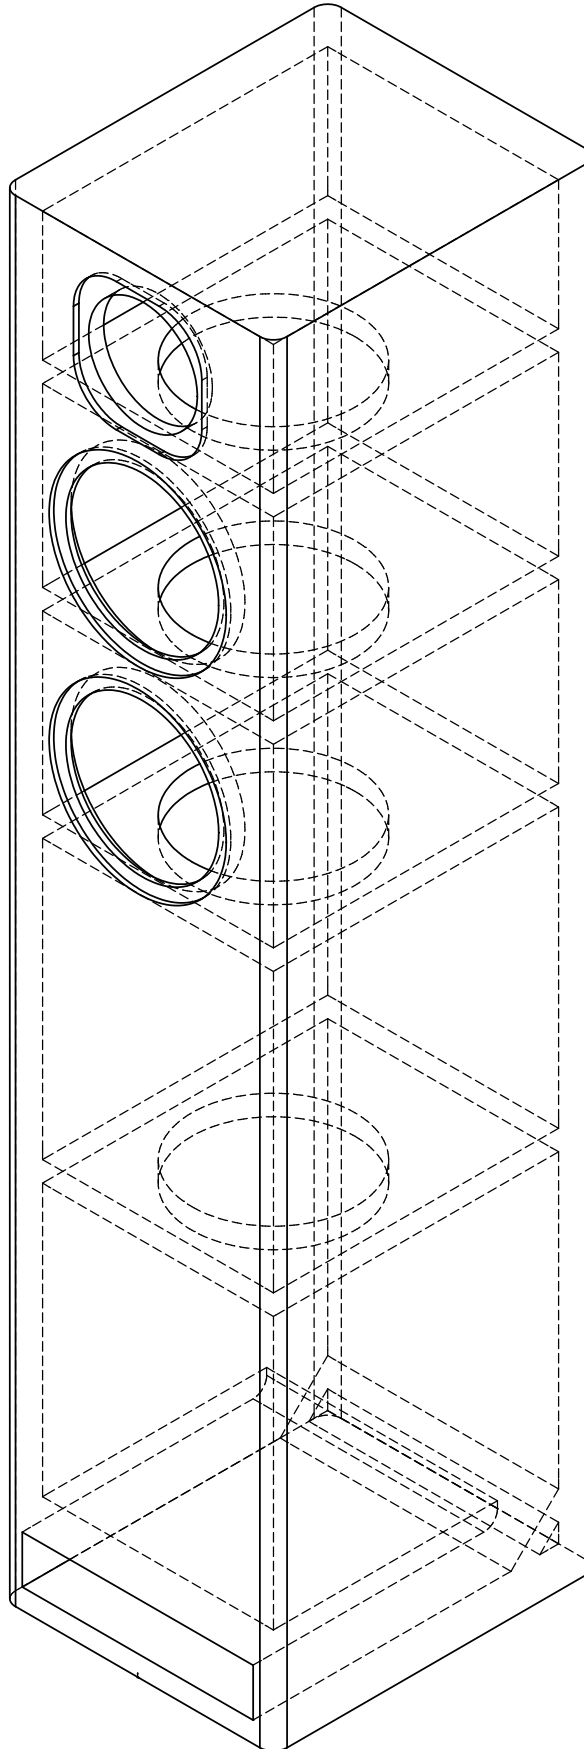

**Video 6W Tower**

**Focal TC120TD5  
two 6W4311B**

**-3dB = 40 Hz  
port = 40 Hz**

**5 ohm  
2.83 v = 93dB**

**10x12x45 inch  
volume = 2 ft**

**0.75 MDF  
line all walls with  
Black Hole 5**

**Front View**

**Video 6W Tower**

**Focal TC120TD5  
two 6W4311B**

**0.75 MDF  
line all walls with  
Black Hole 5**

**Side View**

**Video 6W Tower**

**Focal TC120TD5  
two 6W4311B**

**Tweeter 0.20**

**Woofers  
Face  
0.17**

**0.75 MDF  
line all walls with  
Black Hole 5**

**1.75 Port**

**9.00 port Length**

**1.75 Wedge**

**12.00 inch**

**45.00 inch**

**38.75**

**31.50**

**24.25**

**13.25**

Top View

Video 6W Tower

Focal TC120TD5  
two 6W4311B

-3dB = 40 Hz  
port = 40 Hz

5 ohm  
2.83 v = 93dB

10x12x45 inch  
volume = 2 ft