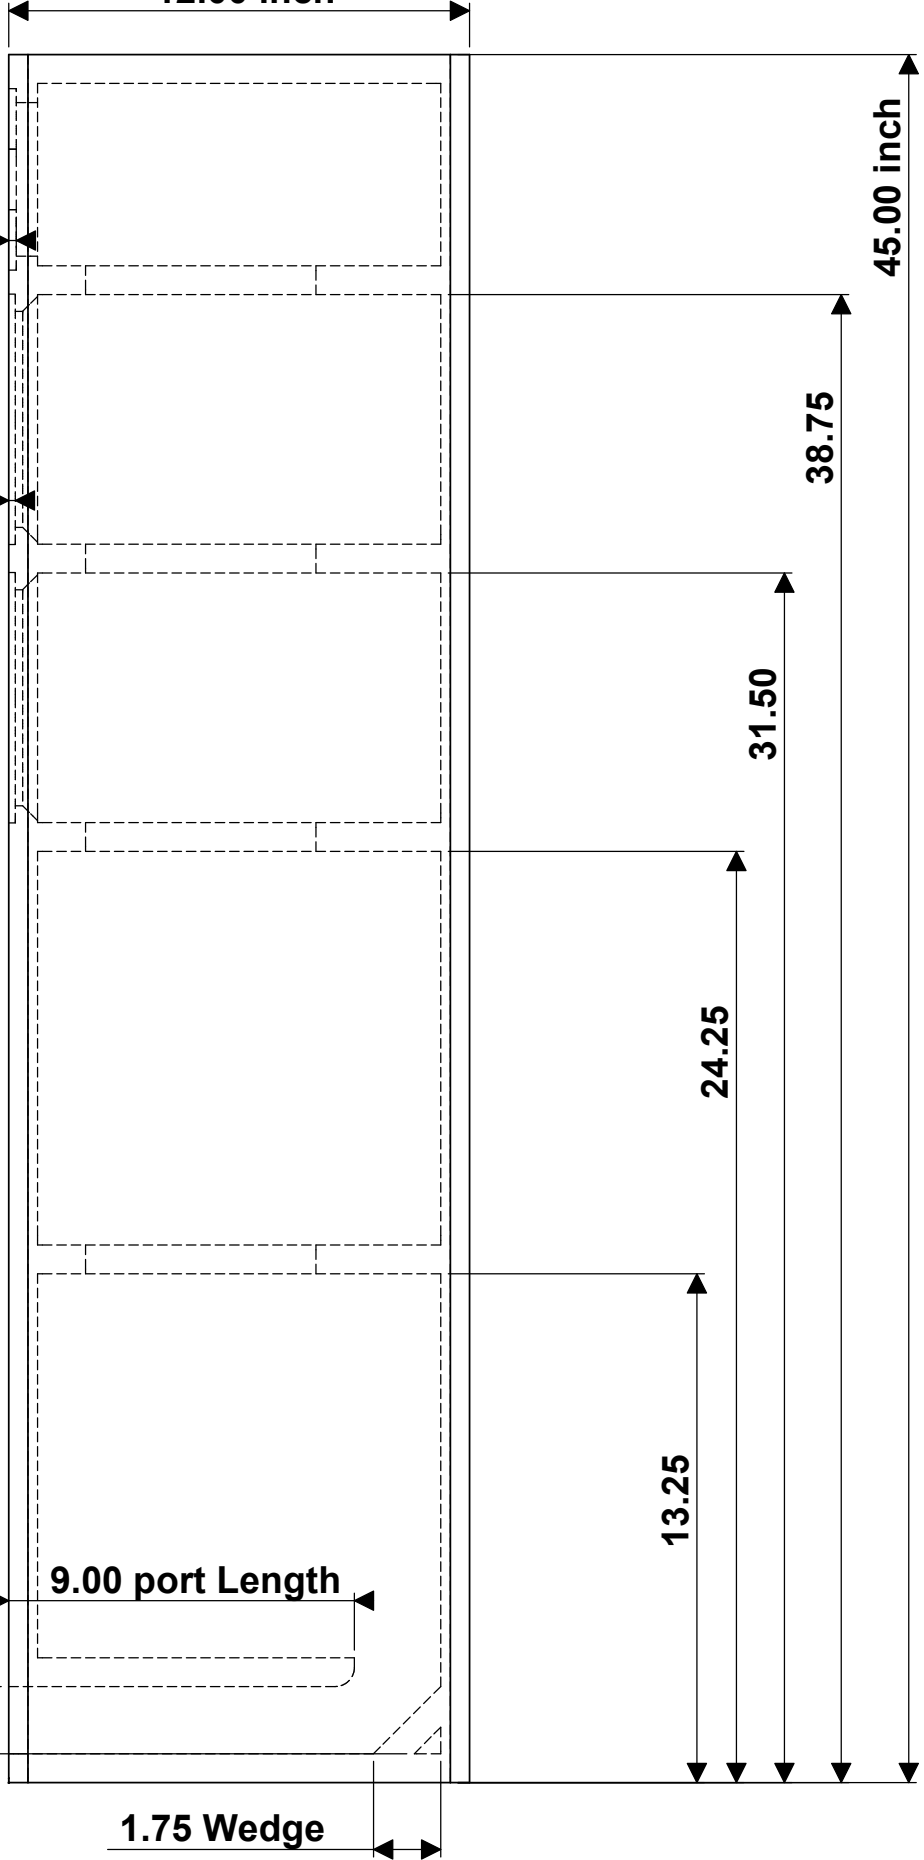

**Video 6W Tower**

**Focal TC120TD5  
two 6W4311B**

**-3dB = 40 Hz  
port = 40 Hz**

**5 ohm  
2.83 v = 93dB**

**10x12x45 inch  
volume = 2 ft**

**0.75 MDF  
line all walls with  
Black Hole 5**

**Front View**

**0.75 MDF  
line all walls with  
Black Hole 5**

**1.75 Port**

**9.00 port Length**

**1.75 Wedge**

**12.00 inch**

**45.00 inch**

**38.75**

**31.50**

**24.25**

**13.25**

Top View

Video 6W Tower

Focal TC120TD5  
two 6W4311B

-3dB = 40 Hz  
port = 40 Hz

5 ohm  
2.83 v = 93dB

10x12x45 inch  
volume = 2 ft

0.75 MDF  
line all walls with  
Black Hole 5