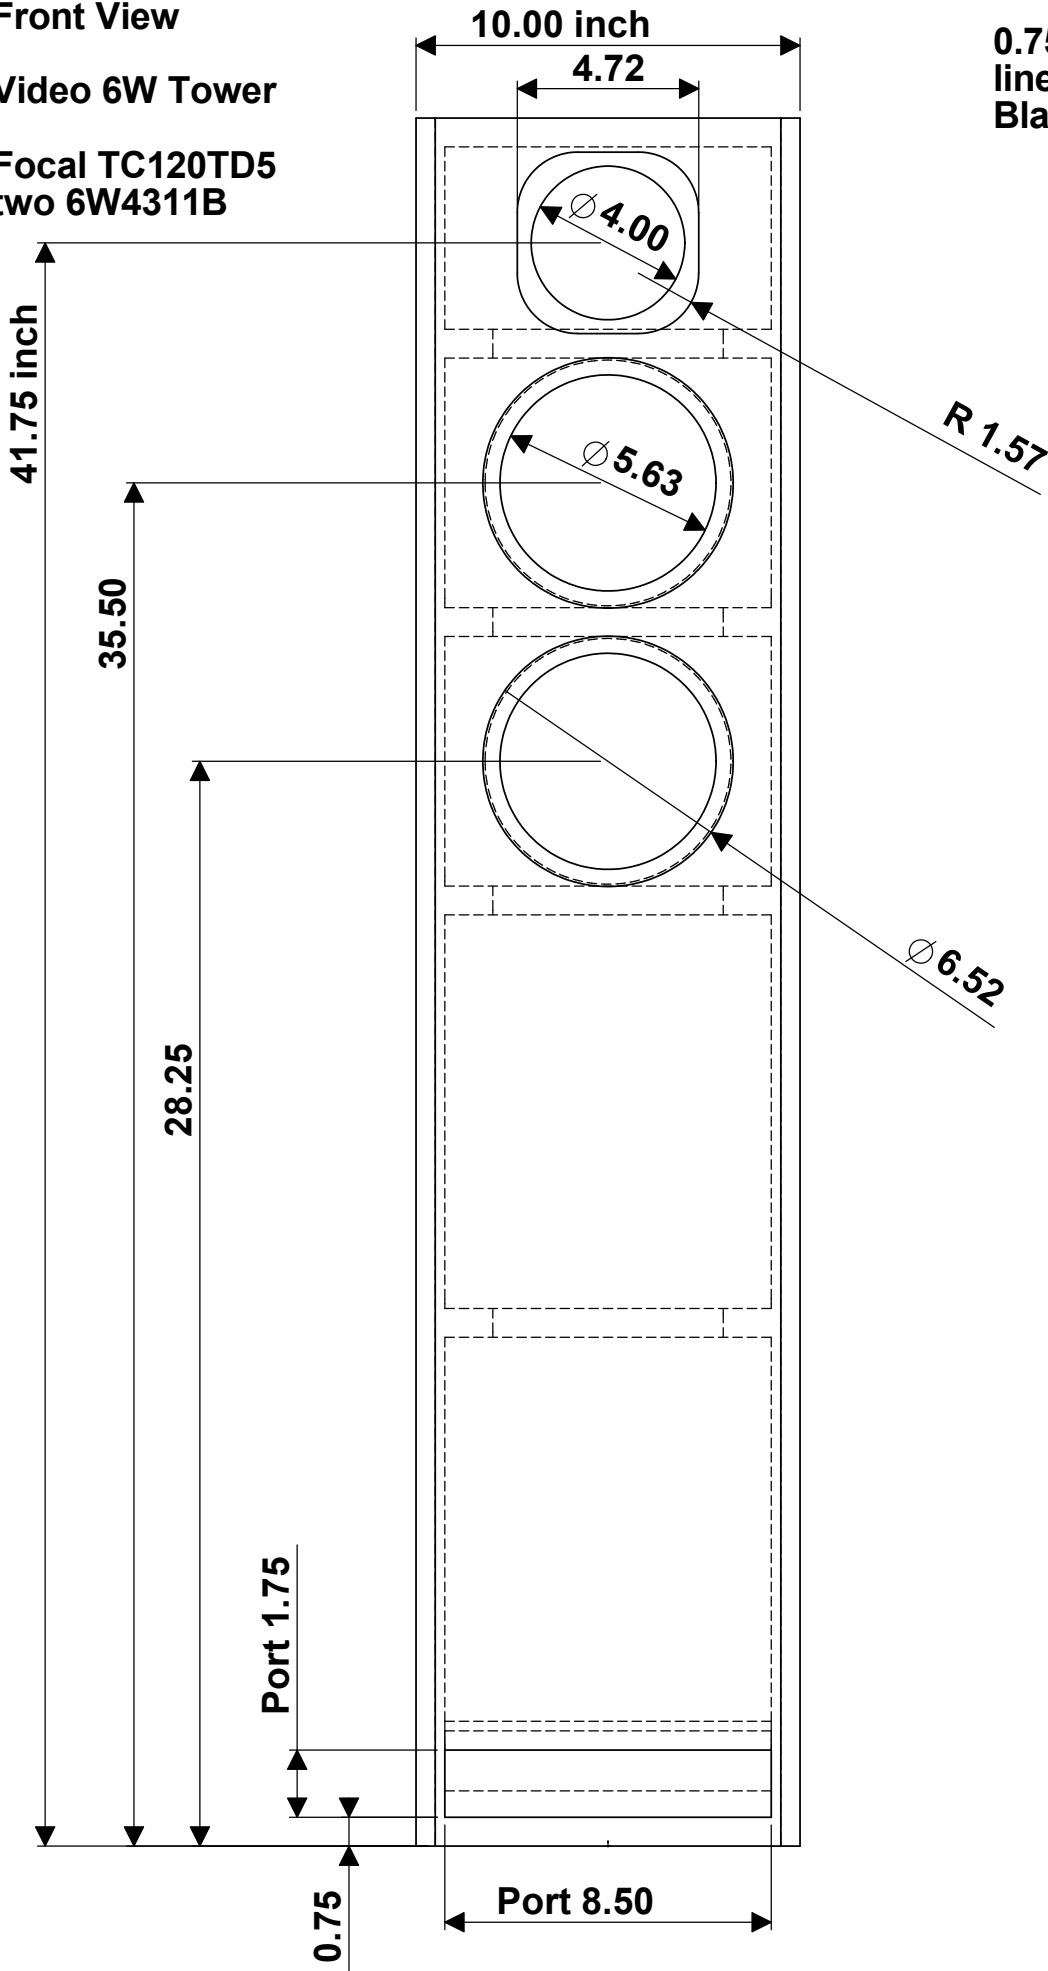

**Video 6W Tower**

**Focal TC120TD5  
two 6W4311B**

**-3dB = 40 Hz  
port = 40 Hz**

**5 ohm  
2.83 v = 93dB**

**10x12x45 inch  
volume = 2 ft**

**0.75 MDF  
line all walls with  
Black Hole 5**

**Front View**

**Video 6W Tower**

**Focal TC120TD5  
two 6W4311B**

**0.75 MDF  
line all walls with  
Black Hole 5**

**Side View**

**Video 6W Tower**

**Focal TC120TD5  
two 6W4311B**

**Tweeter 0.20**

**Woofers  
Face  
0.17**

**0.75 MDF  
line all walls with  
Black Hole 5**

**1.75 Port**

**9.00 port Length**

**1.75 Wedge**

**12.00 inch**

**45.00 inch**

**38.75**

**31.50**

**24.25**

**13.25**

Top View

Video 6W Tower

Focal TC120TD5  
two 6W4311B

-3dB = 40 Hz  
port = 40 Hz

5 ohm  
2.83 v = 93dB

10x12x45 inch  
volume = 2 ft