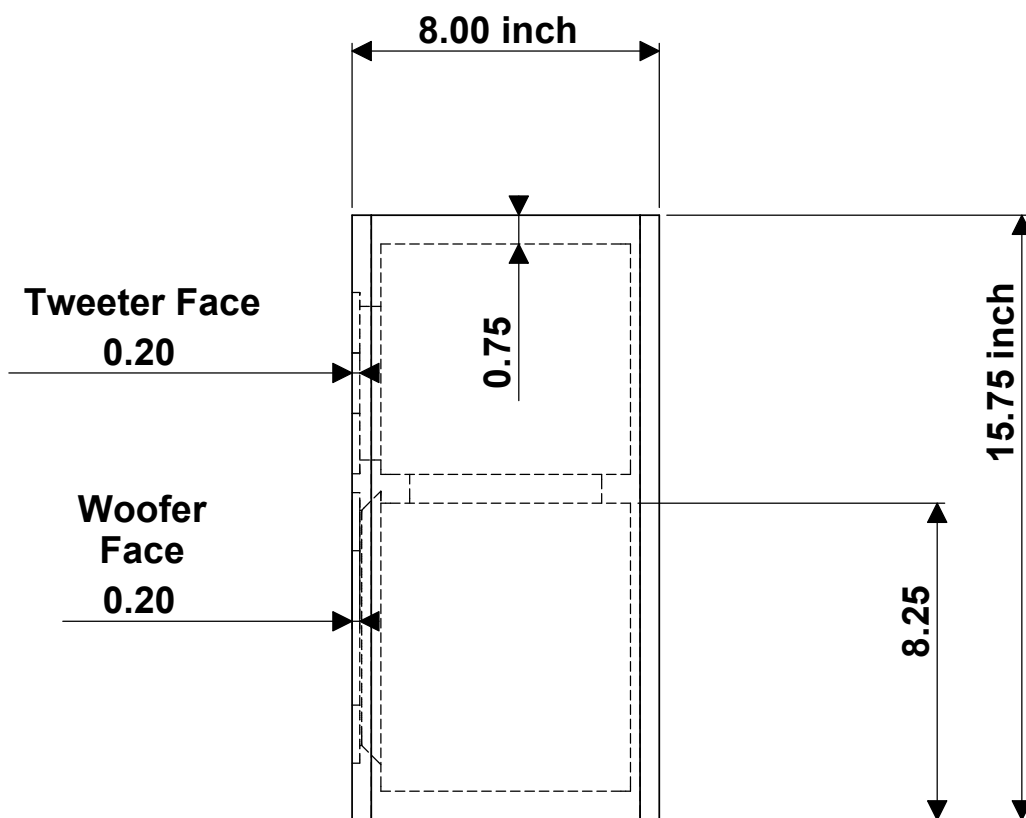

Sealed  
Focal TC120TD5  
one Focal 7W4411

-3dB = 73 Hz

10 ohm impedance  
2.83 volt = 86 dB

10.5 x 8 x 15.75 inch  
volume = 0.45 feet

0.75 MDF  
line all walls with  
Black Hole 5

Front View

Sealed  
Focal TC120TD5  
one Focal 7W4411

0.75 MDF  
line all walls with  
Black Hole 5

Side View

Sealed  
Focal TC120TD5  
one Focal 7W4411

0.75 MDF  
line all walls with  
Black Hole 5

Top View

Sealed  
Focal TC120TD5  
one Focal 7W4411

-3dB = 73 Hz

10 ohm impedance  
2.83 volt = 86 dB

10.5 x 8 x 15.75 inch  
volume = 0.45 feet

0.75 MDF  
line all walls with  
Black Hole 5