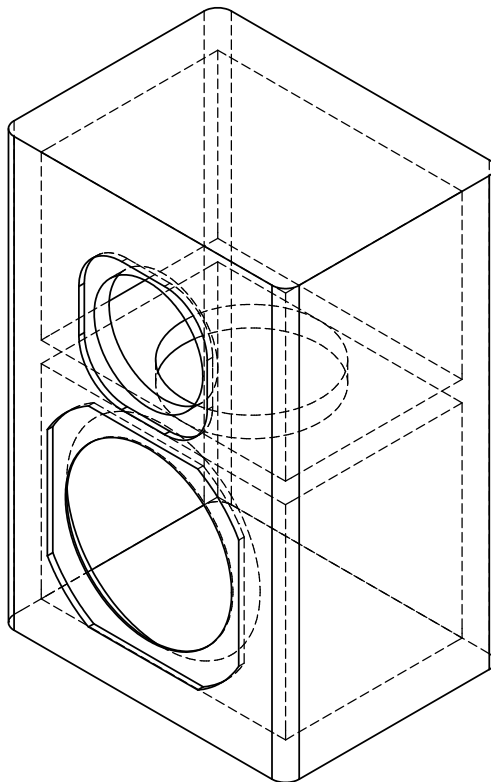

Sealed  
Focal TC120TD5  
one Focal 7W4411

-3dB = 73 Hz

10 ohm impedance  
2.83 volt = 86 dB

10.5 x 8 x 15.75 inch  
volume = 0.45 feet

0.75 MDF  
line all walls with  
Black Hole 5

Front View

Sealed  
Focal TC120TD5  
one Focal 7W4411

0.75 MDF  
line all walls with  
Black Hole 5

Side View

Sealed  
Focal TC120TD5  
one Focal 7W4411

0.75 MDF  
line all walls with  
Black Hole 5

Top View

Sealed  
Focal TC120TD5  
one Focal 7W4411

-3dB = 73 Hz

10 ohm impedance  
2.83 volt = 86 dB

10.5 x 8 x 15.75 inch  
volume = 0.45 feet

0.75 MDF  
line all walls with  
Black Hole 5