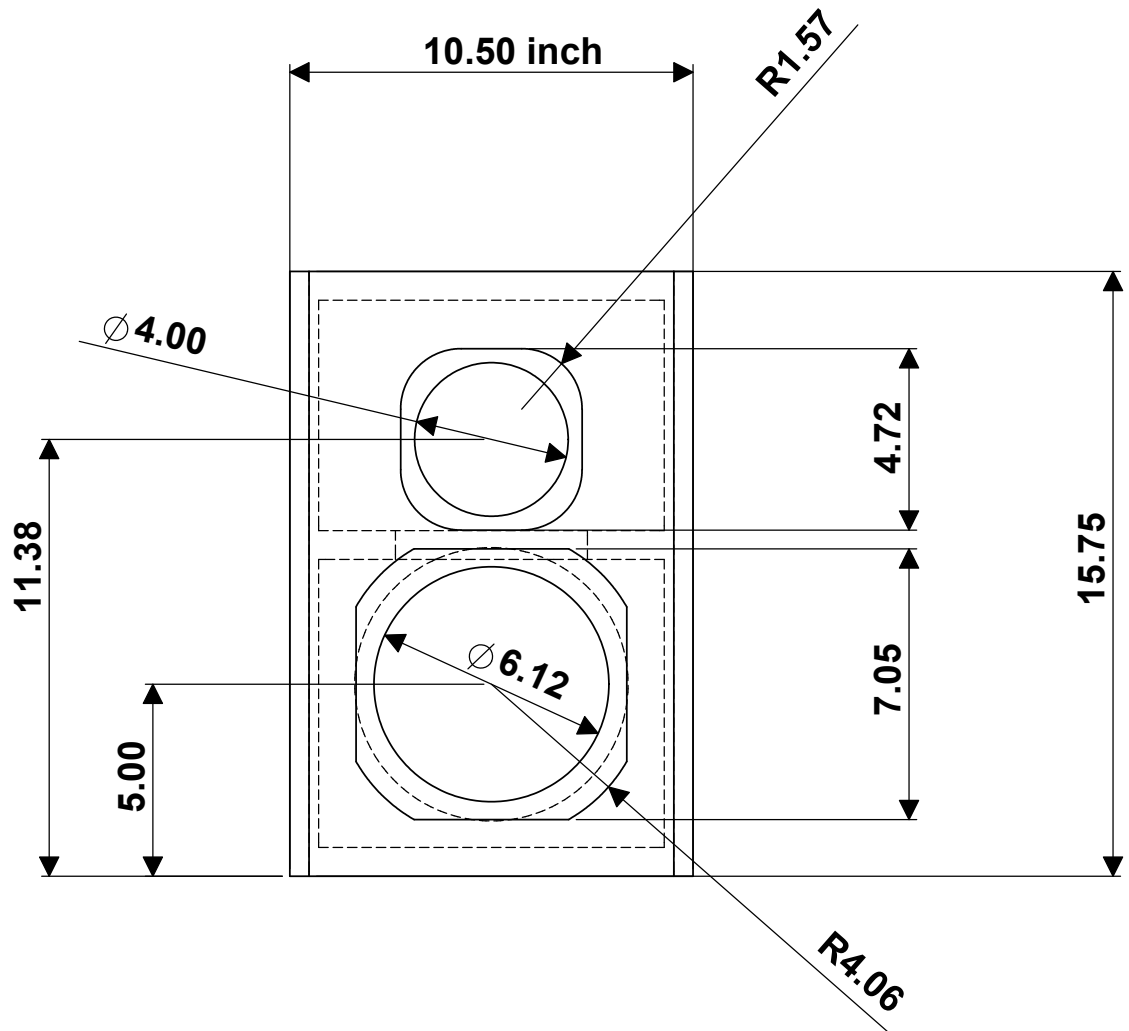

Sealed  
Focal TC120TD5  
one Focal 7W4411

-3dB = 73 Hz

10 ohm impedance  
2.83 volt = 86 dB

10.5 x 8 x 15.75 inch  
volume = 0.45 feet

0.75 MDF  
line all walls with  
Black Hole 5

Front View

Sealed  
Focal TC120TD5  
one Focal 7W4411

0.75 MDF  
line all walls with  
Black Hole 5

Side View

Sealed  
Focal TC120TD5  
one Focal 7W4411

0.75 MDF  
line all walls with  
Black Hole 5

Top View

Sealed  
Focal TC120TD5  
one Focal 7W4411

-3dB = 73 Hz

10 ohm impedance  
2.83 volt = 86 dB

10.5 x 8 x 15.75 inch  
volume = 0.45 feet

0.75 MDF  
line all walls with  
Black Hole 5