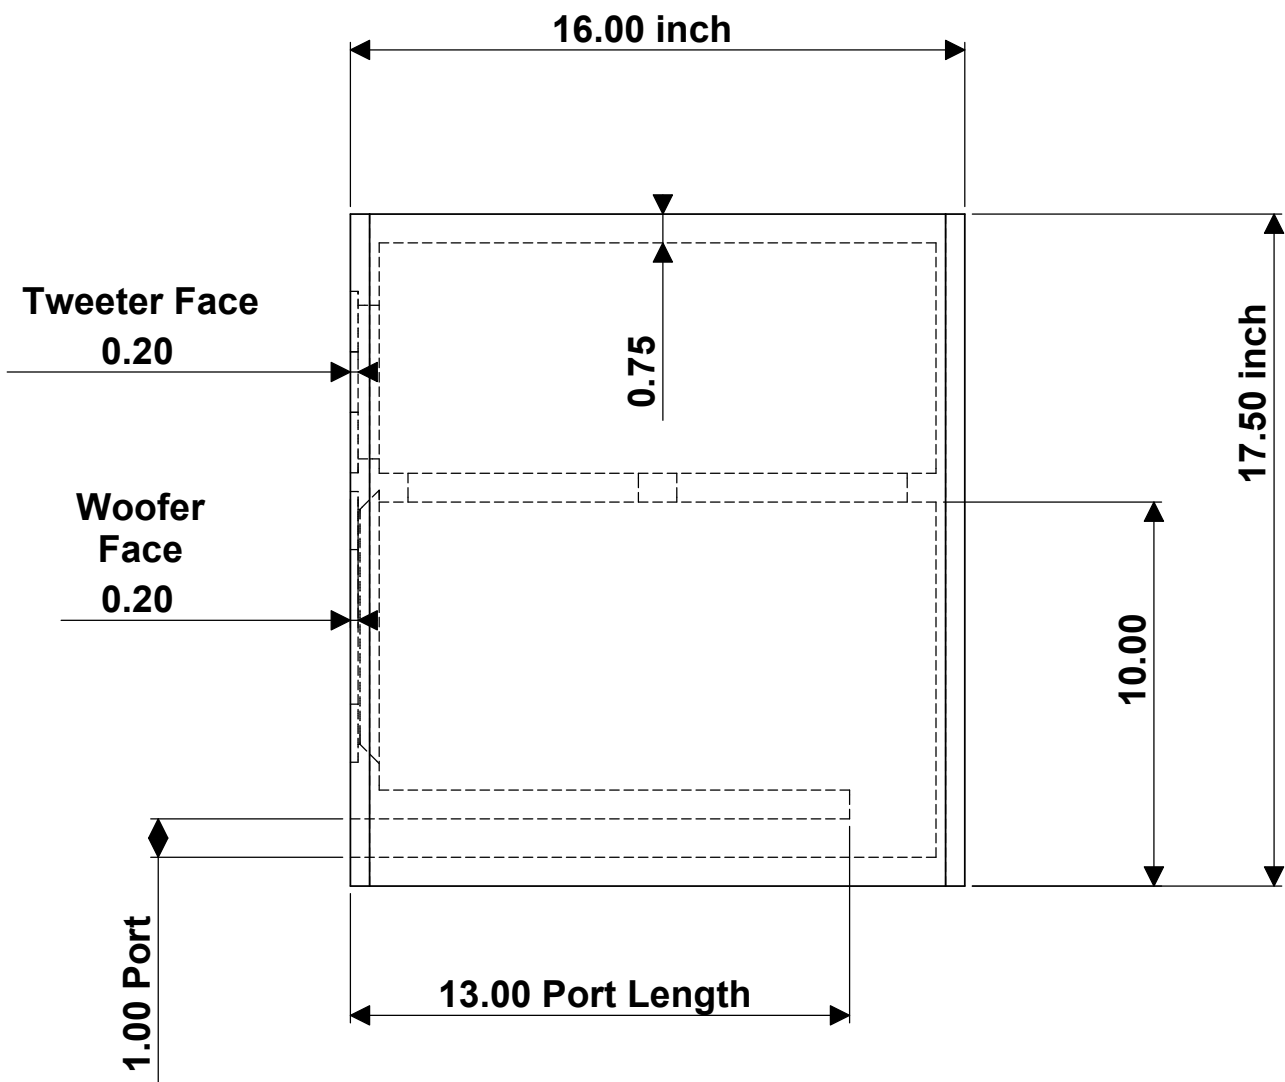

Vented
Focal TC120TD5
one Focal 7W4411

-3dB = 40 Hz
port = 40 Hz

10 ohm impedance
2.83 volt = 86 dB

10.5 x 16 x 17.5 inch
volume = 1.0 feet

0.75 MDF
line all walls with
Black Hole 5

Front View

Vented
Focal TC120TD5
one Focal 7W4411

0.75 MDF
line all walls with
Black Hole 5

Side View

Vented
Focal TC120TD5
one Focal 7W4411

0.75 MDF
line all walls with
Black Hole 5

Top View

Vented
Focal TC120TD5
one Focal 7W4411

-3dB = 40 Hz
port = 40 Hz

10 ohm impedance
2.83 volt = 86 dB

10.5 x 16 x 17.5 inch
volume = 1.0 feet

0.75 MDF
line all walls with
Black Hole 5