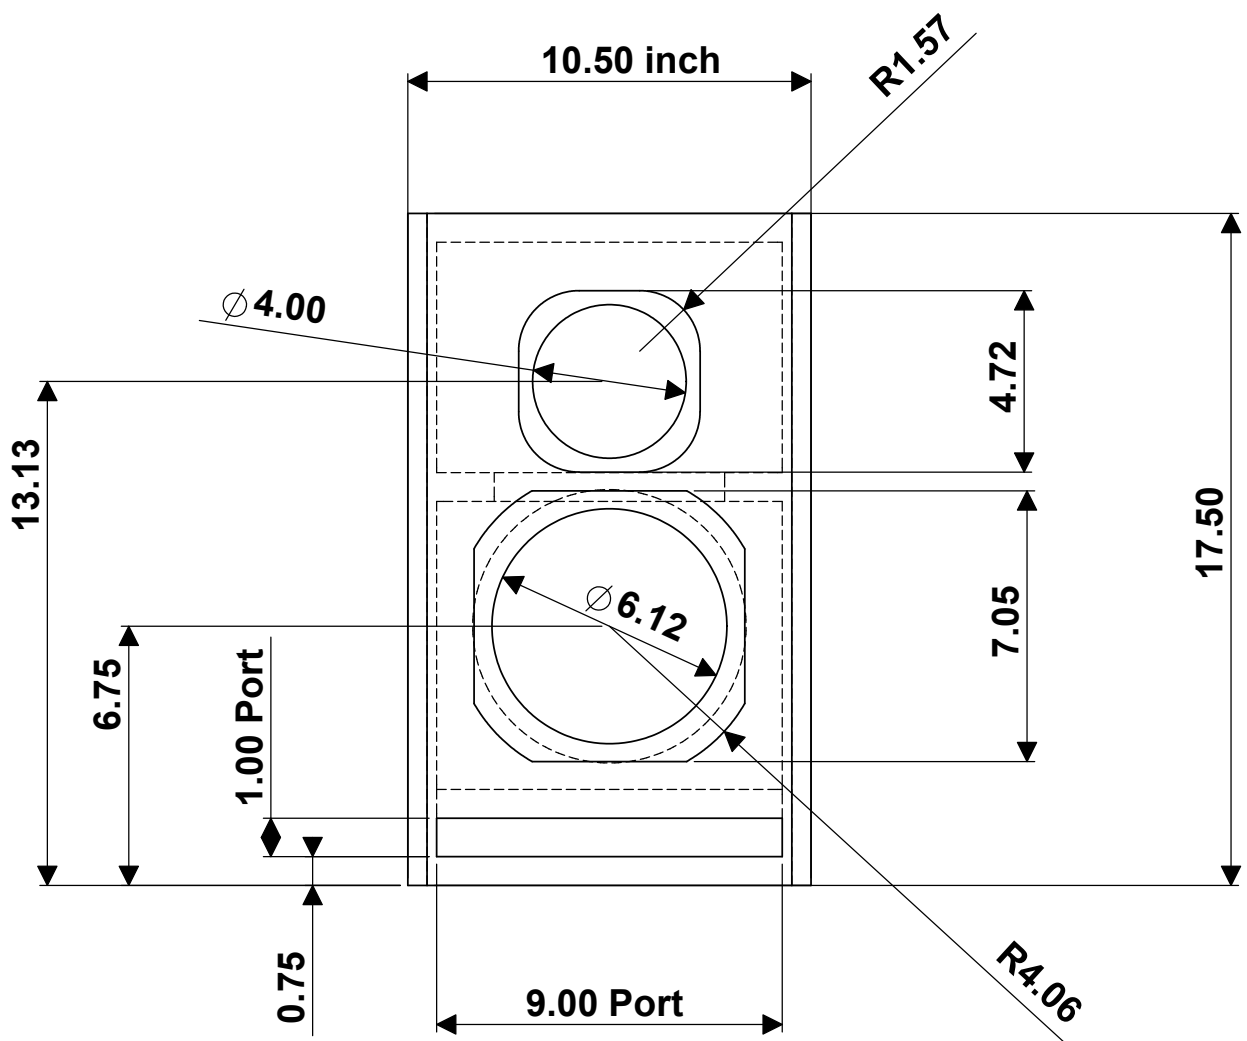

Vented
Focal TC120TD5
one Focal 7W4411

-3dB = 40 Hz
port = 40 Hz

10 ohm impedance
2.83 volt = 86 dB

10.5 x 16 x 17.5 inch
volume = 1.0 feet

0.75 MDF
line all walls with
Black Hole 5

Front View

Vented
Focal TC120TD5
one Focal 7W4411

0.75 MDF
line all walls with
Black Hole 5

Side View

Vented
Focal TC120TD5
one Focal 7W4411

0.75 MDF
line all walls with
Black Hole 5

Top View

Vented
Focal TC120TD5
one Focal 7W4411

-3dB = 40 Hz
port = 40 Hz

10 ohm impedance
2.83 volt = 86 dB

10.5 x 16 x 17.5 inch
volume = 1.0 feet

0.75 MDF
line all walls with
Black Hole 5