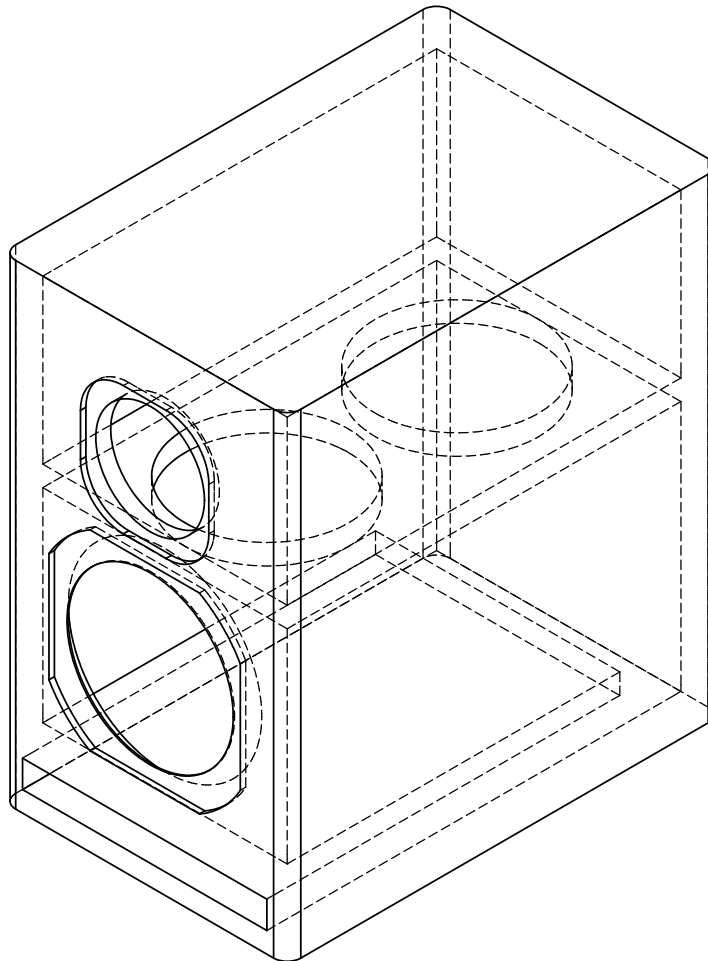

Vented
Focal TC120TD5
one Focal 7W4411

-3dB = 40 Hz
port = 40 Hz

10 ohm impedance
2.83 volt = 86 dB

10.5 x 16 x 17.5 inch
volume = 1.0 feet

0.75 MDF
line all walls with
Black Hole 5

Front View

Vented
Focal TC120TD5
one Focal 7W4411

0.75 MDF
line all walls with
Black Hole 5

Side View

Vented
Focal TC120TD5
one Focal 7W4411

0.75 MDF
line all walls with
Black Hole 5

Top View

Vented
Focal TC120TD5
one Focal 7W4411

-3dB = 40 Hz
port = 40 Hz

10 ohm impedance
2.83 volt = 86 dB

10.5 x 16 x 17.5 inch
volume = 1.0 feet

0.75 MDF
line all walls with
Black Hole 5