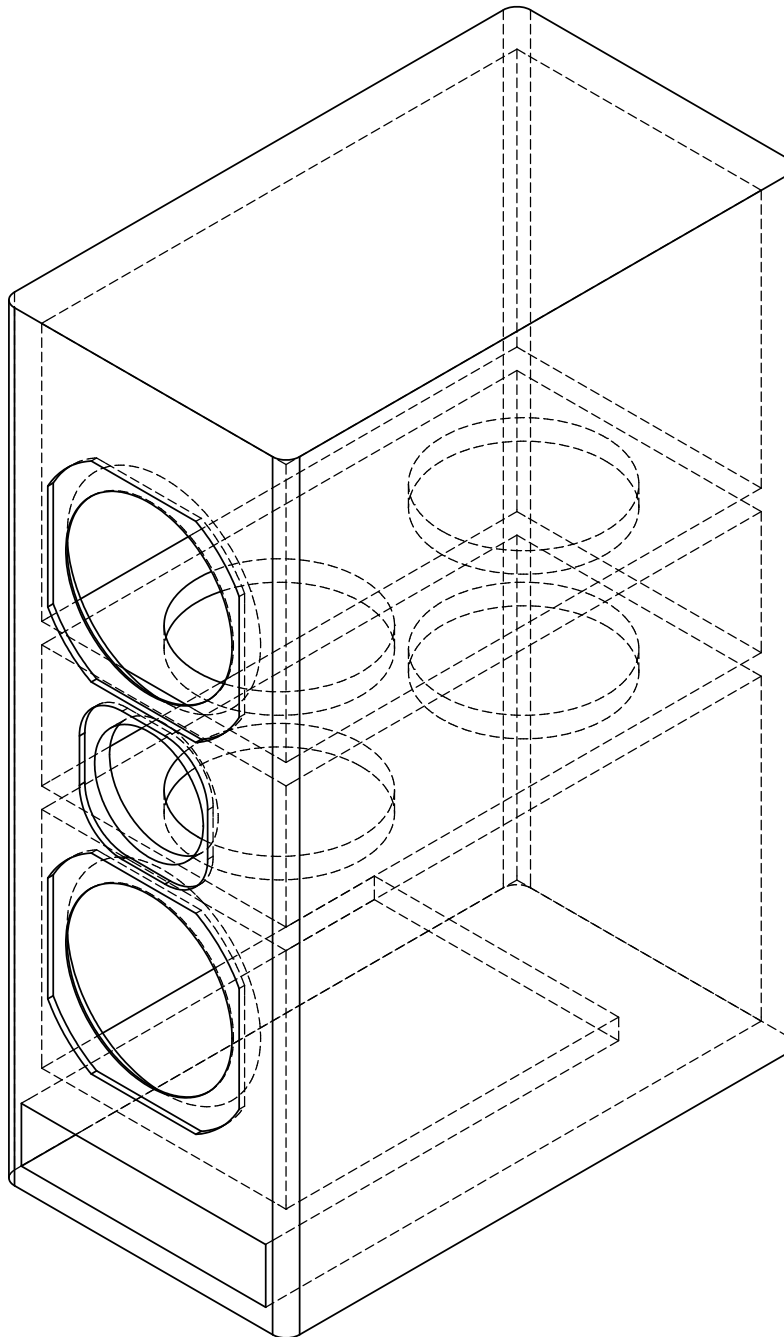

MTM Vented
Focal TC120TD5
two Focal 7W4411

-3dB = 40 Hz
port = 40 Hz

5 ohm impedance
2.83 volt = 92 dB

10.5 x 19 x 28 inch
volume = 2.0 feet

0.75 MDF
line all walls with
Black Hole 5

Front View

MTM Vented
Focal TC120TD5
two Focal 7W4411

0.75 MDF
line all walls with
Black Hole 5

Side View

MTM Vented
Focal TC120TD5
two Focal 7W4411

0.75 MDF
line all walls with
Black Hole 5

Top View

MTM Vented
Focal TC120TD5
two Focal 7W4411

-3dB = 40 Hz
port = 40 Hz

5 ohm impedance
2.83 volt = 92 dB

10.5 x 19 x 28 inch
volume = 2.0 feet

0.75 MDF
line all walls with
Black Hole 5