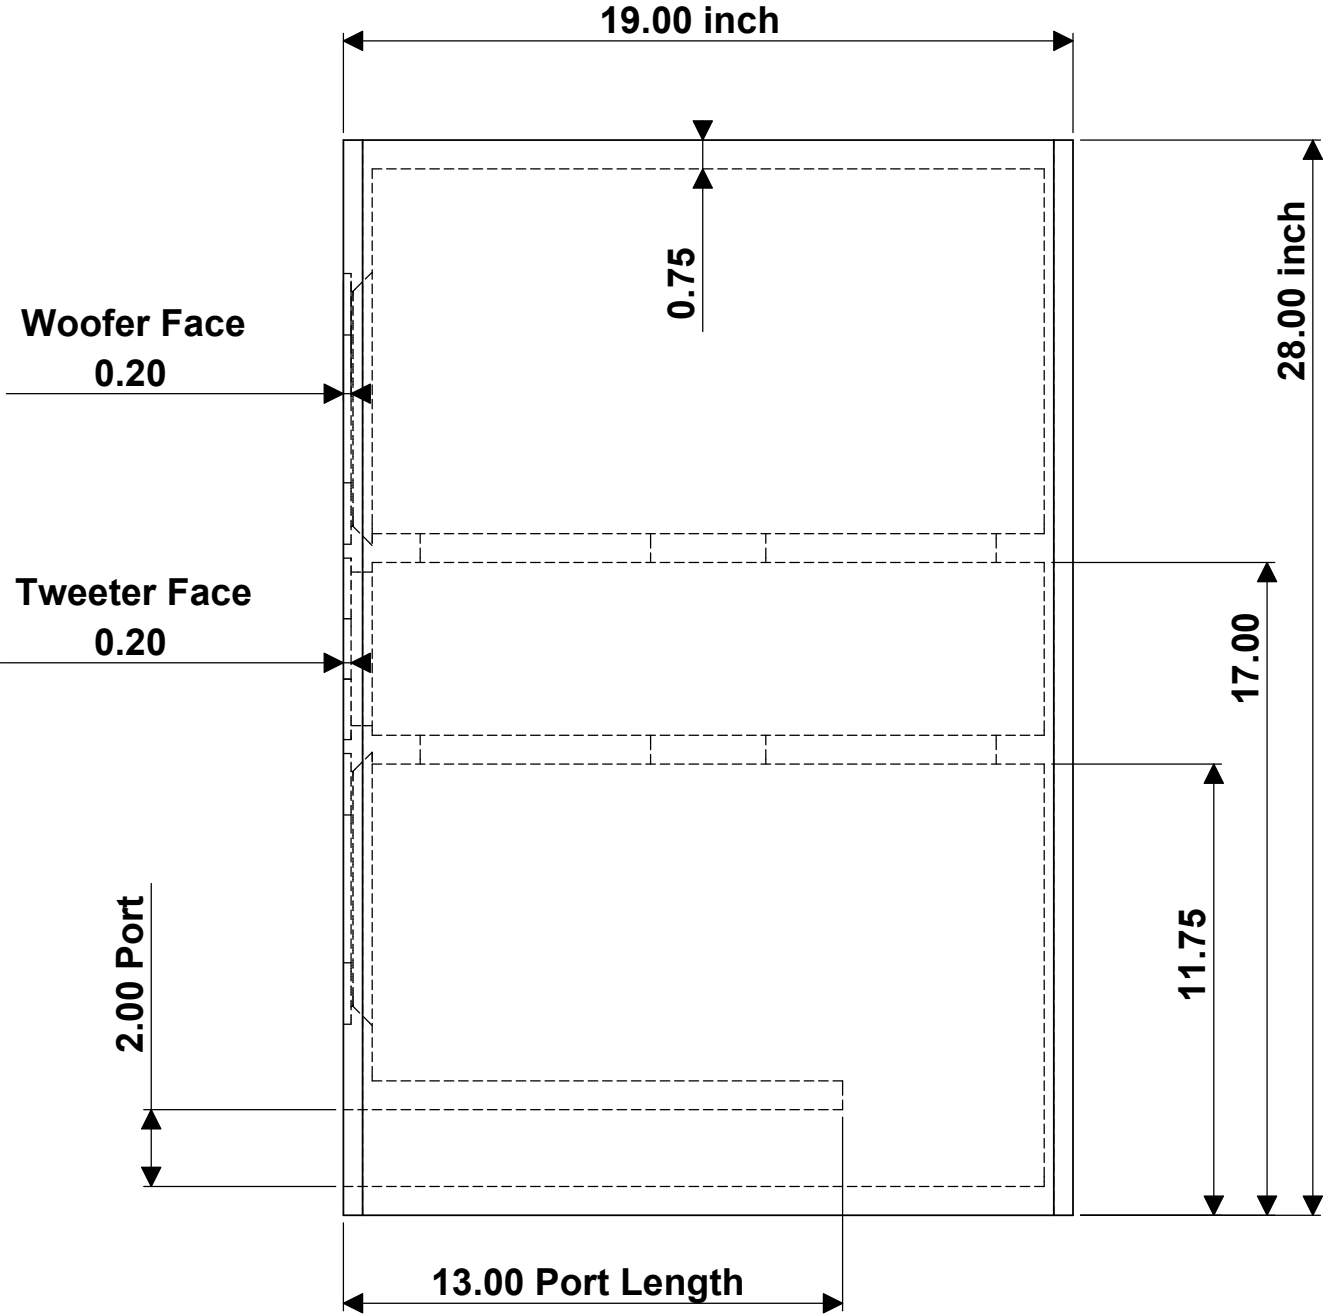

MTM Vented
Focal TC120TD5
two Focal 7W4411

-3dB = 40 Hz
port = 40 Hz

5 ohm impedance
2.83 volt = 92 dB

10.5 x 19 x 28 inch
volume = 2.0 feet

0.75 MDF
line all walls with
Black Hole 5

Front View

MTM Vented
Focal TC120TD5
two Focal 7W4411

0.75 MDF
line all walls with
Black Hole 5

Side View

MTM Vented
Focal TC120TD5
two Focal 7W4411

0.75 MDF
line all walls with
Black Hole 5

Top View

MTM Vented
Focal TC120TD5
two Focal 7W4411

-3dB = 40 Hz
port = 40 Hz

5 ohm impedance
2.83 volt = 92 dB

10.5 x 19 x 28 inch
volume = 2.0 feet

0.75 MDF
line all walls with
Black Hole 5