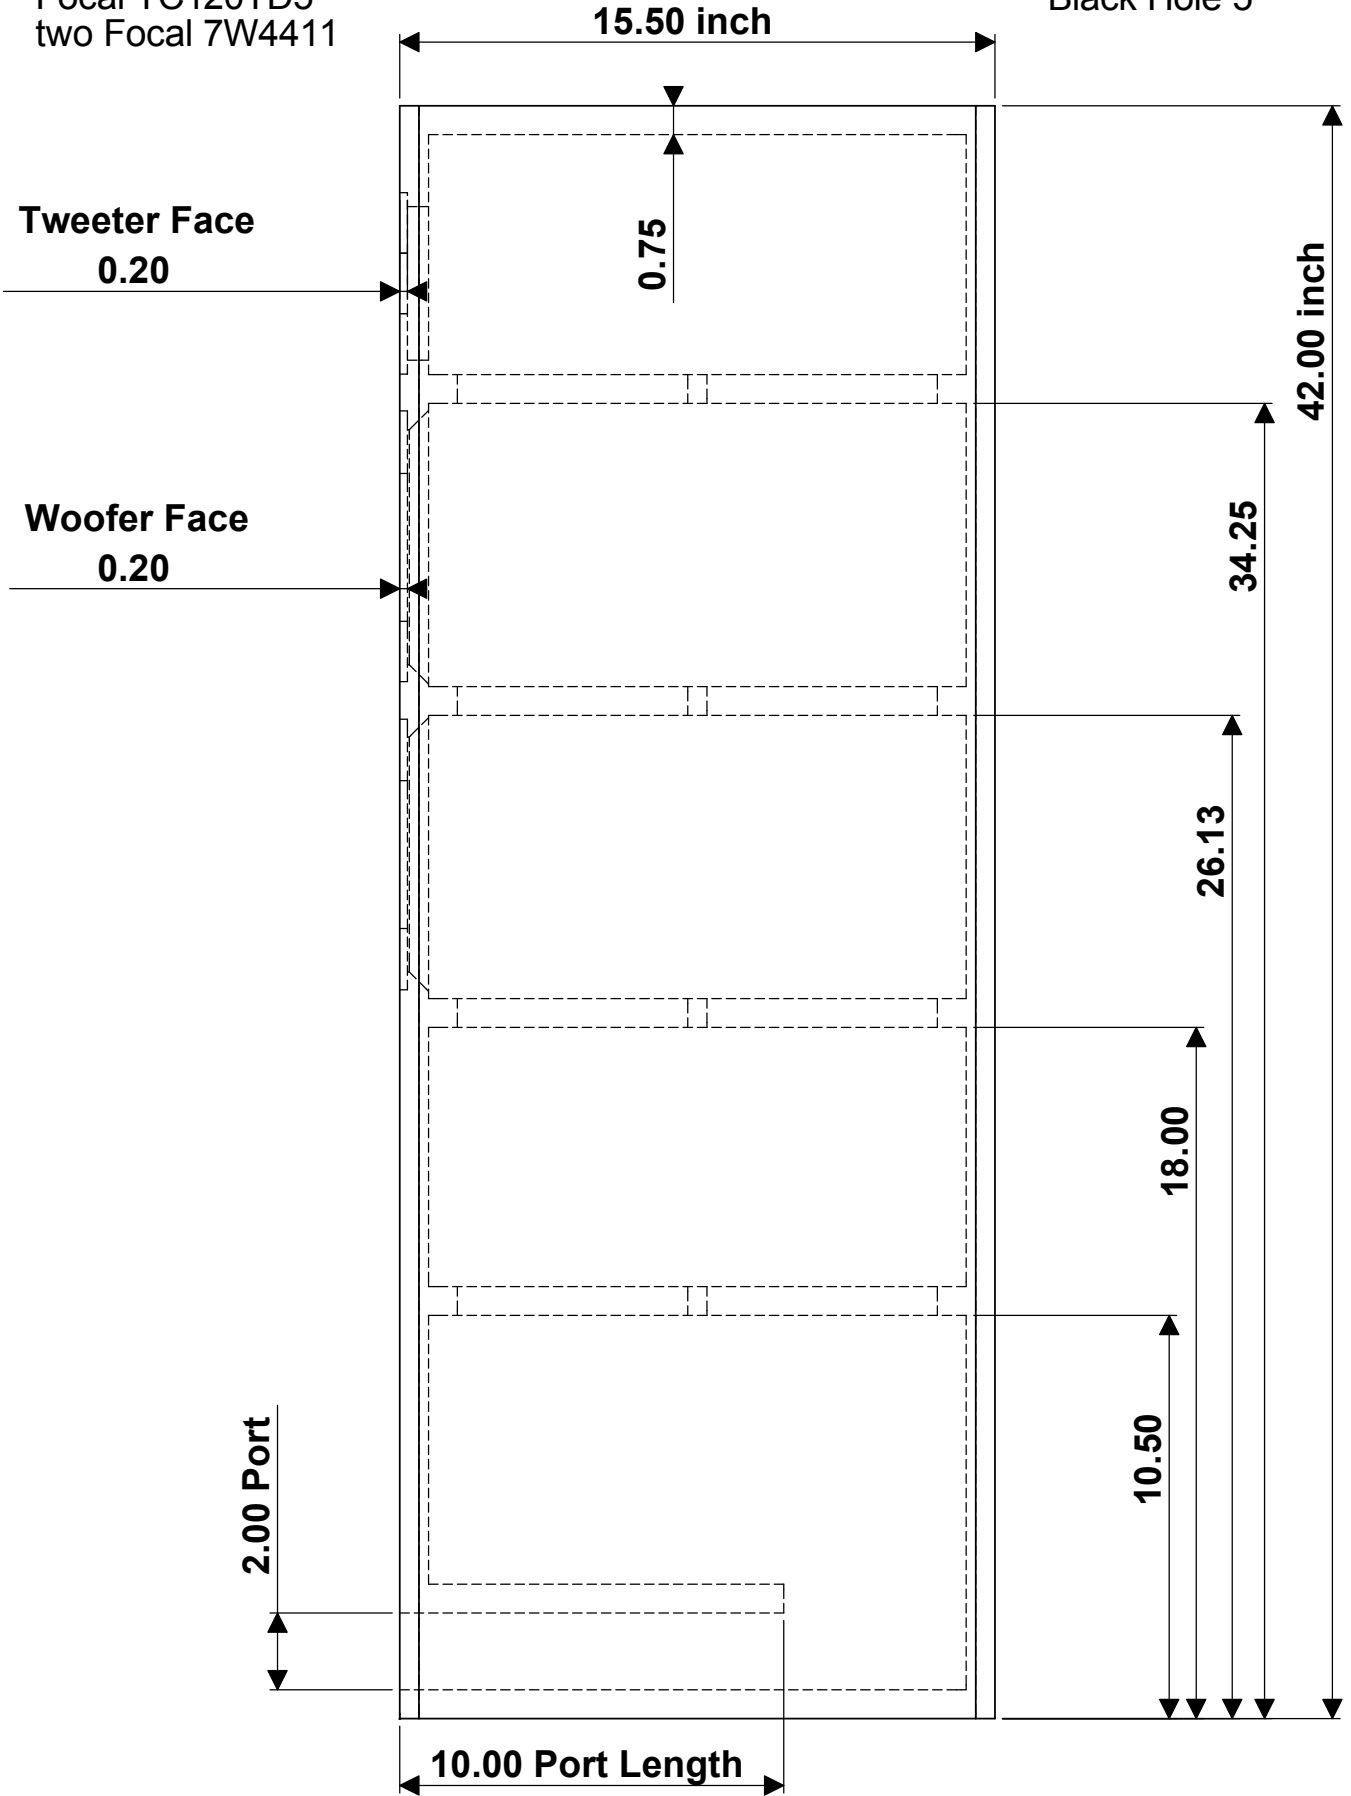

TMM Tower
Focal TC120TD5
two Focal 7W4411

-3dB = 38 Hz
port = 40 Hz

5 ohm impedance
2.83 volt = 92 dB

10.5 x 15.5 x 42 inch
volume = 2.5 feet

0.75 MDF
line all walls with
Black Hole 5

Front View

TMM Tower
Focal TC120TD5
two Focal 7W4411

0.75 MDF
line all walls with
Black Hole 5

Side View

TMM Tower
Focal TC120TD5
two Focal 7W4411

0.75 MDF
line all walls with
Black Hole 5

Top View

TMM Tower
Focal TC120TD5
two Focal 7W4411

-3dB = 38 Hz
port = 40 Hz

5 ohm impedance
2.83 volt = 92 dB

10.5 x 15.5 x 42 inch
volume = 2.5 feet

0.75 MDF
line all walls with
Black Hole 5