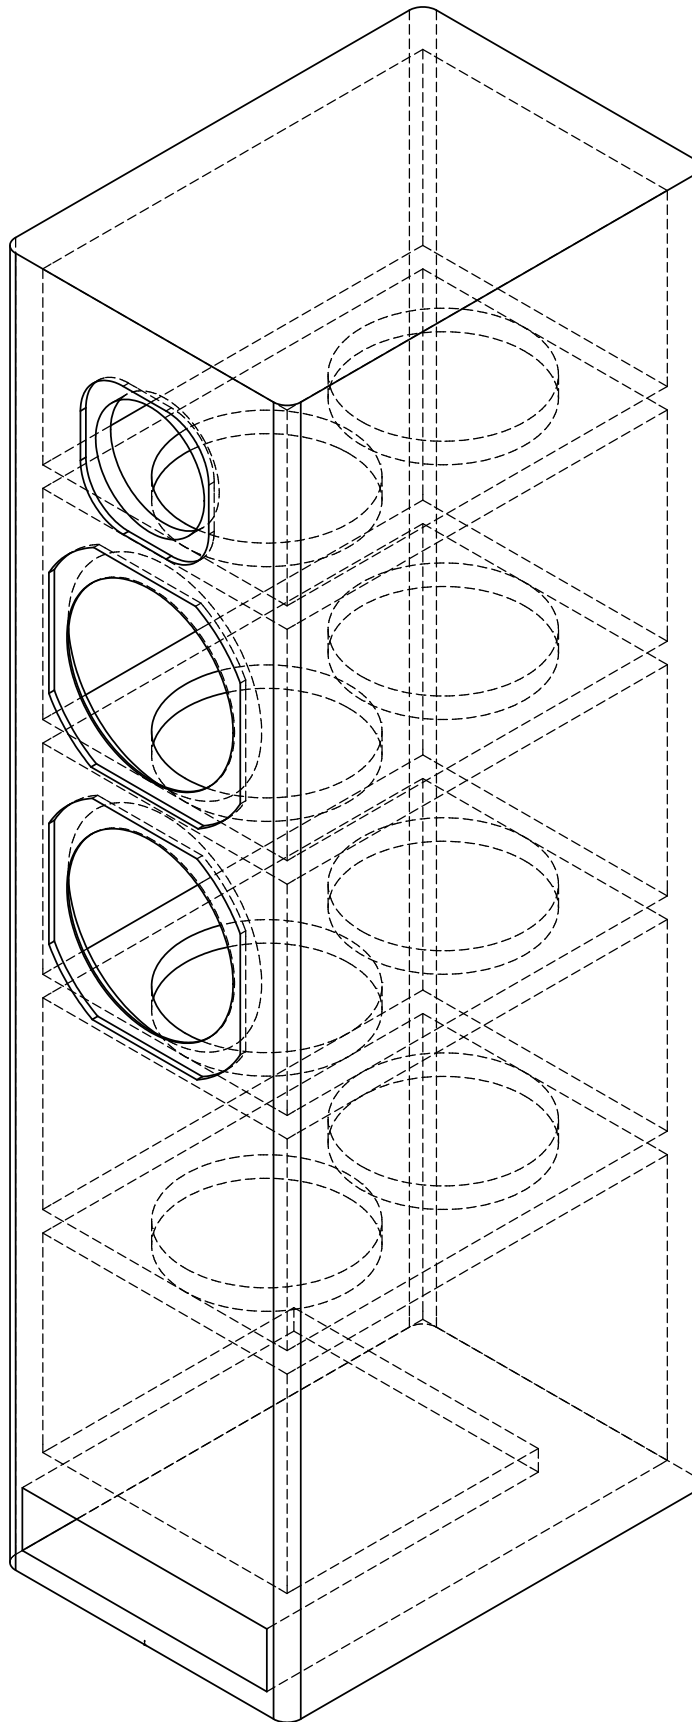

TMM Tower
Focal TC120TD5
two Focal 7W4411

-3dB = 38 Hz
port = 40 Hz

5 ohm impedance
2.83 volt = 92 dB

10.5 x 15.5 x 42 inch
volume = 2.5 feet

0.75 MDF
line all walls with
Black Hole 5

Front View

TMM Tower
Focal TC120TD5
two Focal 7W4411

0.75 MDF
line all walls with
Black Hole 5

Side View

TMM Tower
Focal TC120TD5
two Focal 7W4411

0.75 MDF
line all walls with
Black Hole 5

Top View

TMM Tower
Focal TC120TD5
two Focal 7W4411

-3dB = 38 Hz
port = 40 Hz

5 ohm impedance
2.83 volt = 92 dB

10.5 x 15.5 x 42 inch
volume = 2.5 feet

0.75 MDF
line all walls with
Black Hole 5