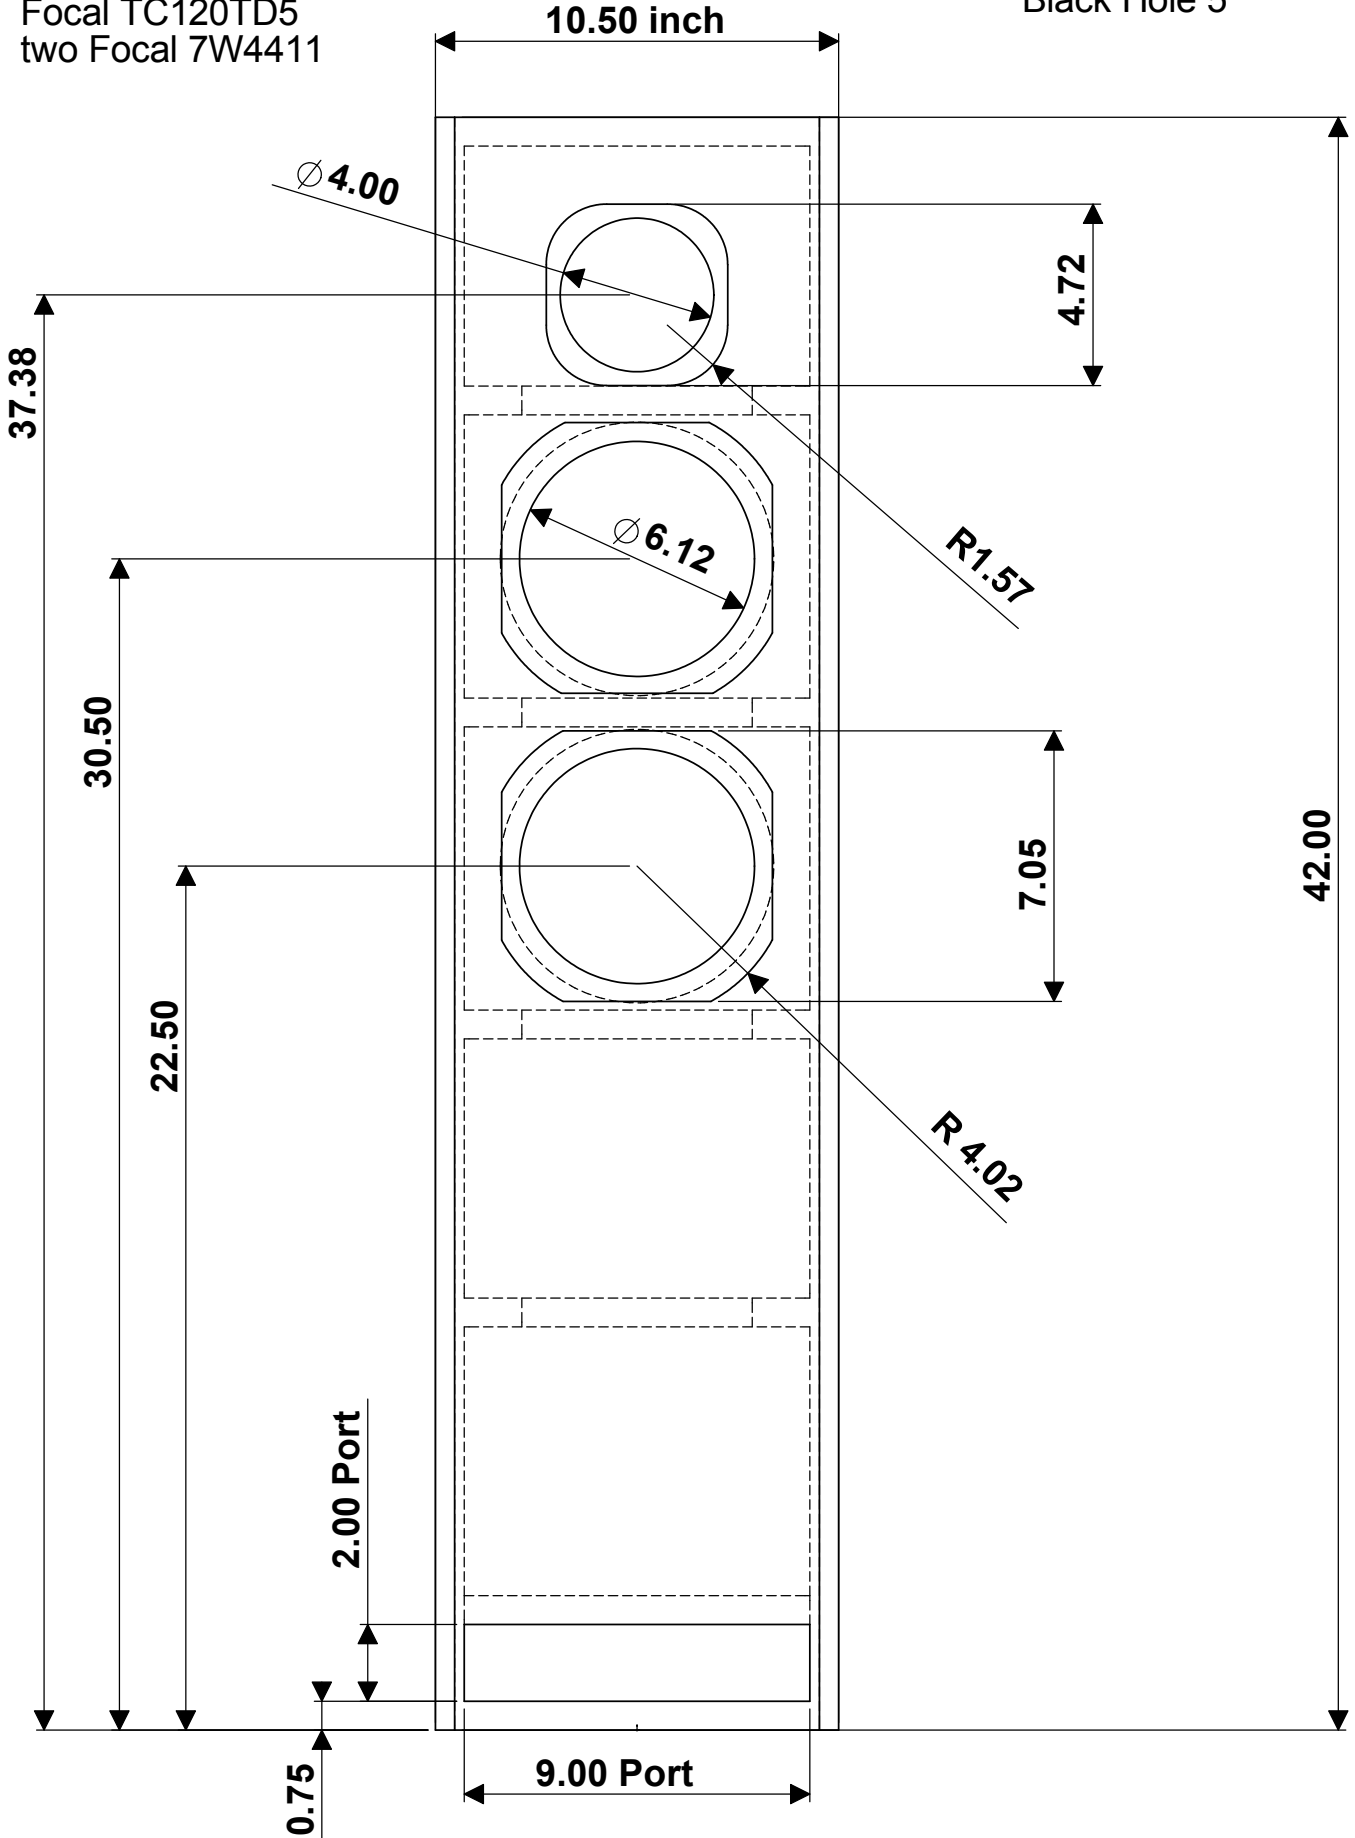

TMM Tower
Focal TC120TD5
two Focal 7W4411

-3dB = 38 Hz
port = 40 Hz

5 ohm impedance
2.83 volt = 92 dB

10.5 x 15.5 x 42 inch
volume = 2.5 feet

0.75 MDF
line all walls with
Black Hole 5

Front View

TMM Tower
Focal TC120TD5
two Focal 7W4411

0.75 MDF
line all walls with
Black Hole 5

Side View

TMM Tower
Focal TC120TD5
two Focal 7W4411

0.75 MDF
line all walls with
Black Hole 5

Top View

TMM Tower
Focal TC120TD5
two Focal 7W4411

-3dB = 38 Hz
port = 40 Hz

5 ohm impedance
2.83 volt = 92 dB

10.5 x 15.5 x 42 inch
volume = 2.5 feet

0.75 MDF
line all walls with
Black Hole 5