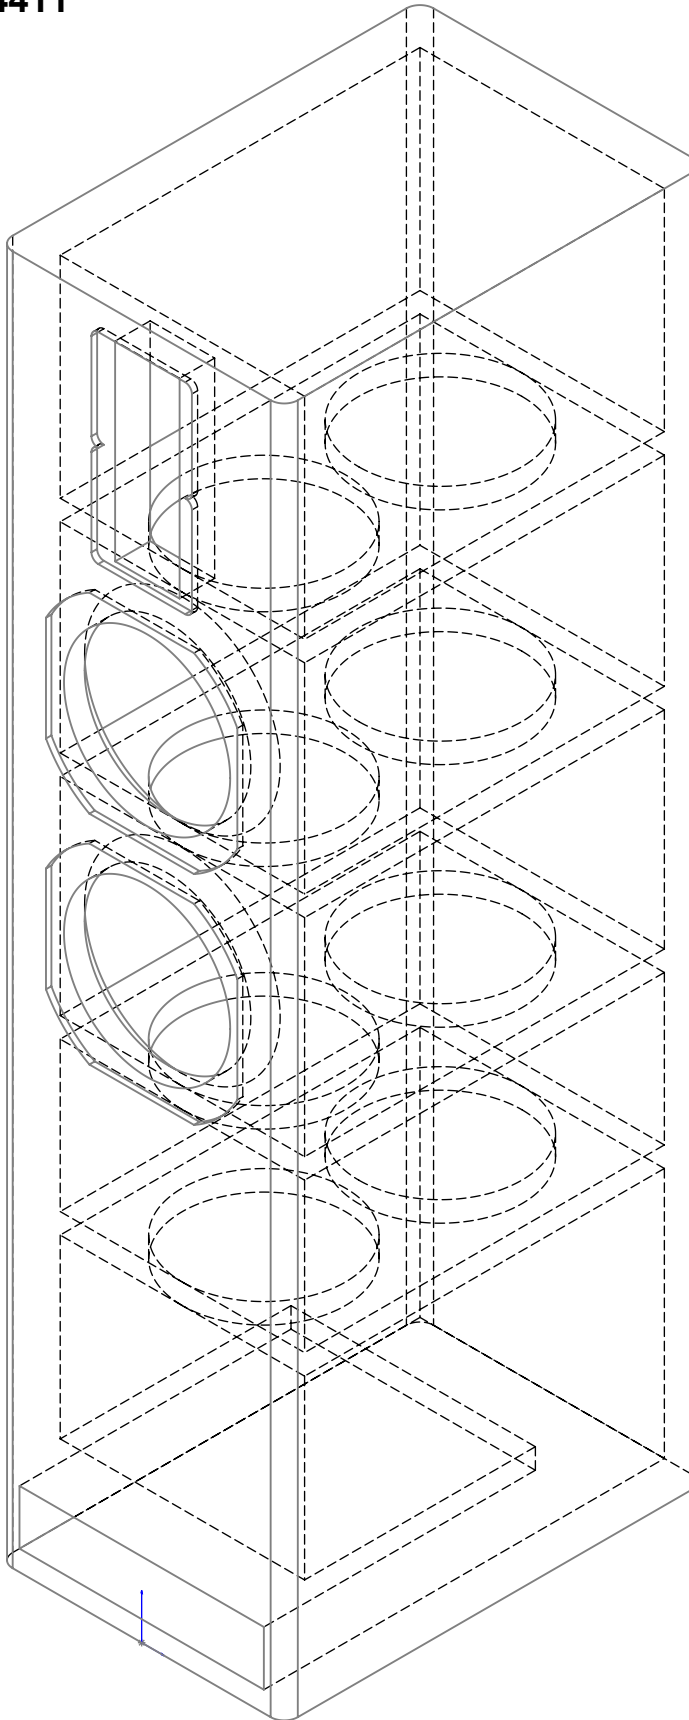

**two Raven R1 + two 7W Tower**

**two Raven R1  
two Focal 7W4411**

**-3dB = 38 Hz  
port = 40 Hz**

**5 ohm impedance  
2.83 volt = 92 dB**

**10.5 x 15.5 x 42 inch  
volume = 2.5 feet**

**0.75 MDF  
line all walls with  
Black Hole 5**

**Front View**

**two Raven R1 + two 7W Tower**

**two Raven R1  
two Focal 7W4411**

**0.75 MDF  
line all walls with  
Black Hole 5**

**Side View**

**two Raven R1 + two 7W  
Tower**

**0.75 MDF  
line all walls with  
Black Hole 5**

**two Raven R1  
two Focal 7W4411**

**Raven Face  
0.21**

**Woofers Face  
0.20**

**2.00 Port**

**10.00 Port Length**

**15.50 inch**

**0.75**

**42.00 inch**

**5 ohm impedance  
2.83 volt = 92 dB**

**10.5 x 15.5 x 42 inch  
volume = 2.5 feet**

**0.75 MDF  
line all walls with  
Black Hole 5**