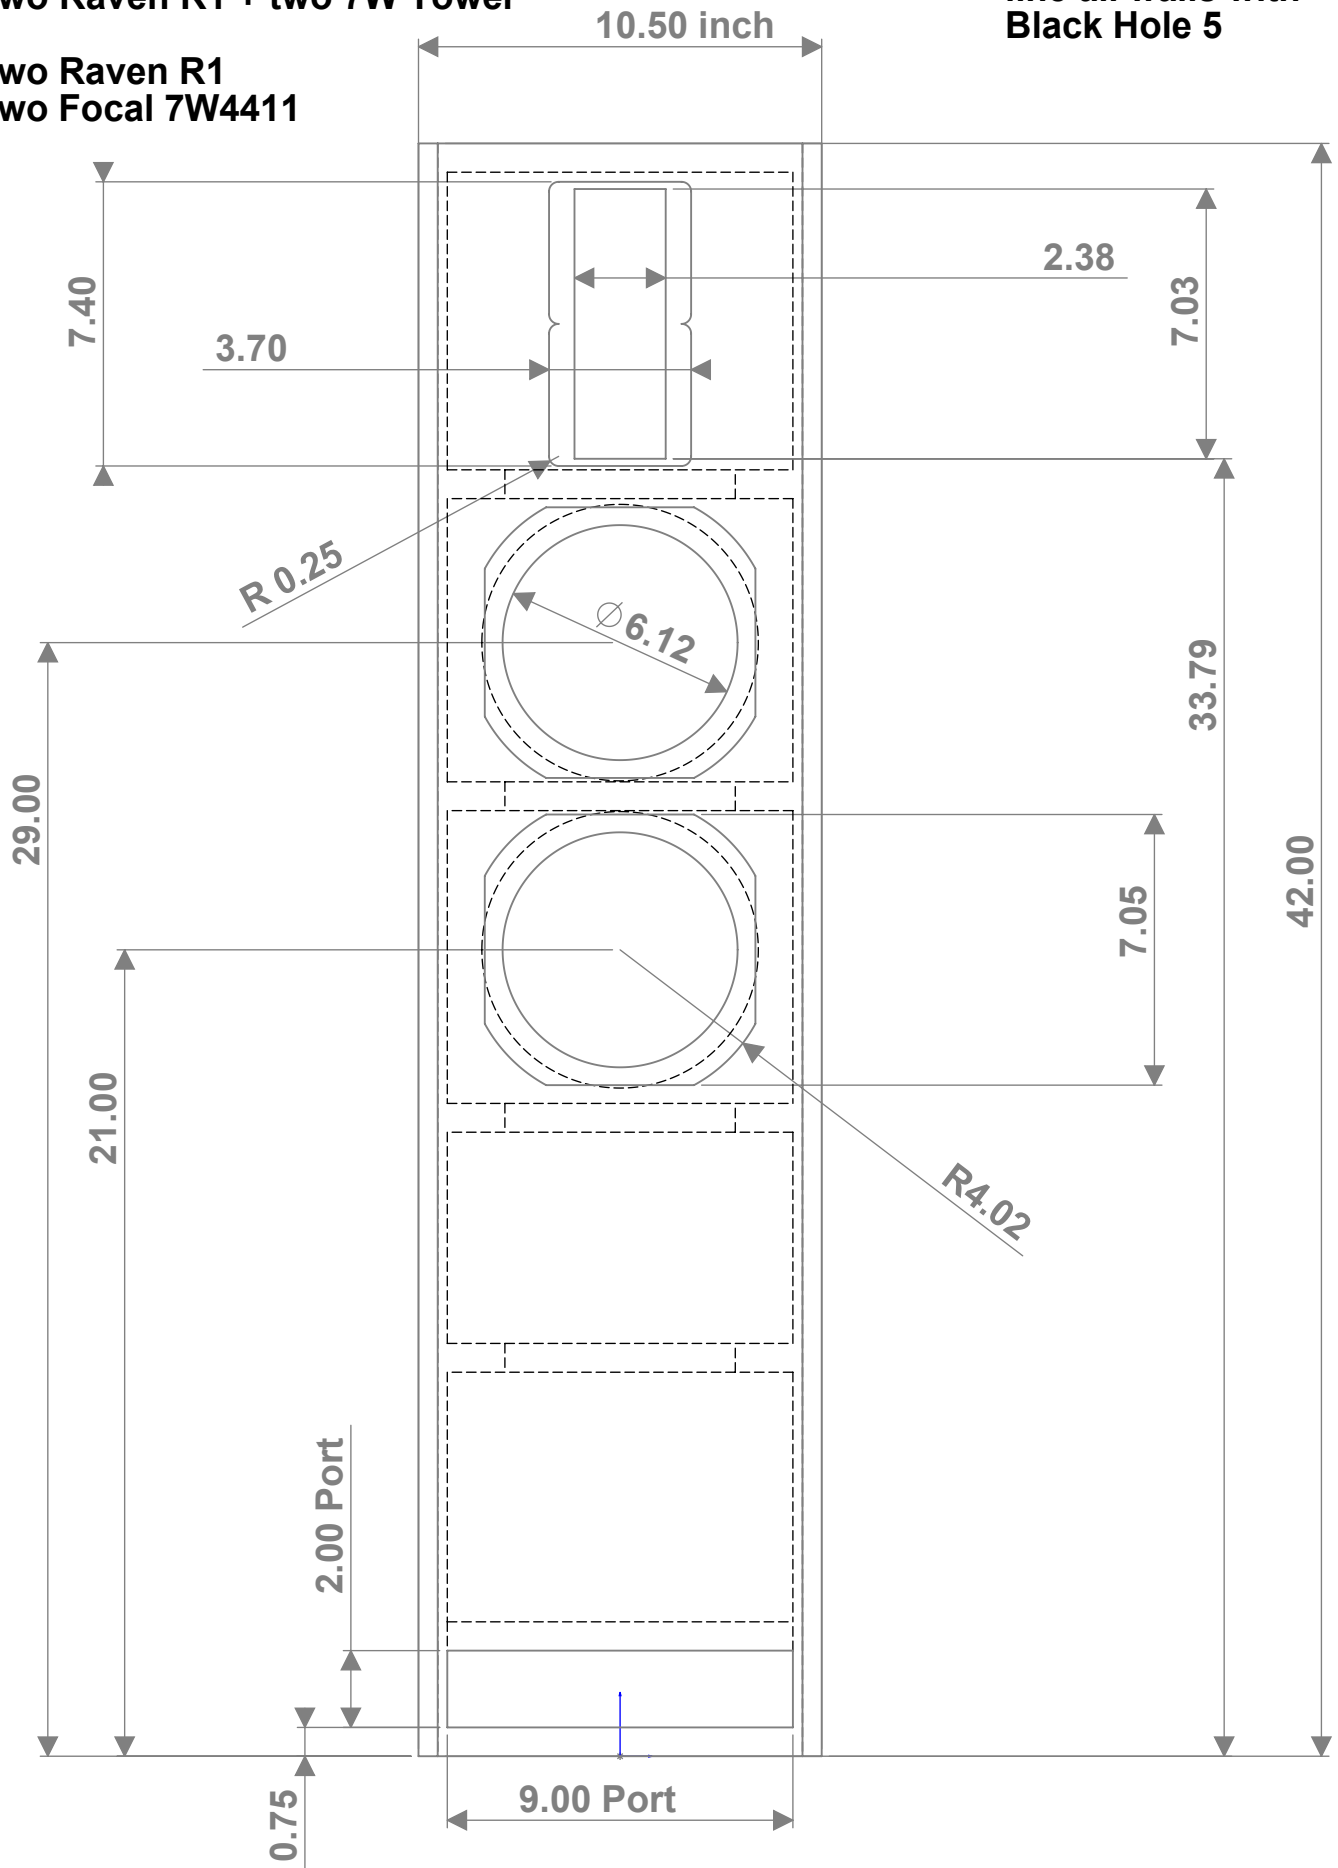

**two Raven R1 + two 7W Tower**

**two Raven R1  
two Focal 7W4411**

**-3dB = 38 Hz  
port = 40 Hz**

**5 ohm impedance  
2.83 volt = 92 dB**

**10.5 x 15.5 x 42 inch  
volume = 2.5 feet**

**0.75 MDF  
line all walls with  
Black Hole 5**

**Front View**

**two Raven R1 + two 7W Tower**

**two Raven R1  
two Focal 7W4411**

**0.75 MDF  
line all walls with  
Black Hole 5**

**Side View**

**two Raven R1 + two 7W  
Tower**

**0.75 MDF  
line all walls with  
Black Hole 5**

**two Raven R1  
two Focal 7W4411**

**Raven Face  
0.21**

**Woofers Face  
0.20**

**2.00 Port**

**10.00 Port Length**

**15.50 inch**

**0.75**

**42.00 inch**

**5 ohm impedance  
2.83 volt = 92 dB**

**10.5 x 15.5 x 42 inch  
volume = 2.5 feet**

**0.75 MDF  
line all walls with  
Black Hole 5**