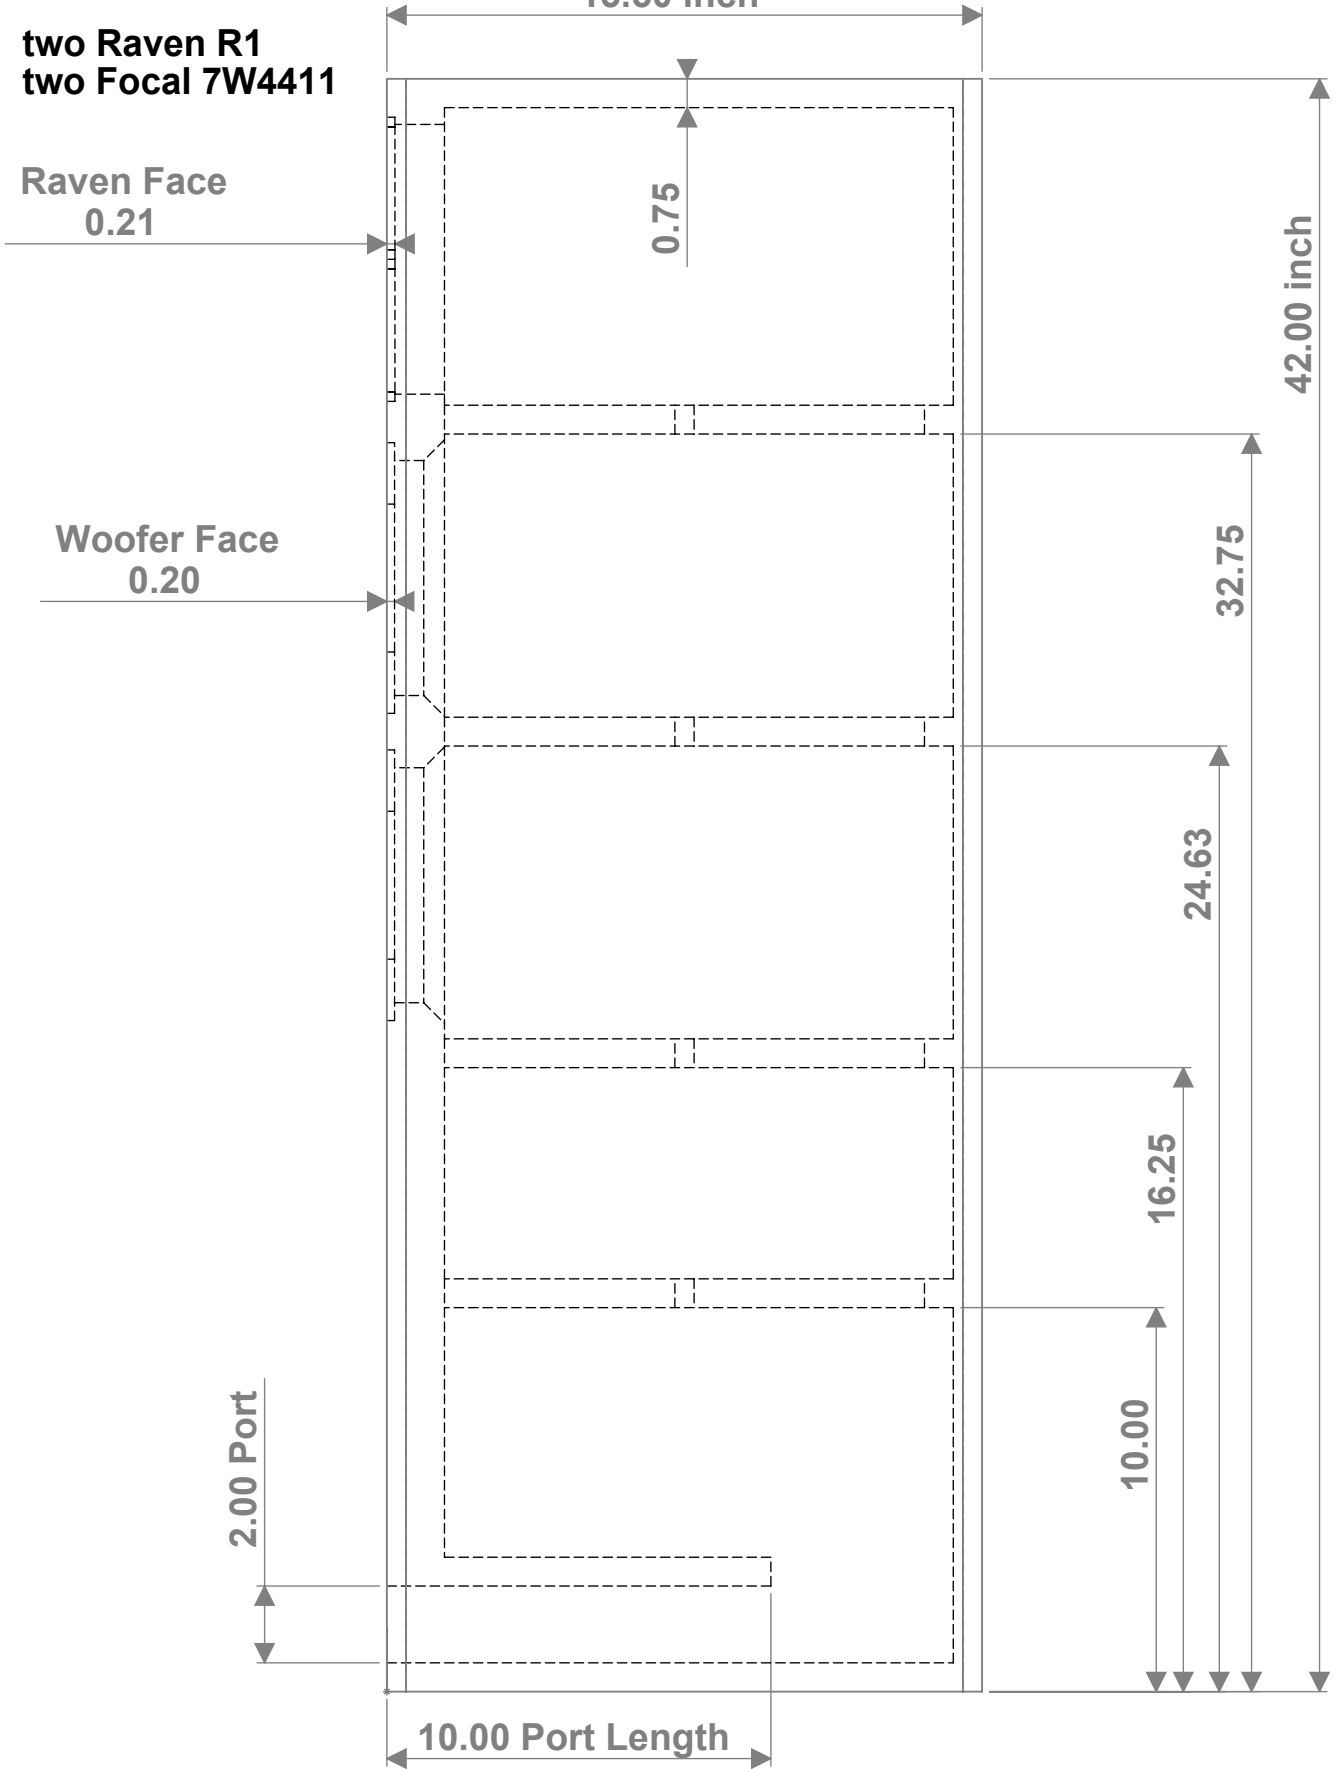

Side View

**two Raven R1 + two 7W
Tower**

**0.75 MDF
line all walls with
Black Hole 5**

**two Raven R1
two Focal 7W4411**

**Raven Face
0.21**

**Woofers Face
0.20**

2.00 Port

10.00 Port Length

15.50 inch

0.75

42.00 inch

32.75

24.63

16.25

10.00