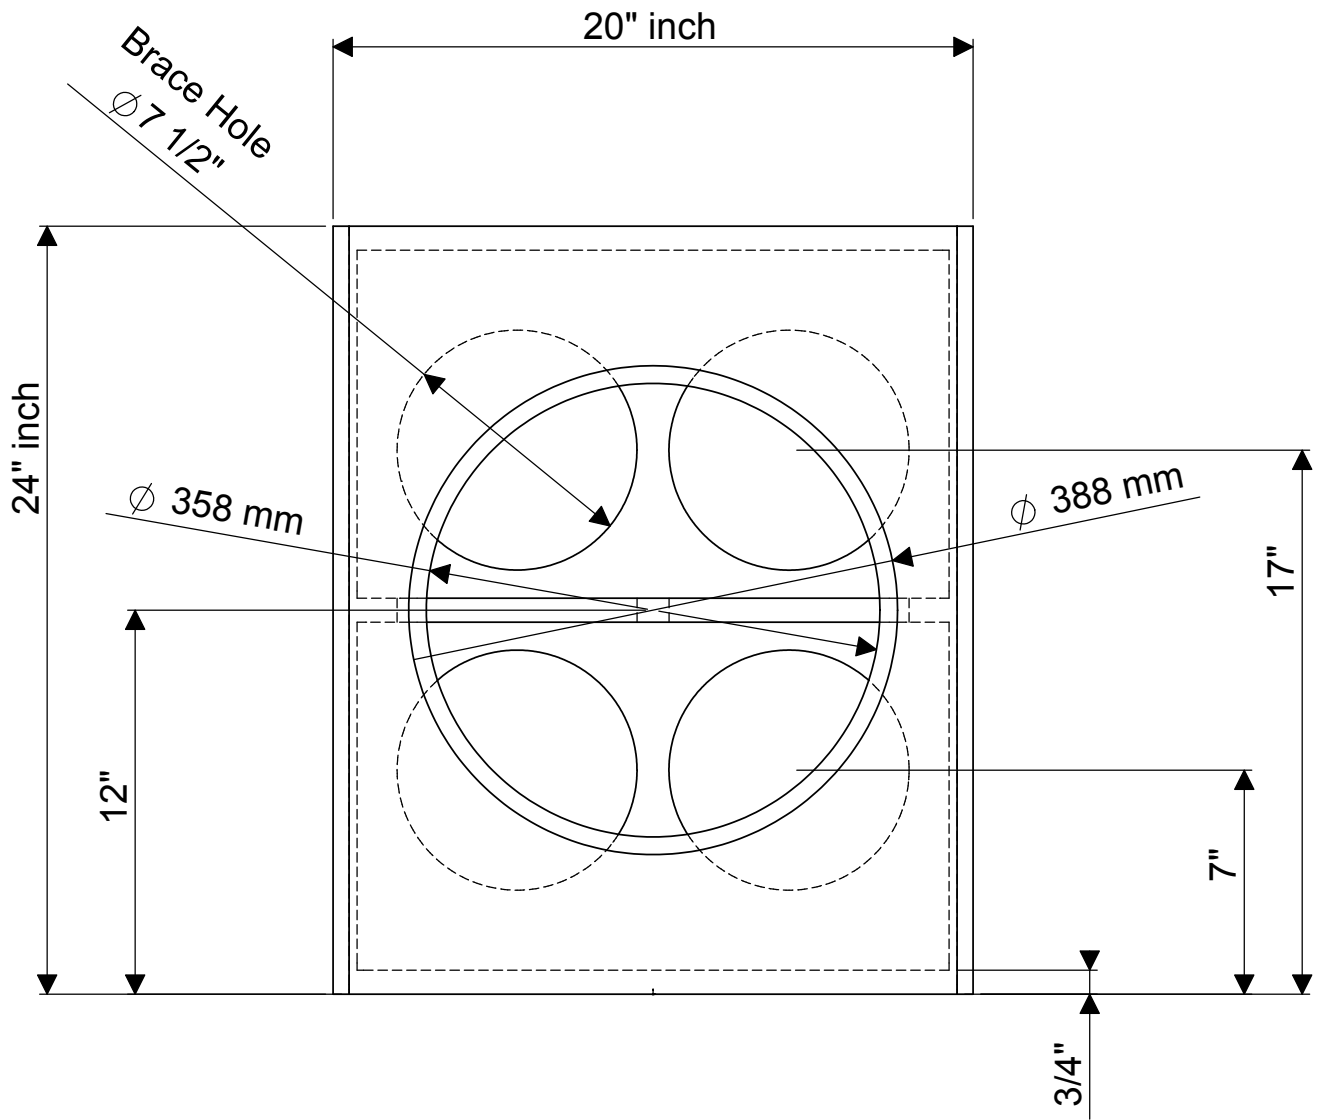

15WX Sealed

-3dB = 44 Hz

8 ohm
2.83 v = 92.5 dB

24h x 20w x 24d inch
volume = 4.5 ft

0.75 MDF
line all walls with
Black Hole 5

Front View
15WX Sealed

0.75 MDF
line all walls with
Black Hole 5

Side View
15WX Sealed

0.75 MDF
line all walls with
Black Hole 5

Top View
15WX Sealed
-3dB = 44 Hz

8 ohm
2.83 v = 92.5 dB
24h x 20w x 24d inch
volume = 4.5 ft
0.75 MDF
line all walls with
Black Hole 5