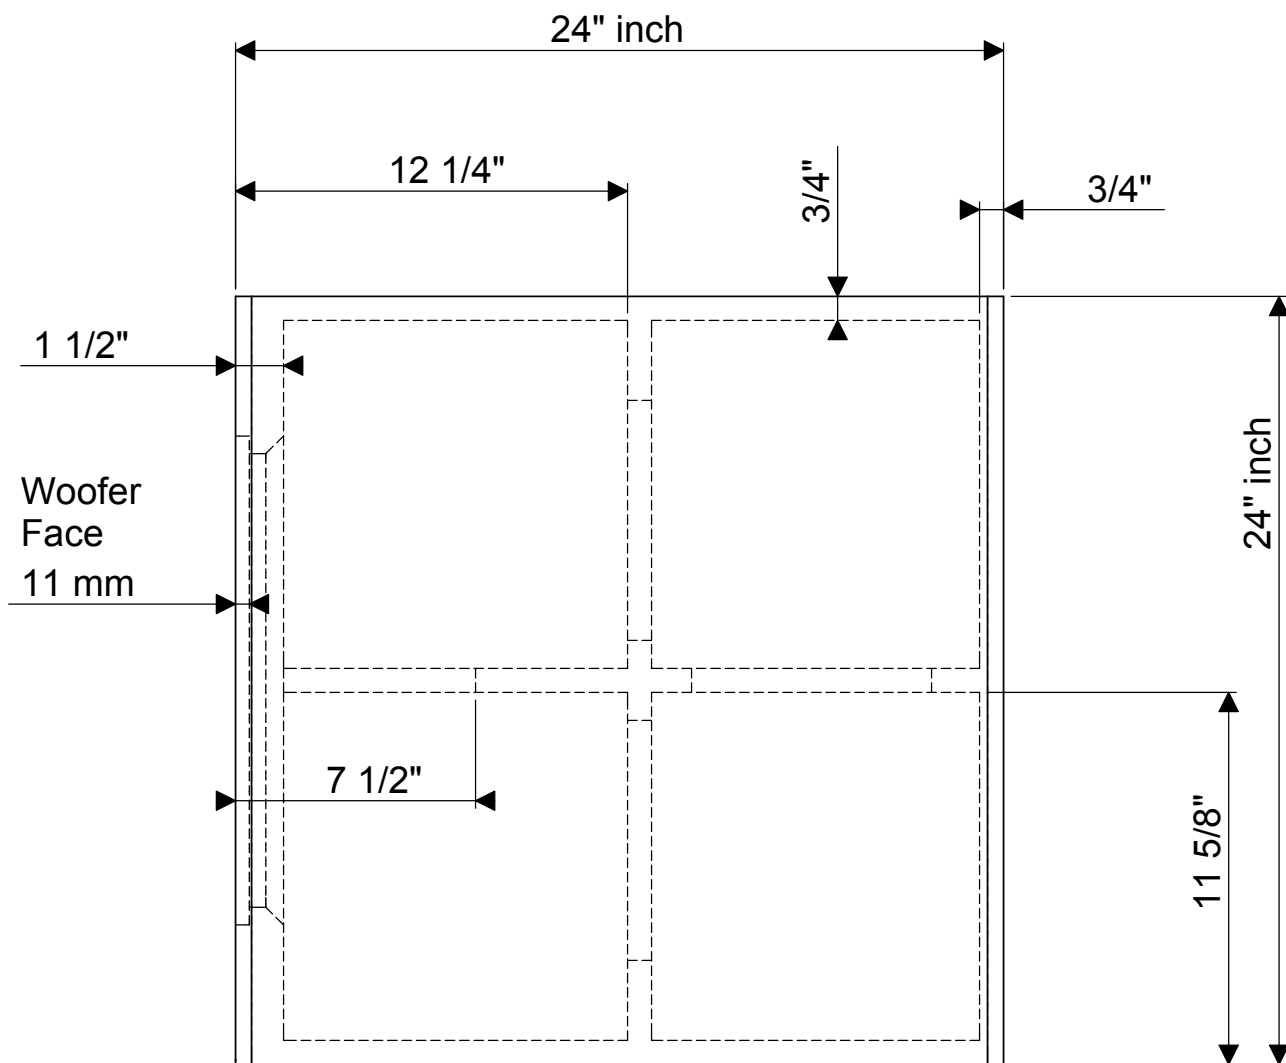

15WX Sealed

-3dB = 44 Hz

8 ohm
2.83 v = 92.5 dB

24h x 20w x 24d inch
volume = 4.5 ft

0.75 MDF
line all walls with
Black Hole 5

Front View
15WX Sealed

0.75 MDF
line all walls with
Black Hole 5

Side View
15WX Sealed

0.75 MDF
line all walls with
Black Hole 5

Top View
15WX Sealed
-3dB = 44 Hz

8 ohm
2.83 v = 92.5 dB
24h x 20w x 24d inch
volume = 4.5 ft
0.75 MDF
line all walls with
Black Hole 5